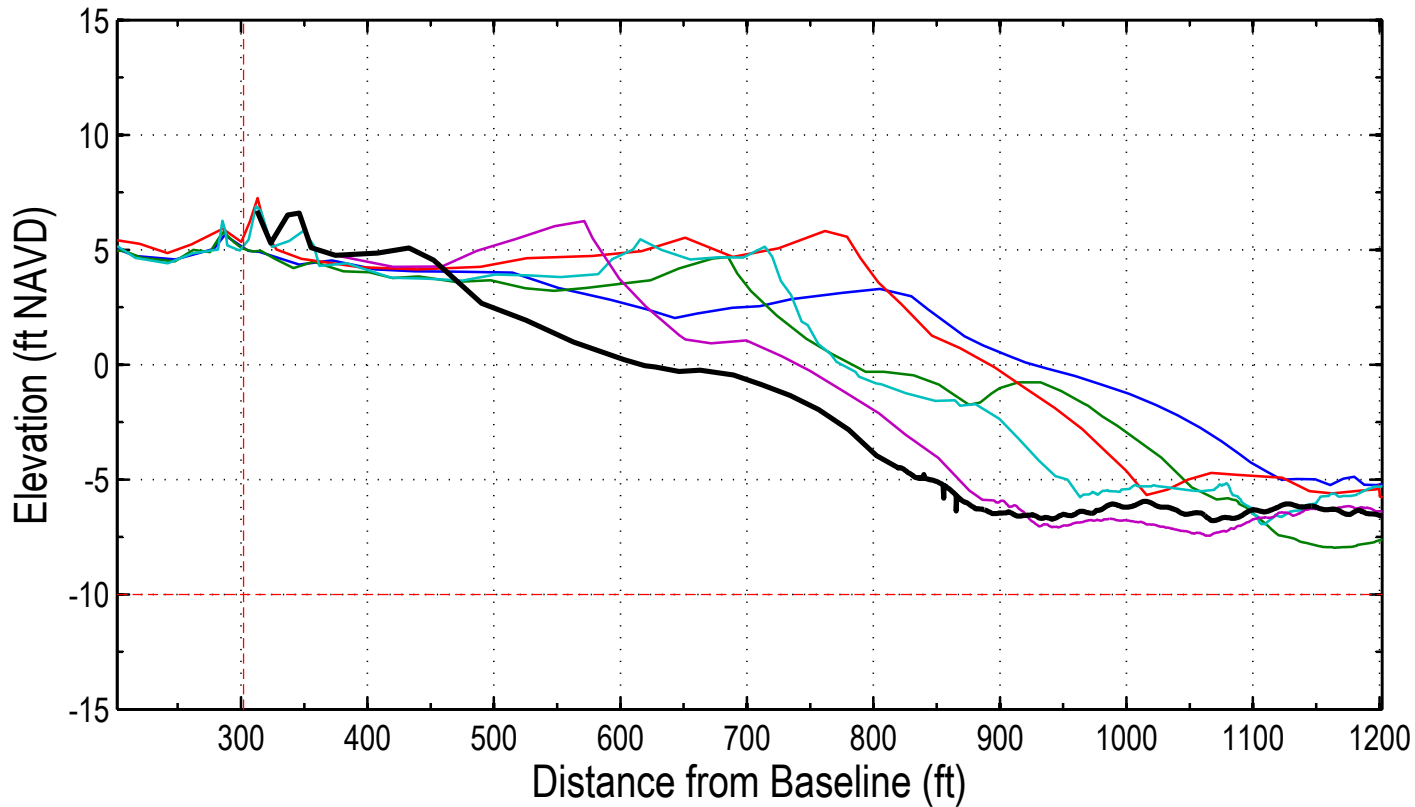

Station: 282+00 (60+00)