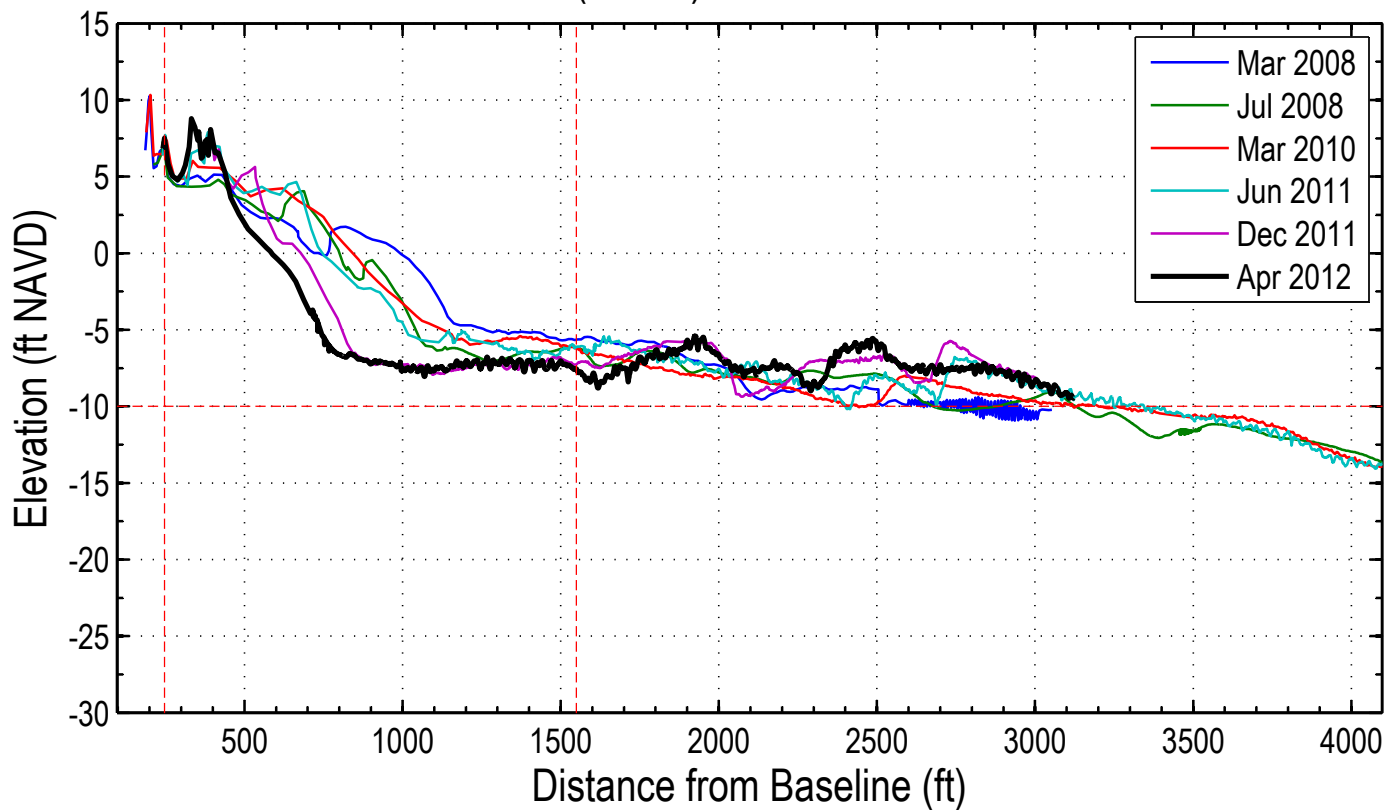

Station: 276+00 (54+00)

Station: 276+00 (54+00)

Station: 278+00 (56+00) BEACHCLUB VILLAS - BRC3

Station: 278+00 (56+00) BEACHCLUB VILLAS - BRC3

Station: 280+00 (58+00) BEACH CLUB VILLAS - SCCC 3173

Station: 280+00 (58+00) BEACH CLUB VILLAS - SCCC 3173