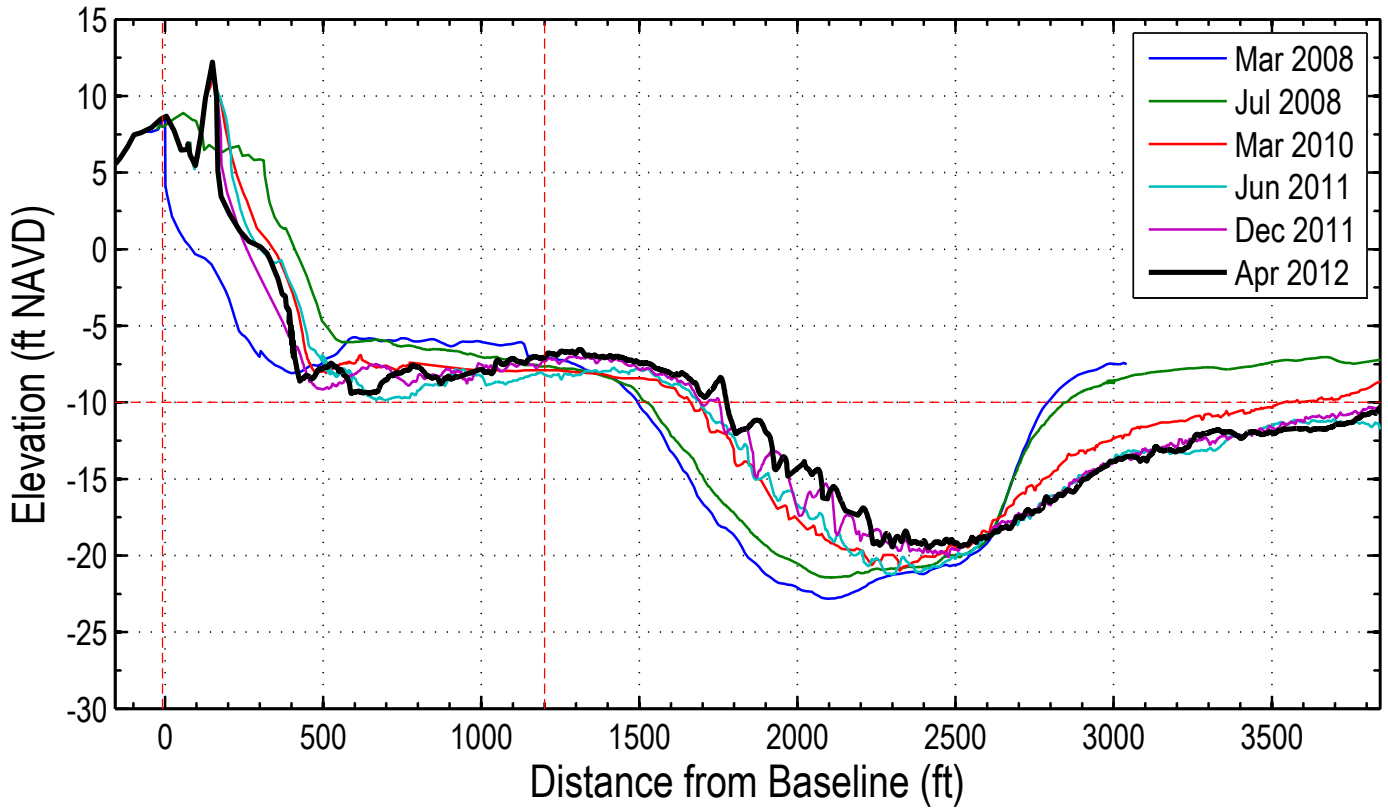

Station: 326+00 (104+00)

Station: 324+00 (102+00)