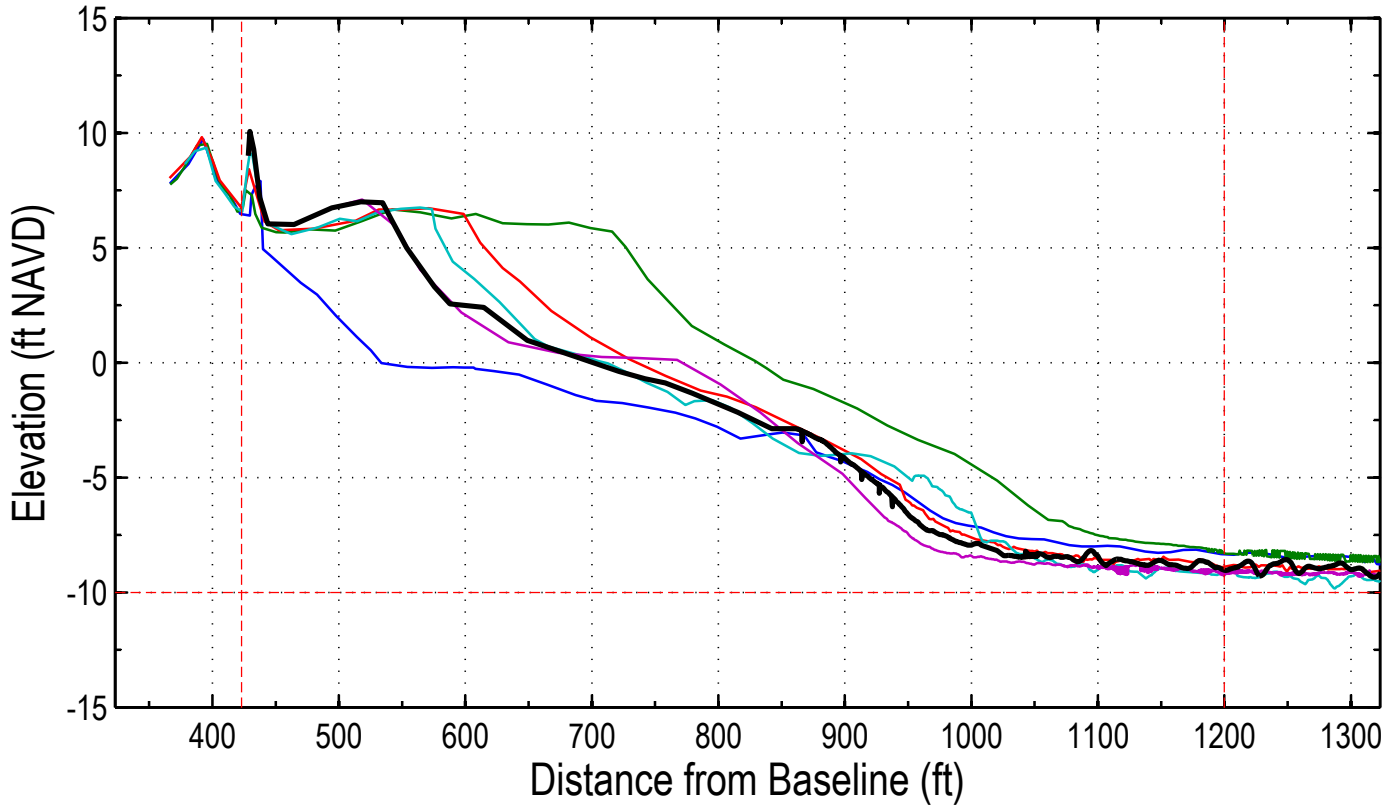

Station: 248+00 (26+00)

Station: 248+00 (26+00)

Station: 250+00 (28+00)

Station: 250+00 (28+00)

Station: 252+00 (30+00)

Station: 252+00 (30+00)

Station: 254+00 (32+00) (Seagrove Villas)

Station: 254+00 (32+00) (Seagrove Villas)

Station: 256+00 (34+00)

Station: 256+00 (34+00)

Station: 258+00 (36+00) BEACHWOOD EAST (SOUTH) - SCCC 3167

Station: 258+00 (36+00) BEACHWOOD EAST (SOUTH) - SCCC 3167

Station: 260+00 (38+00)

Station: 260+00 (38+00)