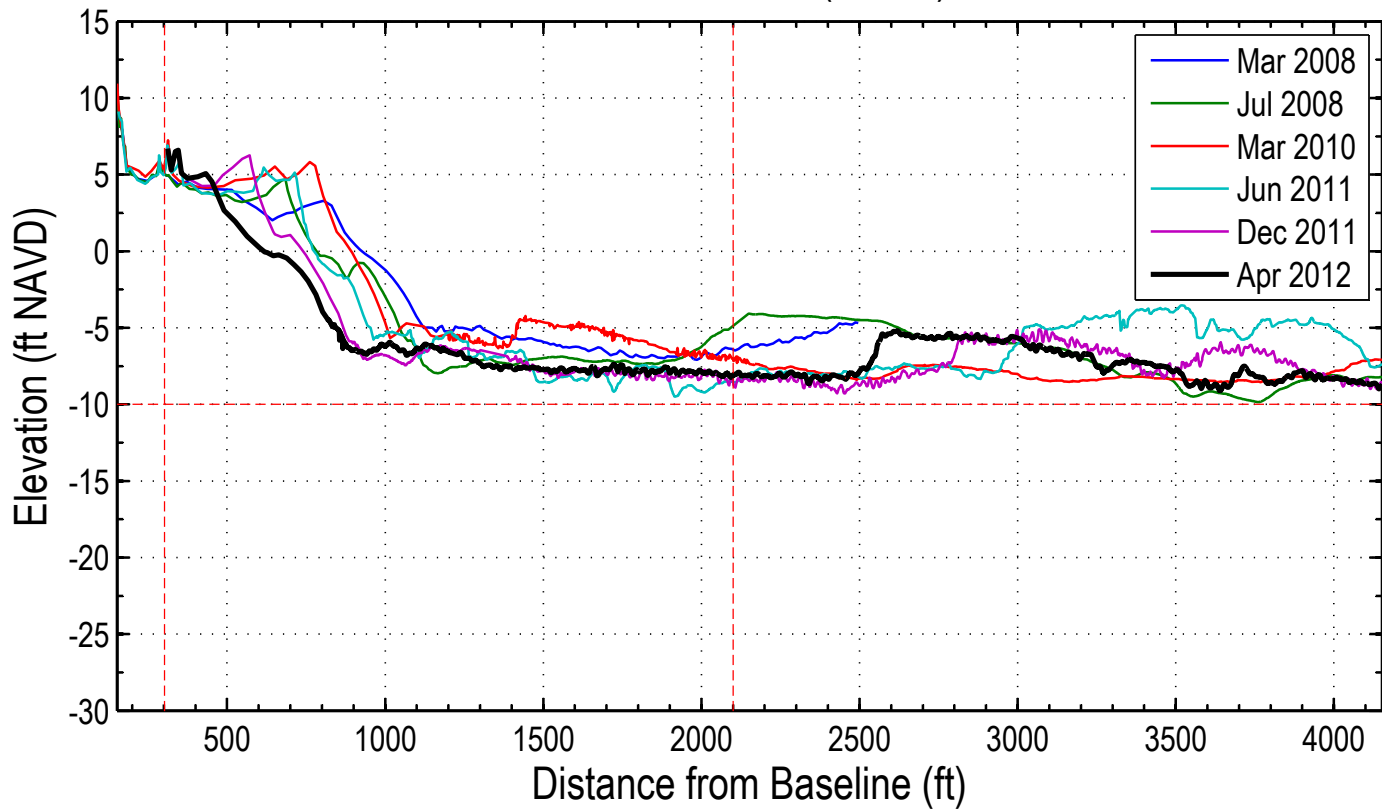

Station: 284+00 (Beach Club Villas II)

Station: 282+00 (60+00)