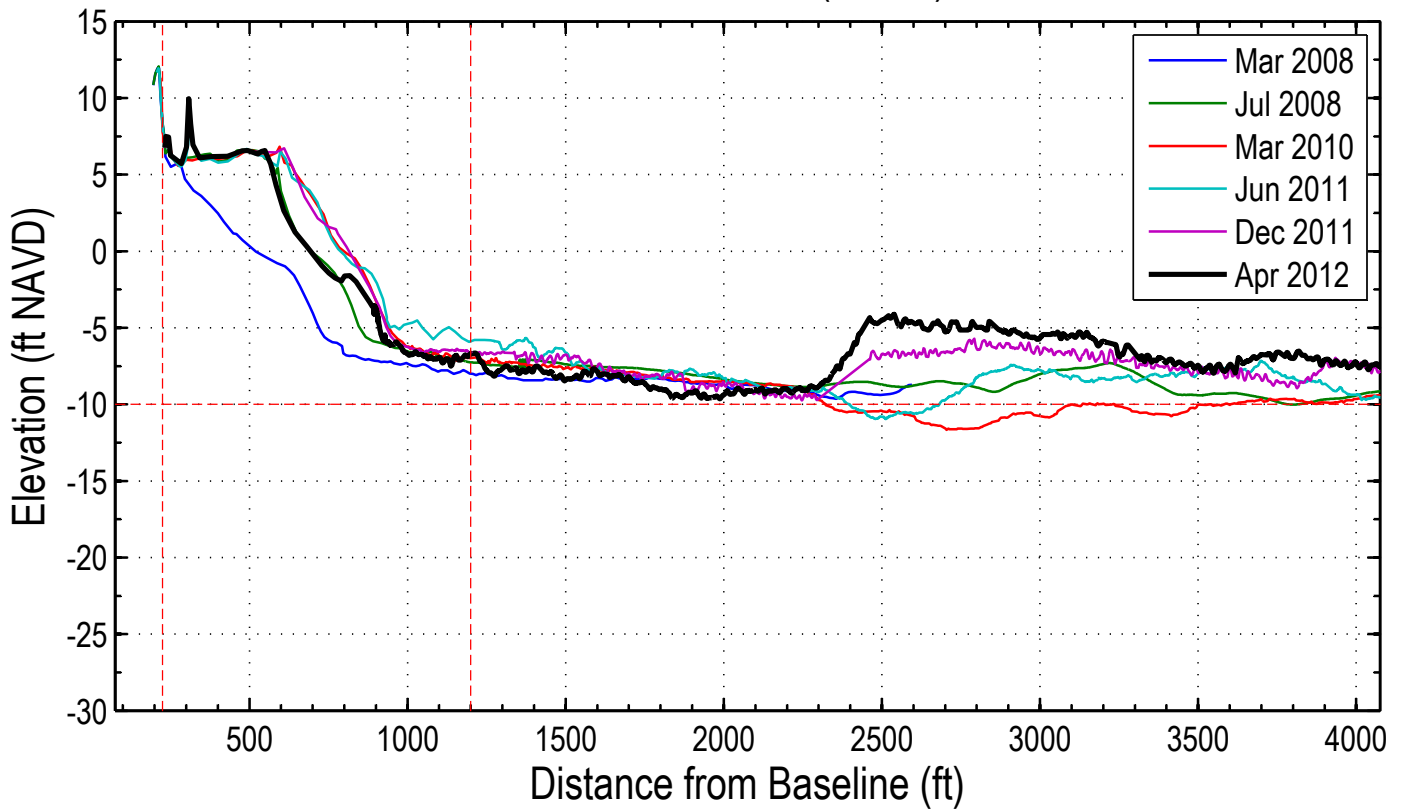

Station: 282+00 (60+00)

Station: 282+00 (60+00)

Station: 284+00 (Beach Club Villas II)

Station: 284+00 (Beach Club Villas II)

Station: 286+00 (64+00)

Station: 286+00 (64+00)

Station: 288+00 (66+00) MARINER'S WALK - BRC4, SCCC 3175

Station: 288+00 (66+00) MARINER'S WALK - BRC4, SCCC 3175

Station: 290+00 (68+00)

Station: 290+00 (68+00)

Station: 292+00 (70+00)

Station: 292+00 (70+00)

Station: 294+00 (72+00)

Station: 294+00 (72+00)

Station: 296+00 (Shipwatch)