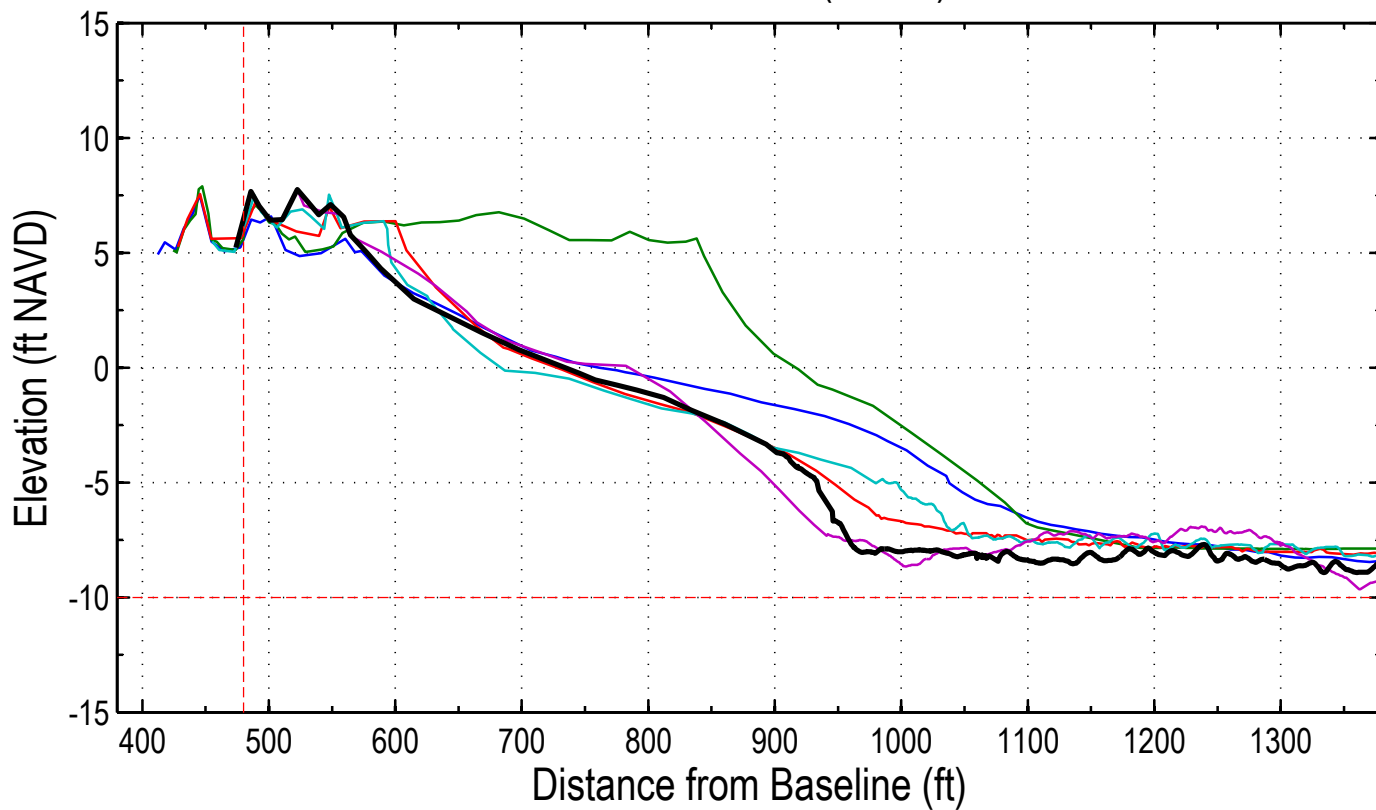

Station: 248+00 (26+00)

Station: 248+00 (26+00)

Station: 250+00 (28+00)

Station: 250+00 (28+00)

Station: 252+00 (30+00)

Station: 252+00 (30+00)

Station: 254+00 (32+00) (Seagrove Villas)

Station: 254+00 (32+00) (Seagrove Villas)

Station: 256+00 (34+00)

Station: 256+00 (34+00)

Station: 258+00 (36+00) BEACHWOOD EAST (SOUTH) - SCCC 3167

Station: 258+00 (36+00) BEACHWOOD EAST (SOUTH) - SCCC 3167

Station: 260+00 (38+00)

Station: 260+00 (38+00)

Station: 262+00 (40+00)

Station: 262+00 (40+00)

Station: 264+00 (42+00)

Station: 264+00 (42+00)

Station: 266+00 (44+00) BEACHWOOD EAST, BRC2, SCCC 3170

Station: 266+00 (44+00) BEACHWOOD EAST, BRC2, SCCC 3170