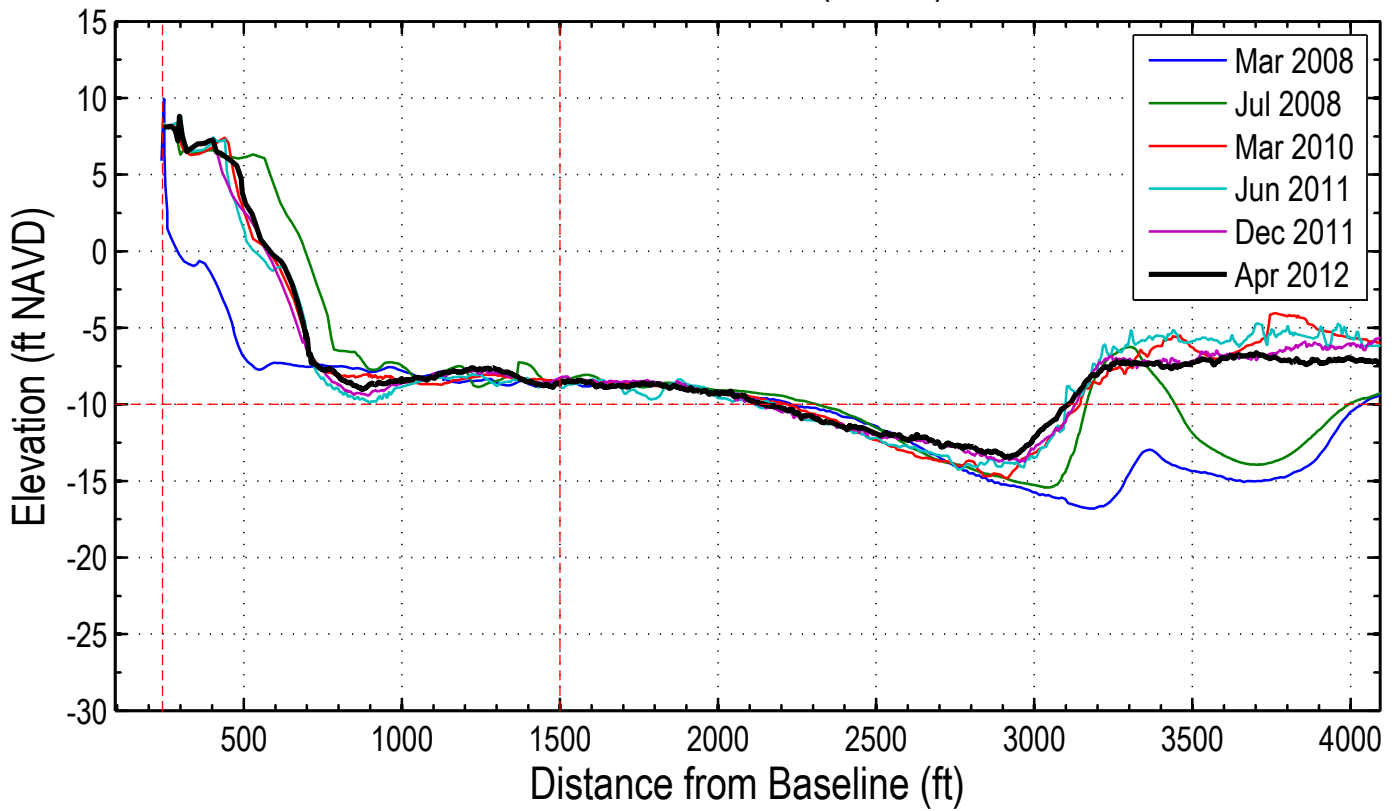

Station: 302+00 (80+00)

Station: 302+00 (80+00)

Station: 304+00 (82+00)

Station: 304+00 (82+00)

Station: 306+00 (84+00) PORT O'CALL I - BRC6, SCCC 3180

Station: 306+00 (84+00) PORT O'CALL I - BRC6, SCCC 3180

Station: 308+00 (86+00)

Station: 308+00 (86+00)

Station: 310+00 (88+00)

Station: 310+00 (88+00)

Station: 312+00 (90+00)

Station: 312+00 (90+00)

Station: 314+00 (92+00) 18TH HOLE

Station: 314+00 (92+00) 18TH HOLE