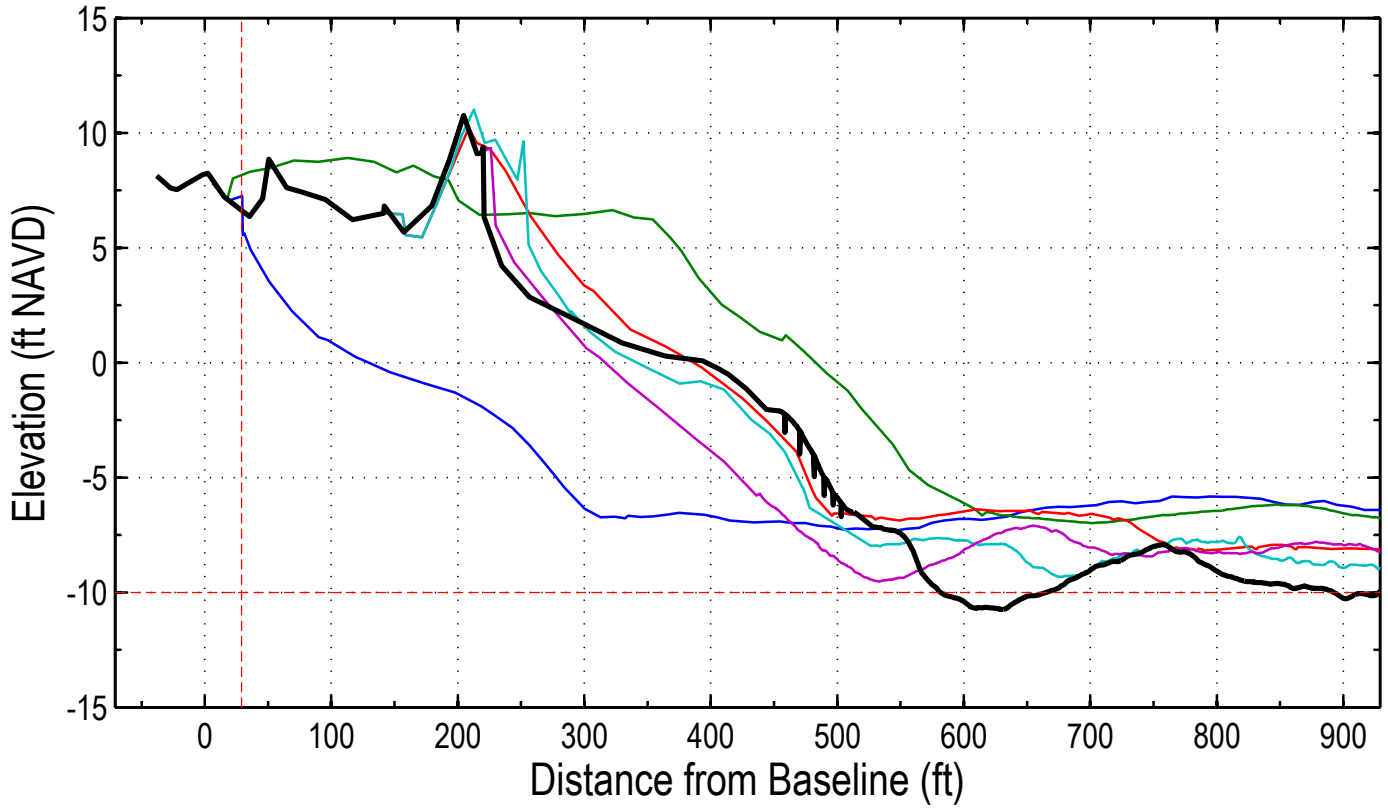

Station: 316 18TH GREEN - SCCC 3183 (94+00)

Station: 316 18TH GREEN - SCCC 3183 (94+00)

Station: 318+00 (96+00)

Station: 318+00 (96+00)

Station: 320+00 (98+00)

Station: 320+00 (98+00)

Station: 322+00 (100+00)