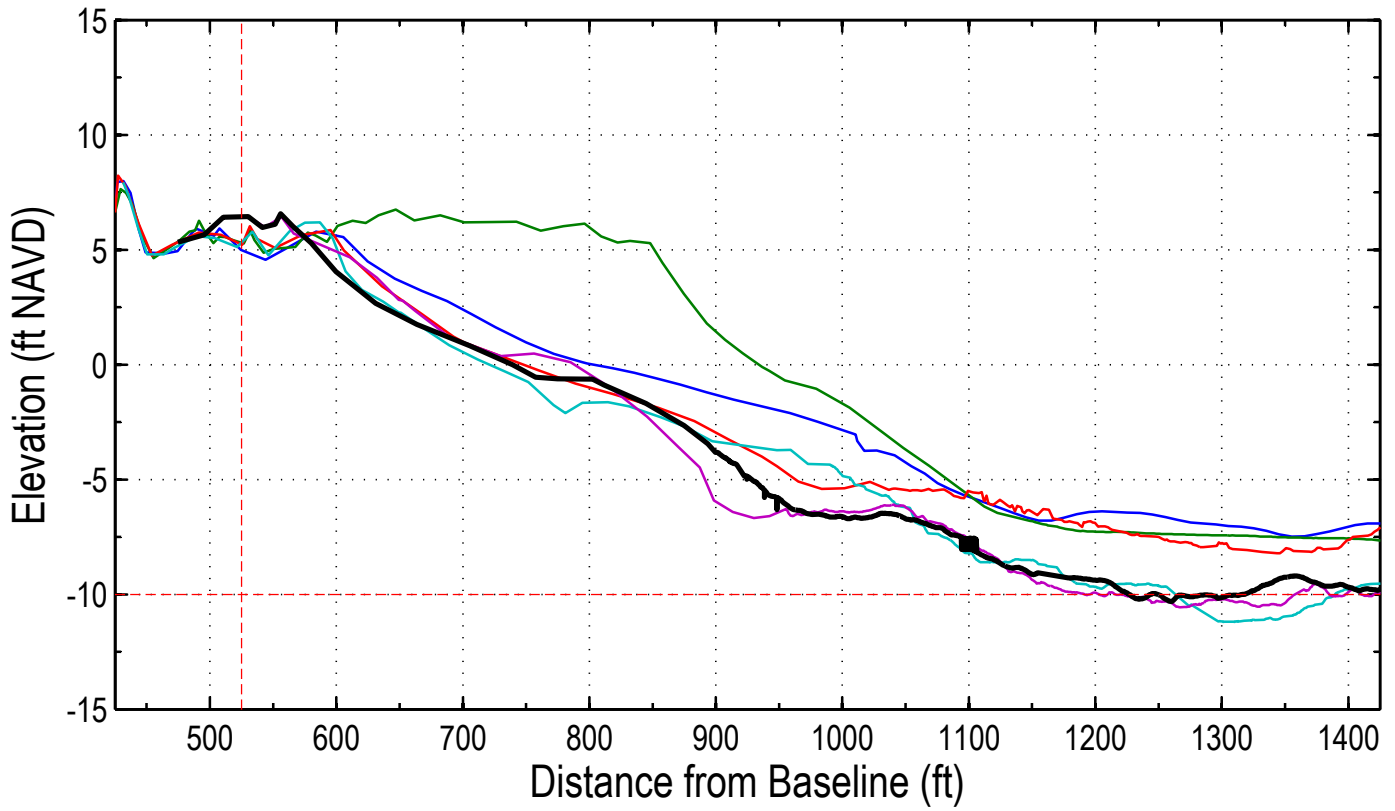

Station: 262+00 (40+00)

Station: 262+00 (40+00)

Station: 264+00 (42+00)

Station: 264+00 (42+00)

Station: 266+00 (44+00) BEACHWOOD EAST, BRC2, SCCC 3170

Station: 266+00 (44+00) BEACHWOOD EAST, BRC2, SCCC 3170

Station: 268+00 (46+00)

Station: 268+00 (46+00)

Station: 270+00 (48+00)

Station: 270+00 (48+00)

Station: 272+00 (50+00)

Station: 272+00 (50+00)

Station: 274+00 (52+00)

Station: 274+00 (52+00)