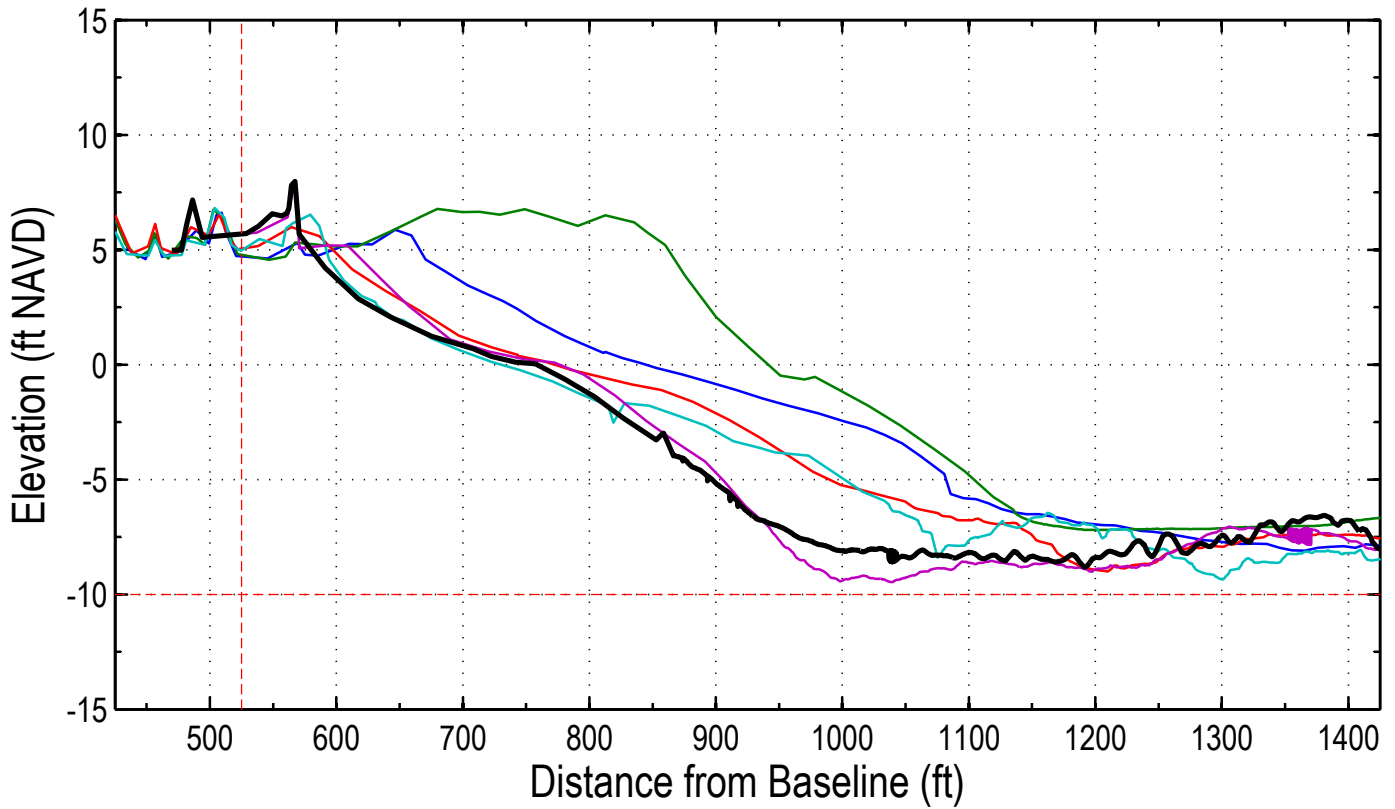

Station: 262+00 (40+00)

Station: 262+00 (40+00)

Station: 264+00 (42+00)

Station: 264+00 (42+00)

Station: 266+00 (44+00) BEACHWOOD EAST, BRC2, SCCC 3170

Station: 266+00 (44+00) BEACHWOOD EAST, BRC2, SCCC 3170

Station: 268+00 (46+00)

Station: 268+00 (46+00)

Station: 270+00 (48+00)

Station: 270+00 (48+00)

Station: 272+00 (50+00)

Station: 272+00 (50+00)

Station: 274+00 (52+00)

Station: 274+00 (52+00)