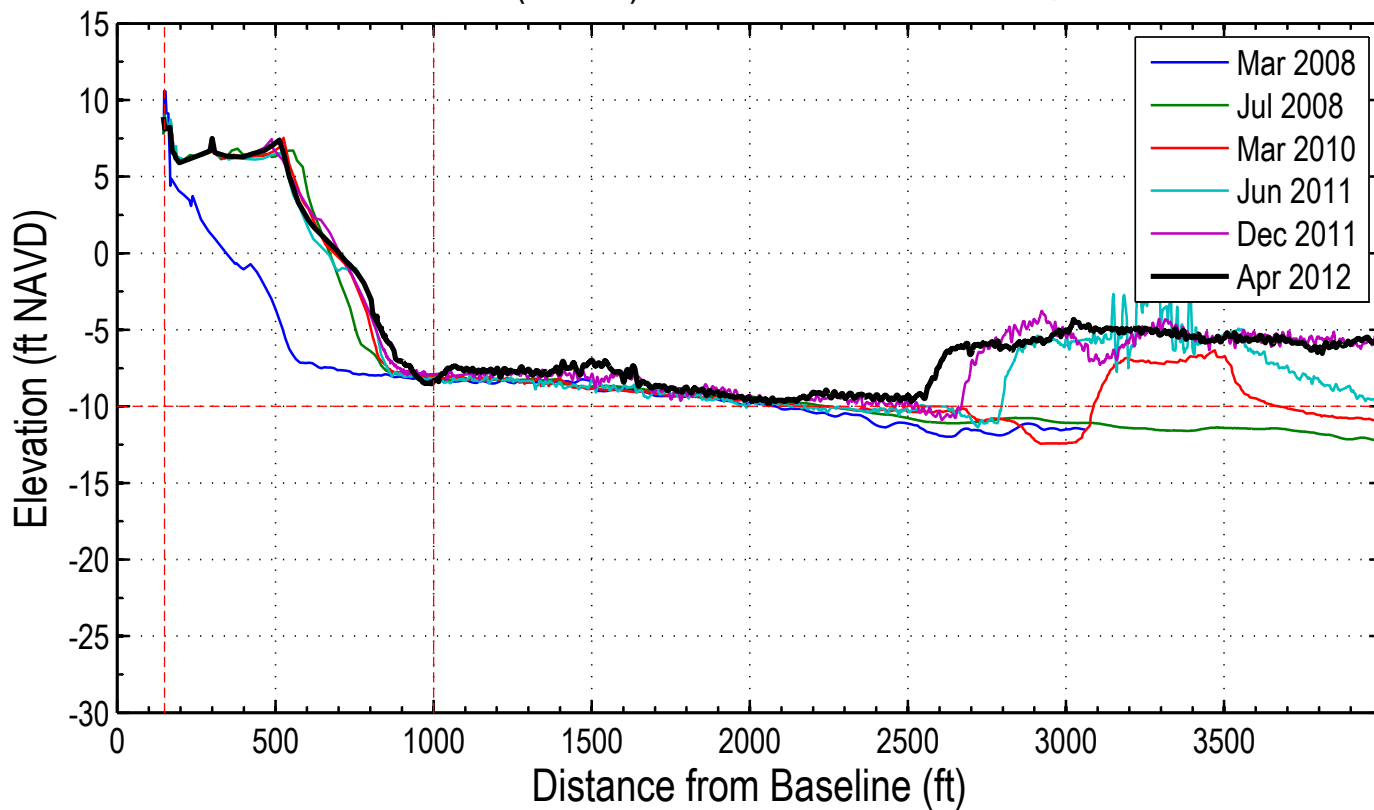

Station: 300+00 (78+00) Summer House Villas

Station: 298+00 (76+00) Summer House - BRC5, SCCC 3178