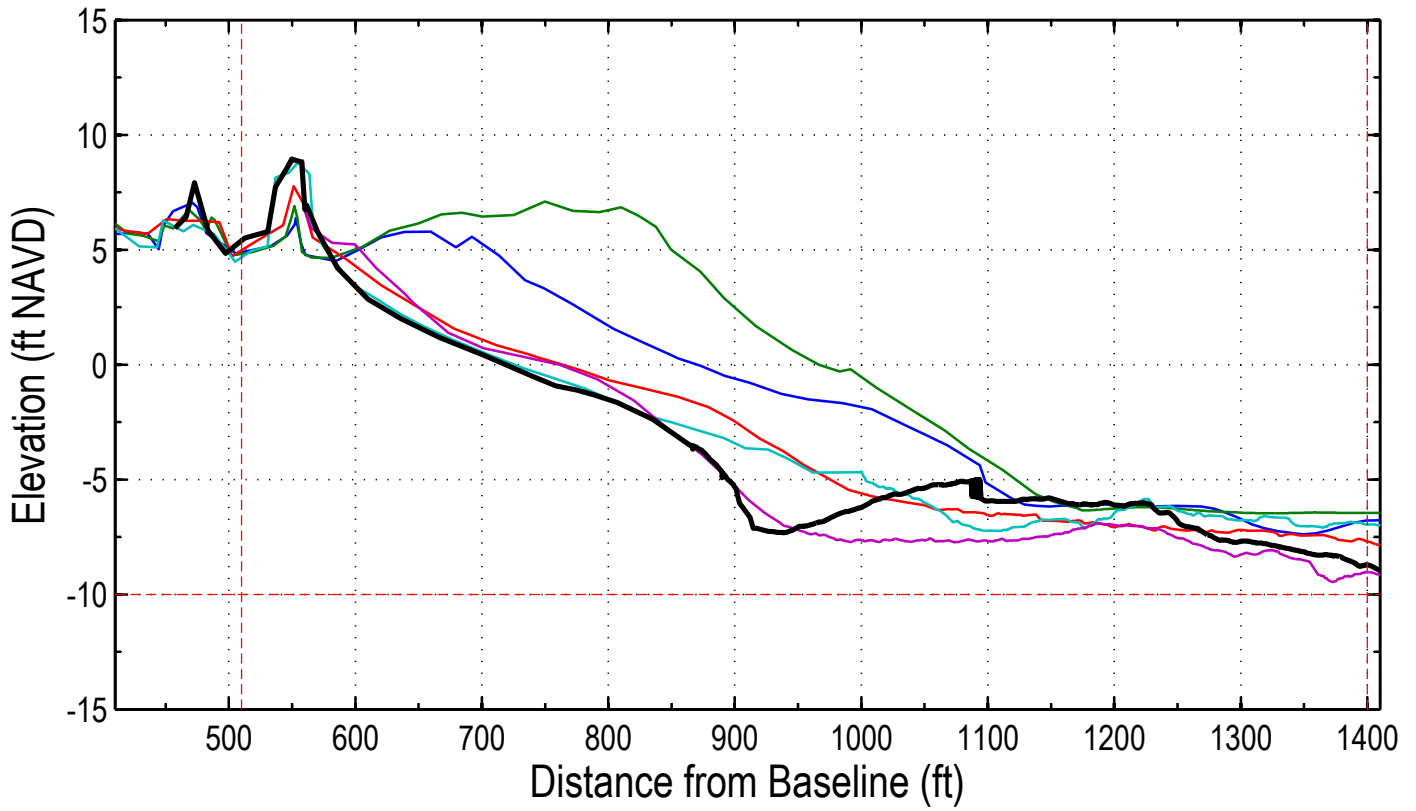

Station: 262+00 (40+00)

Station: 262+00 (40+00)

Station: 264+00 (42+00)

Station: 264+00 (42+00)

Station: 266+00 (44+00) BEACHWOOD EAST, BRC2, SCCC 3170

Station: 266+00 (44+00) BEACHWOOD EAST, BRC2, SCCC 3170

Station: 268+00 (46+00)

Station: 268+00 (46+00)

Station: 270+00 (48+00)

Station: 270+00 (48+00)

Station: 272+00 (50+00)

Station: 272+00 (50+00)

Station: 274+00 (52+00)

Station: 274+00 (52+00)