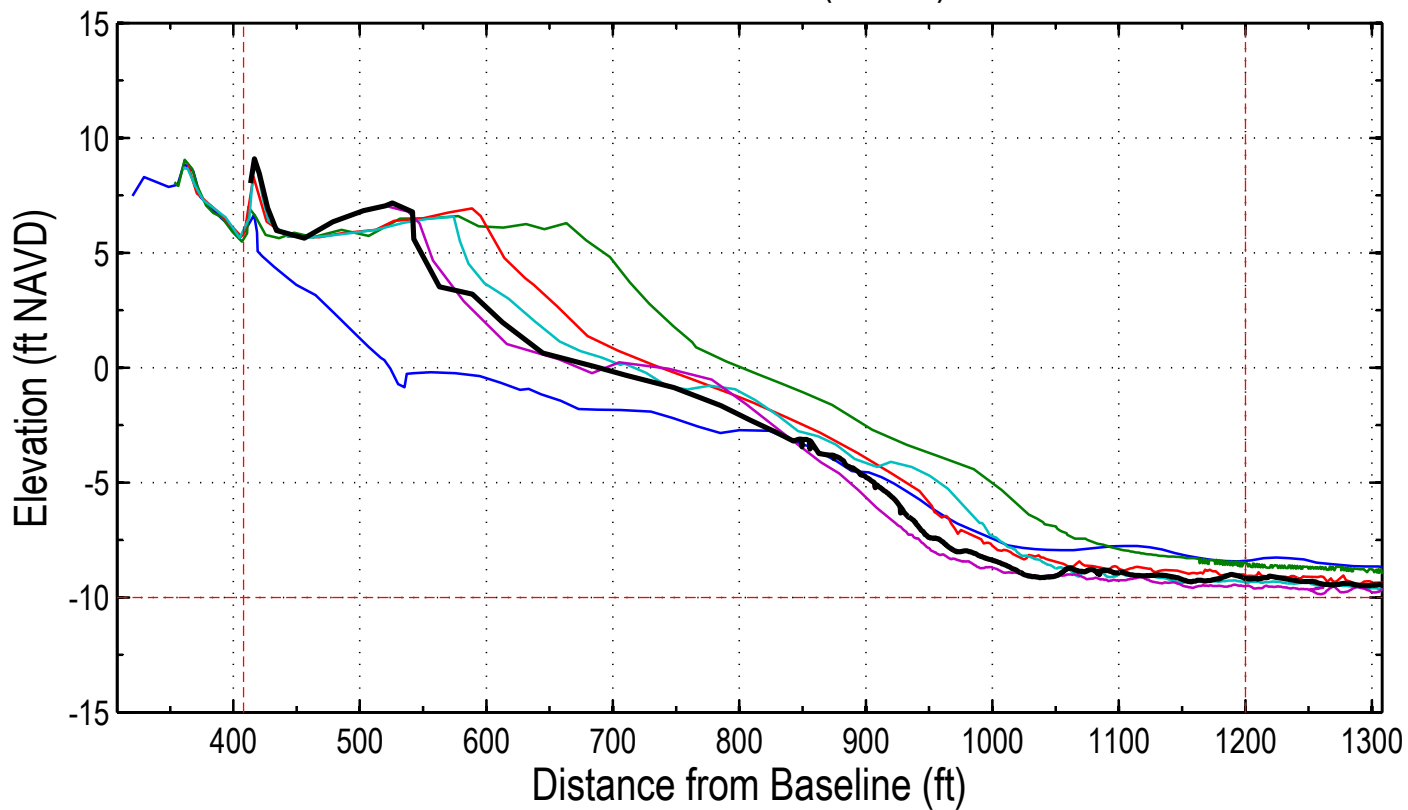

Station: 248+00 (26+00)

Station: 248+00 (26+00)

Station: 250+00 (28+00)

Station: 250+00 (28+00)

Station: 252+00 (30+00)

Station: 252+00 (30+00)

Station: 254+00 (32+00) (Seagrove Villas)

Station: 254+00 (32+00) (Seagrove Villas)

Station: 256+00 (34+00)

Station: 256+00 (34+00)

Station: 258+00 (36+00) BEACHWOOD EAST (SOUTH) - SCCC 3167

Station: 258+00 (36+00) BEACHWOOD EAST (SOUTH) - SCCC 3167

Station: 260+00 (38+00)

Station: 260+00 (38+00)