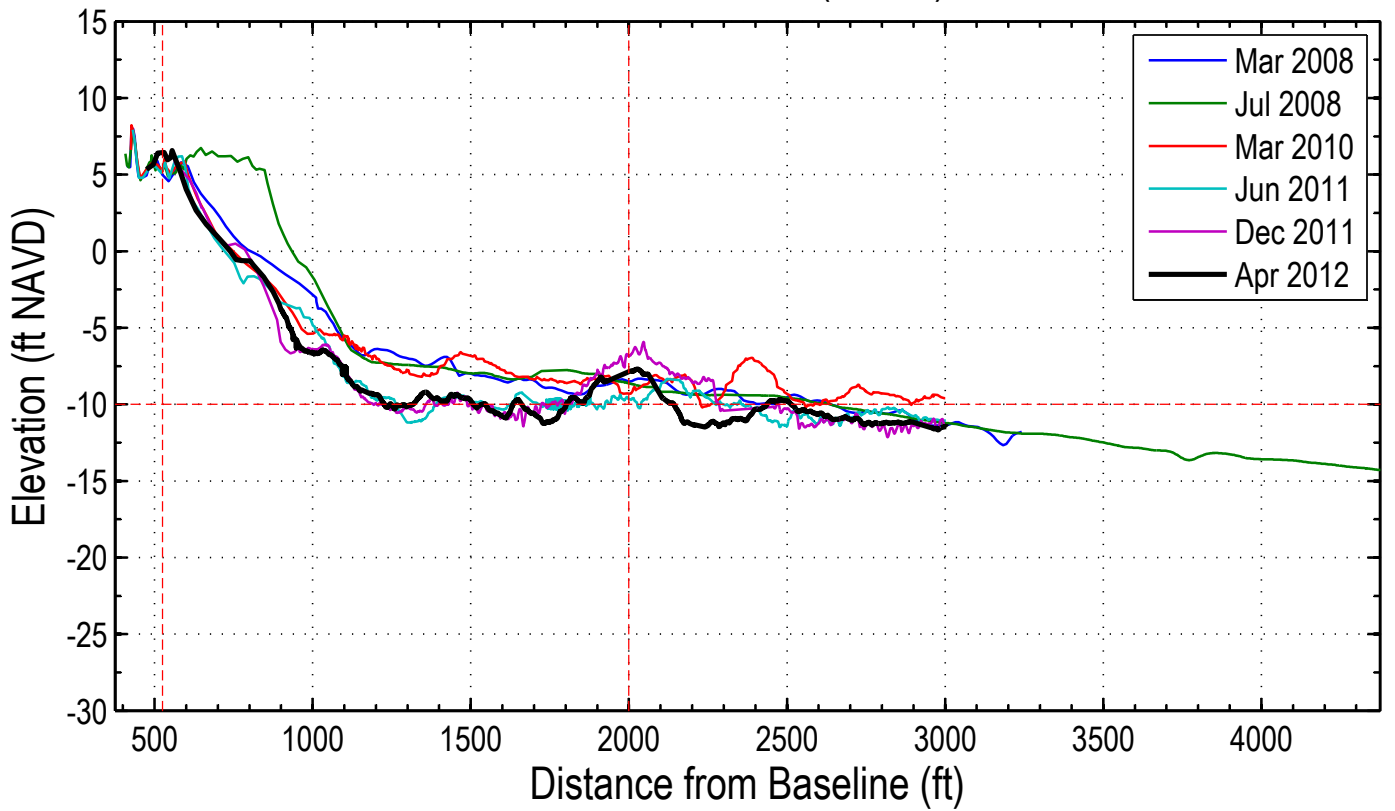

Station: 262+00 (40+00)

Station: 262+00 (40+00)

Station: 264+00 (42+00)

Station: 264+00 (42+00)

Station: 266+00 (44+00) BEACHWOOD EAST, BRC2, SCCC 3170

Station: 266+00 (44+00) BEACHWOOD EAST, BRC2, SCCC 3170

Station: 268+00 (46+00)

Station: 268+00 (46+00)

Station: 270+00 (48+00)

Station: 270+00 (48+00)

Station: 272+00 (50+00)

Station: 272+00 (50+00)

Station: 274+00 (52+00)

Station: 274+00 (52+00)