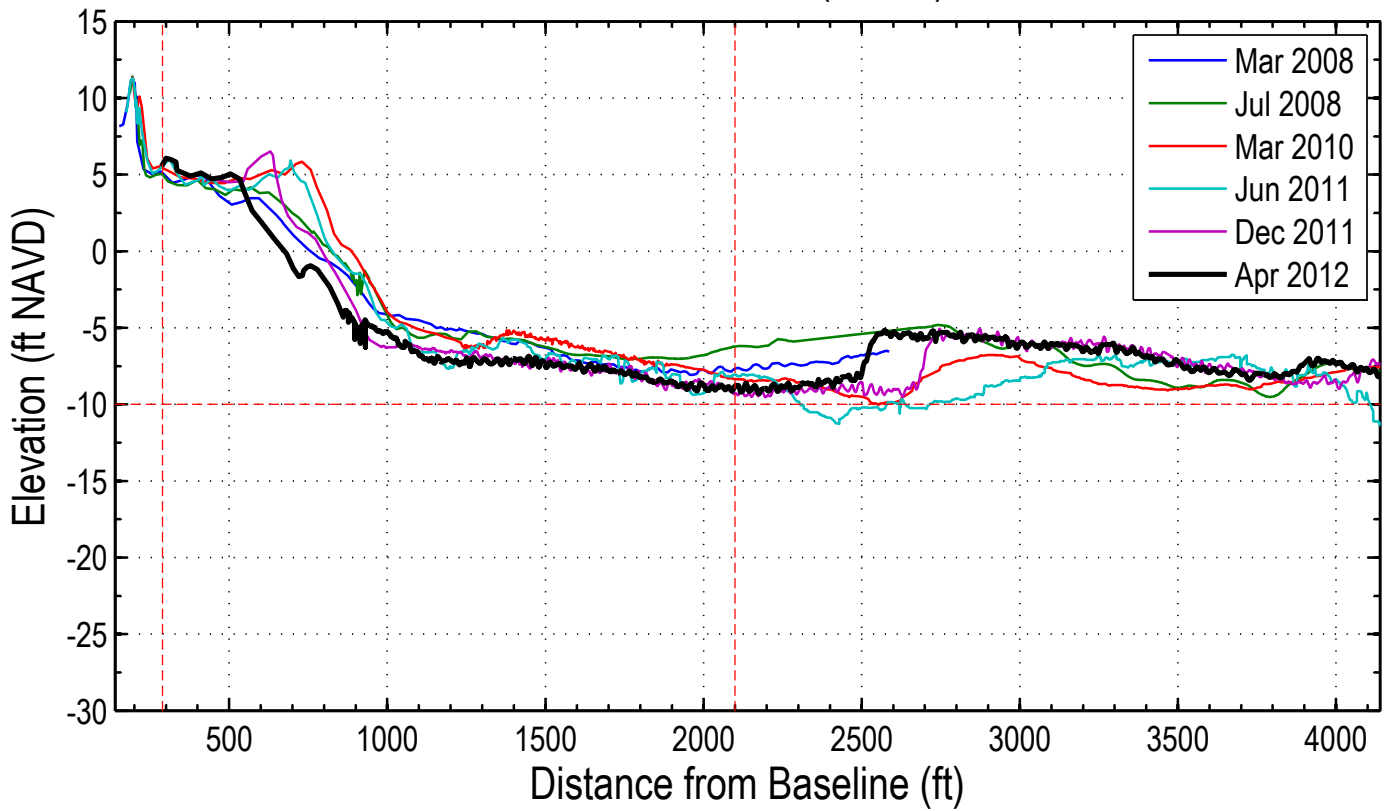

Station: 282+00 (60+00)

Station: 282+00 (60+00)

Station: 284+00 (Beach Club Villas II)

Station: 284+00 (Beach Club Villas II)

Station: 286+00 (64+00)

Station: 286+00 (64+00)

Station: 288+00 (66+00) MARINER'S WALK - BRC4, SCCC 3175