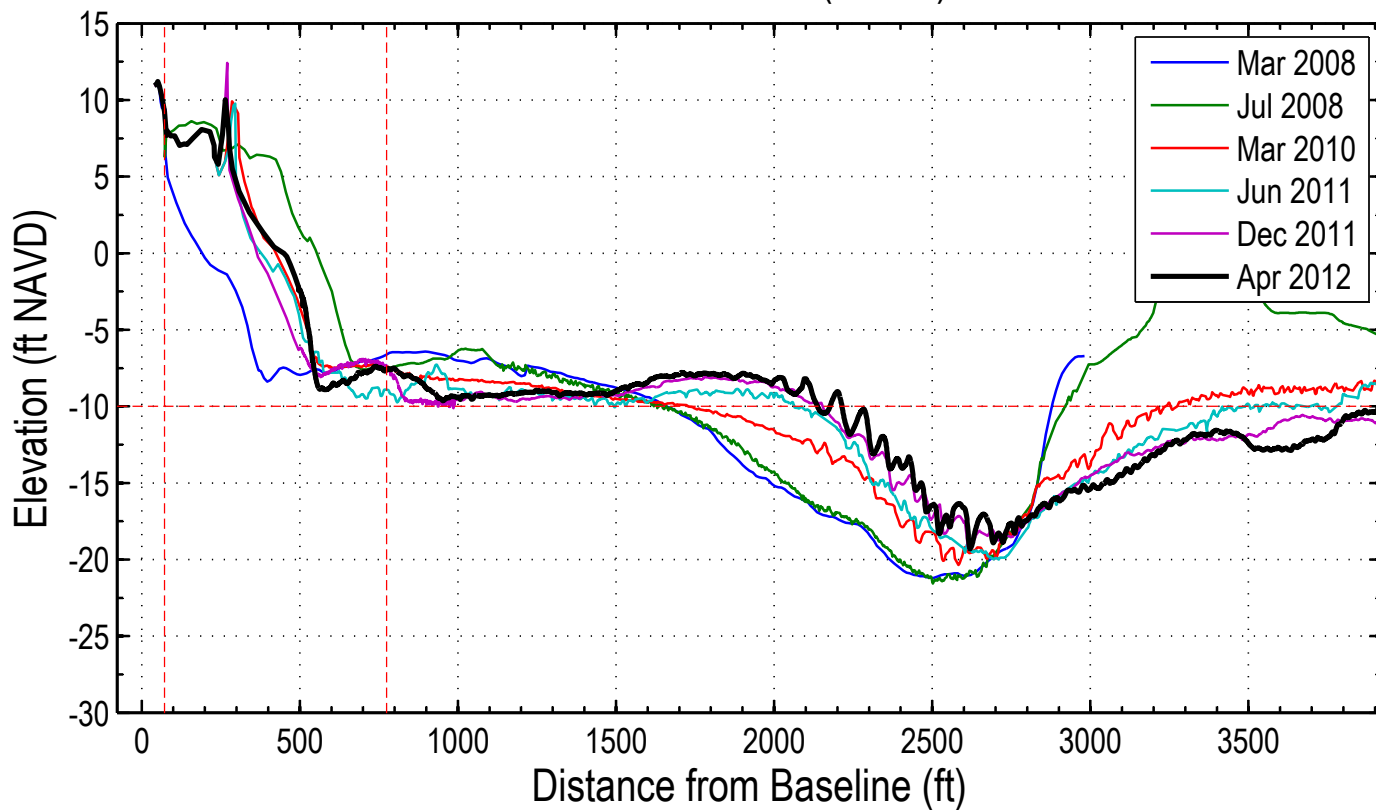

Station: 316 18TH GREEN - SCCC 3183 (94+00)

Station: 316 18TH GREEN - SCCC 3183 (94+00)

Station: 318+00 (96+00)

Station: 318+00 (96+00)

Station: 320+00 (98+00)

Station: 320+00 (98+00)

Station: 322+00 (100+00)