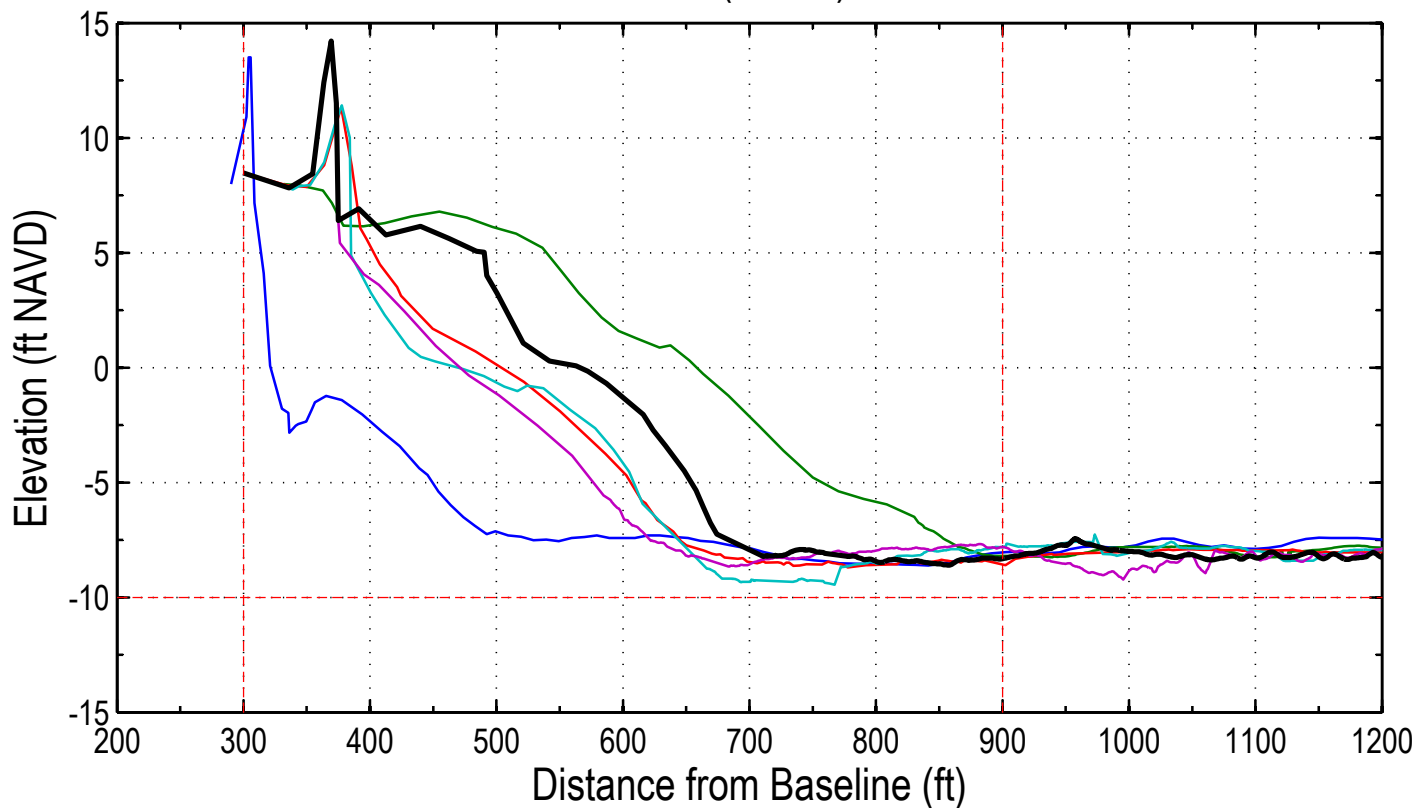

Station: 308+00 (86+00)

Station: 308+00 (86+00)

Station: 310+00 (88+00)

Station: 310+00 (88+00)

Station: 312+00 (90+00)

Station: 312+00 (90+00)

Station: 314+00 (92+00) 18TH HOLE

Station: 314+00 (92+00) 18TH HOLE