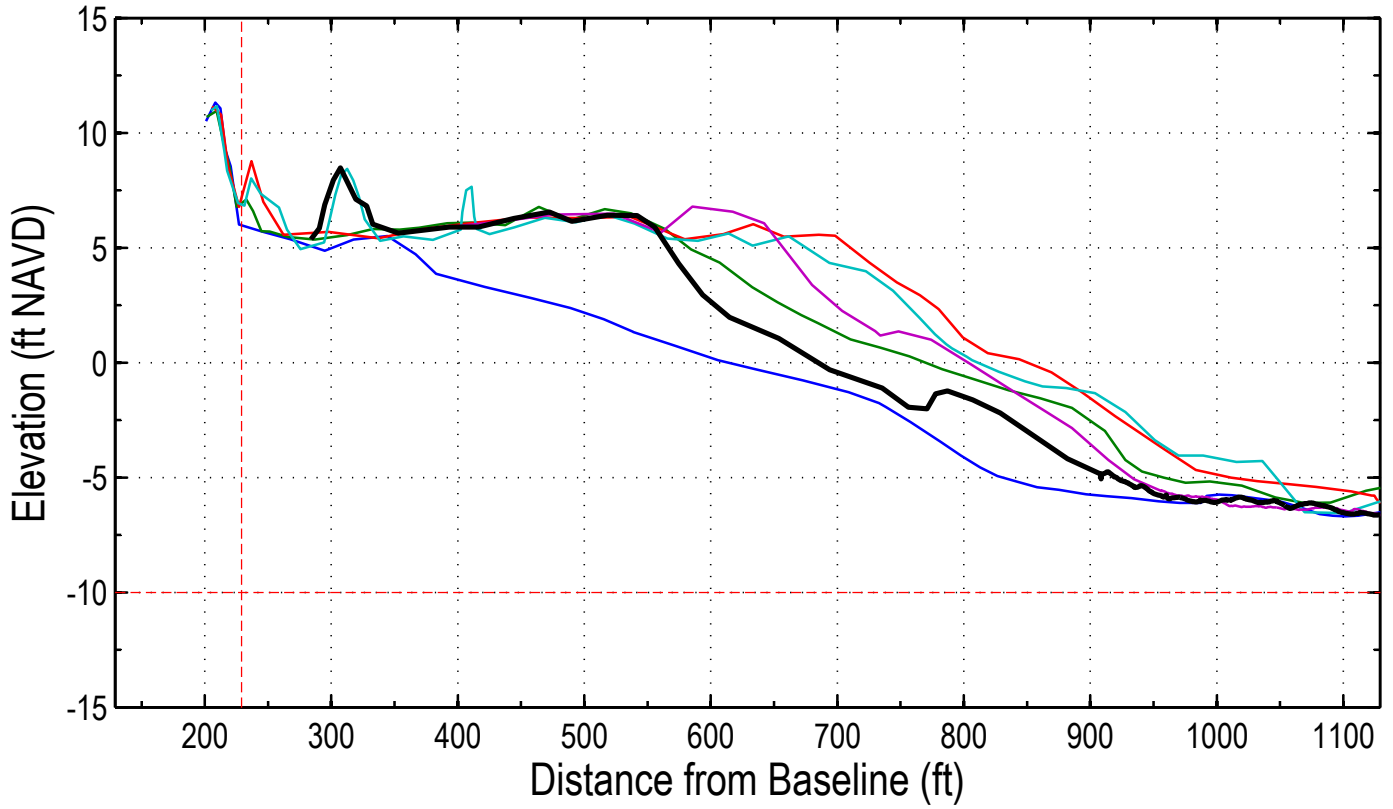

Station: 282+00 (60+00)

Station: 282+00 (60+00)

Station: 284+00 (Beach Club Villas II)

Station: 284+00 (Beach Club Villas II)

Station: 286+00 (64+00)

Station: 286+00 (64+00)

Station: 288+00 (66+00) MARINER'S WALK - BRC4, SCCC 3175