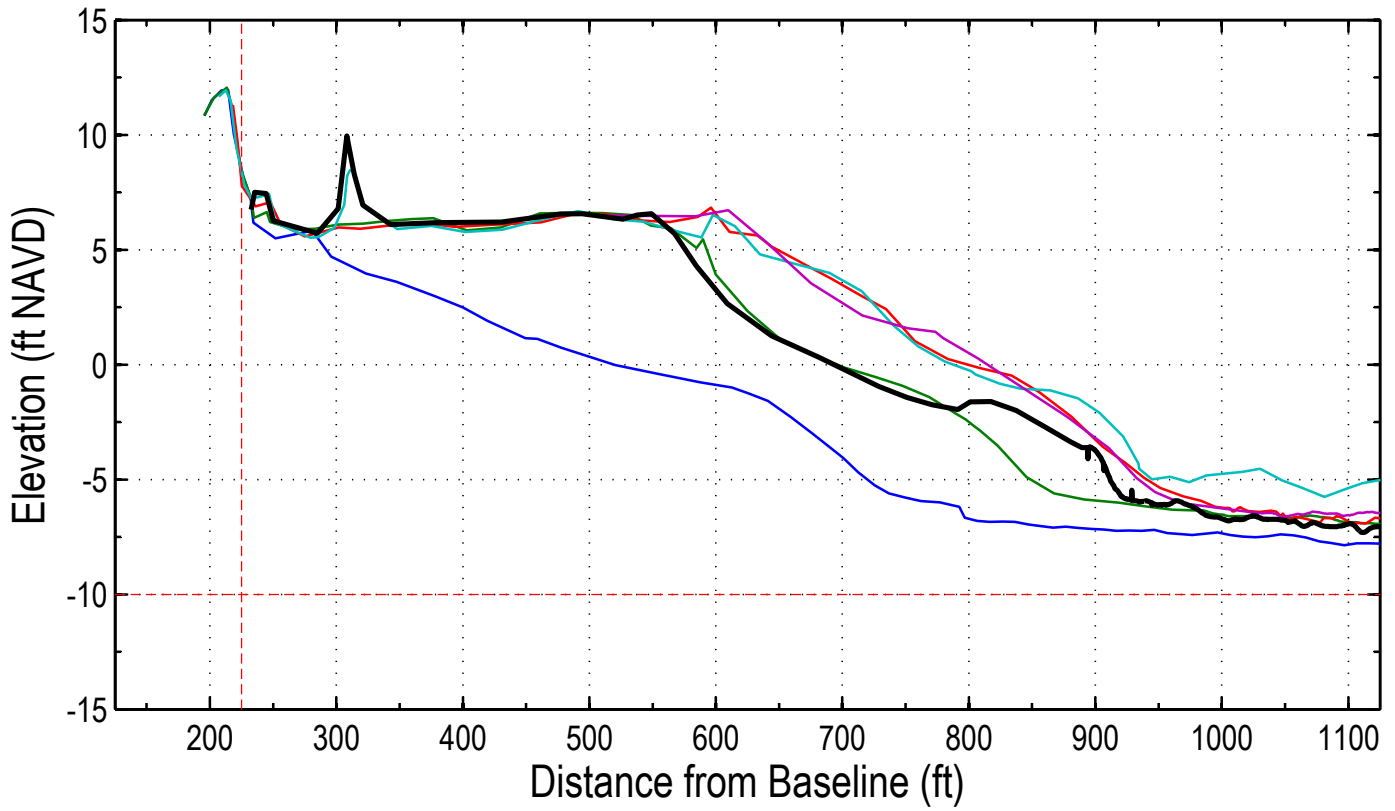

Station: 290+00 (68+00)