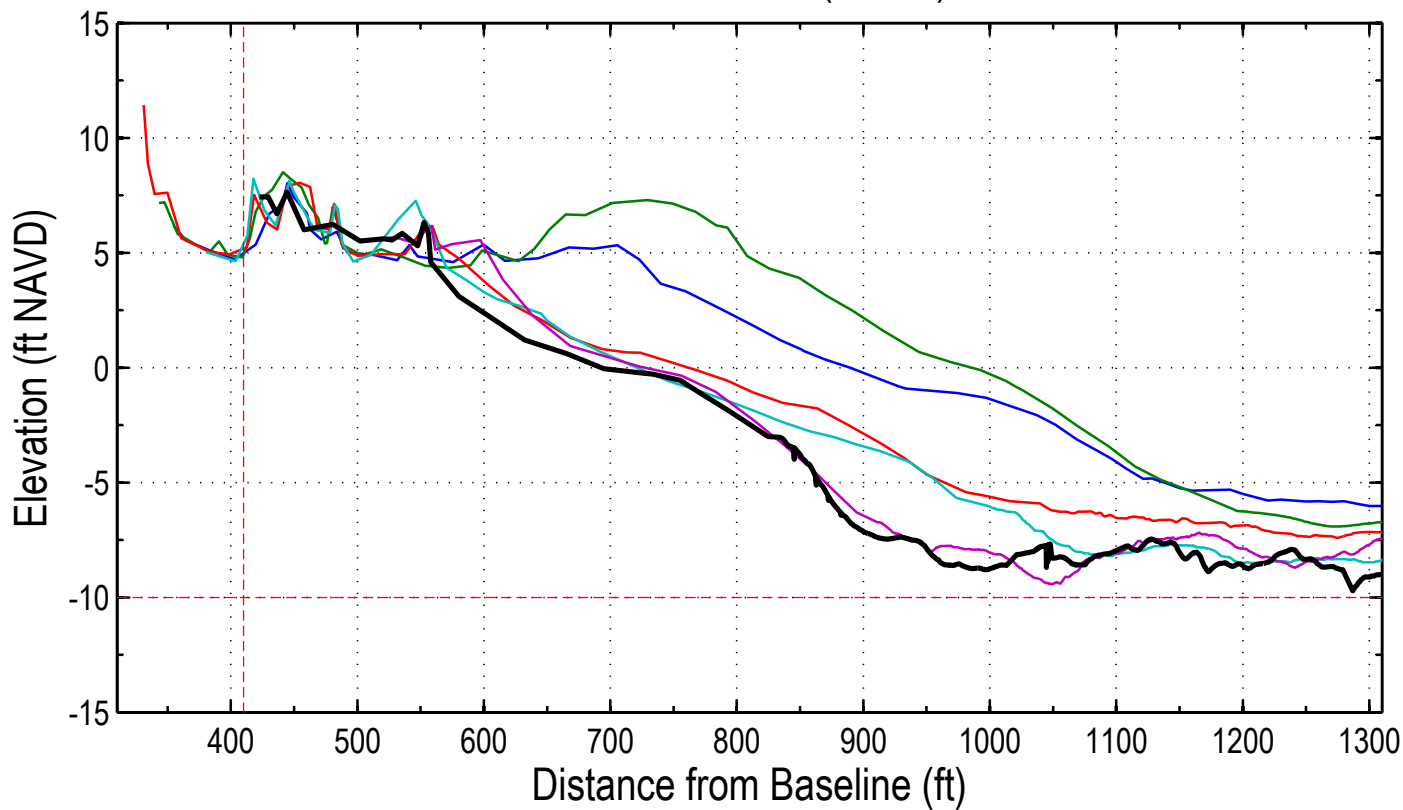

Station: 262+00 (40+00)

Station: 262+00 (40+00)

Station: 264+00 (42+00)

Station: 264+00 (42+00)

Station: 266+00 (44+00) BEACHWOOD EAST, BRC2, SCCC 3170

Station: 266+00 (44+00) BEACHWOOD EAST, BRC2, SCCC 3170

Station: 268+00 (46+00)

Station: 268+00 (46+00)

Station: 270+00 (48+00)

Station: 270+00 (48+00)

Station: 272+00 (50+00)

Station: 272+00 (50+00)

Station: 274+00 (52+00)

Station: 274+00 (52+00)