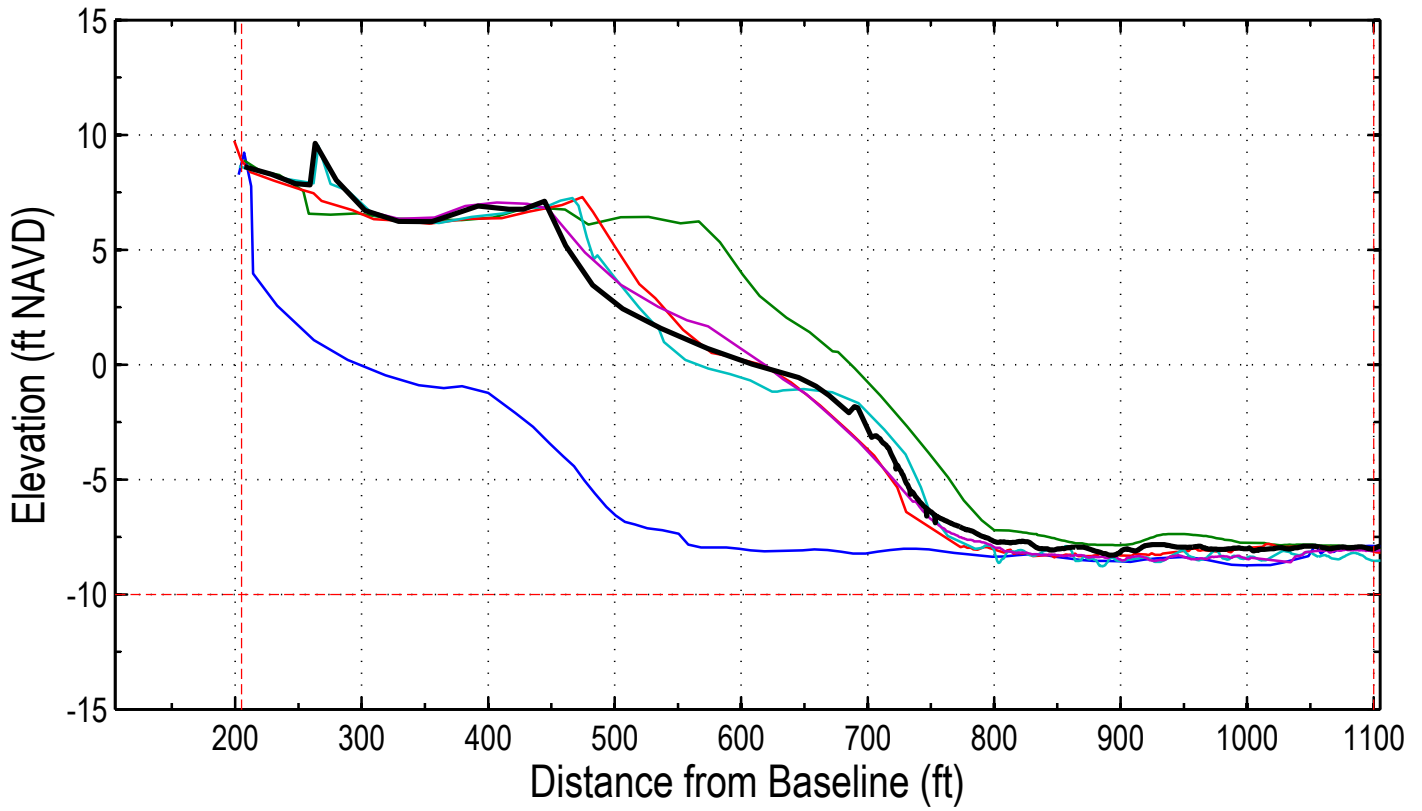

Station: 304+00 (82+00)