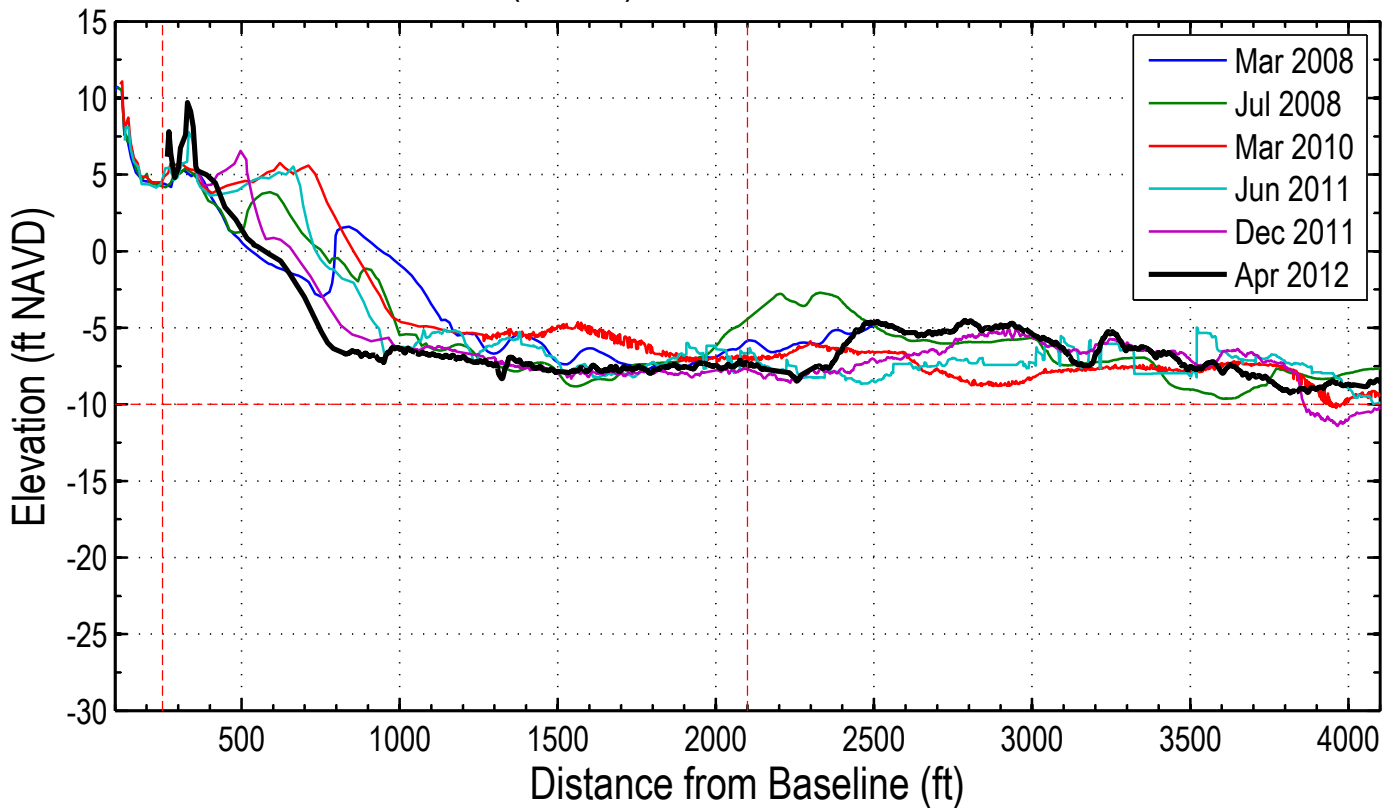

Station: 276+00 (54+00)

Station: 276+00 (54+00)

Station: 278+00 (56+00) BEACHCLUB VILLAS - BRC3

Station: 278+00 (56+00) BEACHCLUB VILLAS - BRC3

Station: 280+00 (58+00) BEACH CLUB VILLAS - SCCC 3173

Station: 280+00 (58+00) BEACH CLUB VILLAS - SCCC 3173