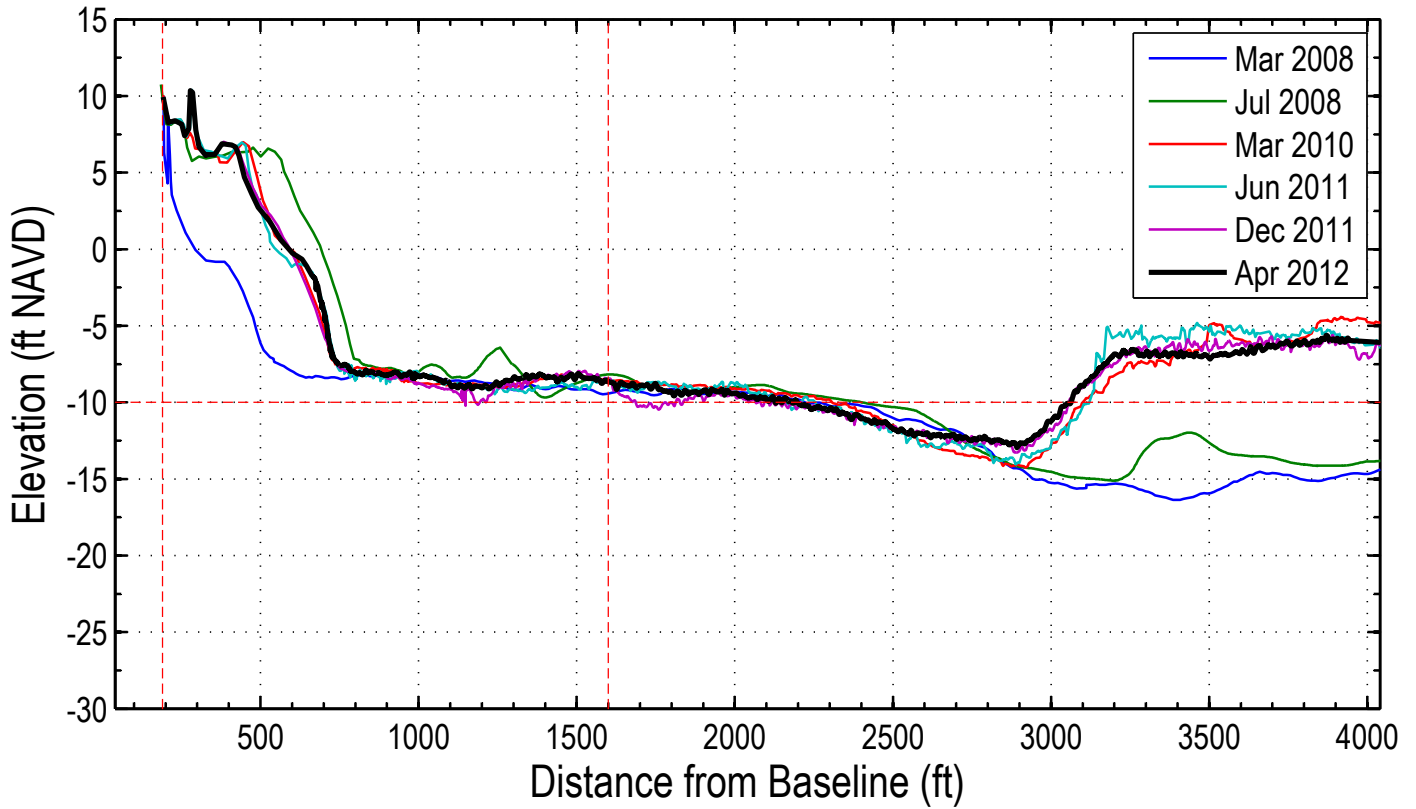

Station: 302+00 (80+00)

Station: 302+00 (80+00)

Station: 304+00 (82+00)

Station: 304+00 (82+00)

Station: 306+00 (84+00) PORT O'CALL I - BRC6, SCCC 3180

Station: 306+00 (84+00) PORT O'CALL I - BRC6, SCCC 3180

Station: 308+00 (86+00)

Station: 308+00 (86+00)

Station: 310+00 (88+00)

Station: 310+00 (88+00)

Station: 312+00 (90+00)

Station: 312+00 (90+00)

Station: 314+00 (92+00) 18TH HOLE

Station: 314+00 (92+00) 18TH HOLE