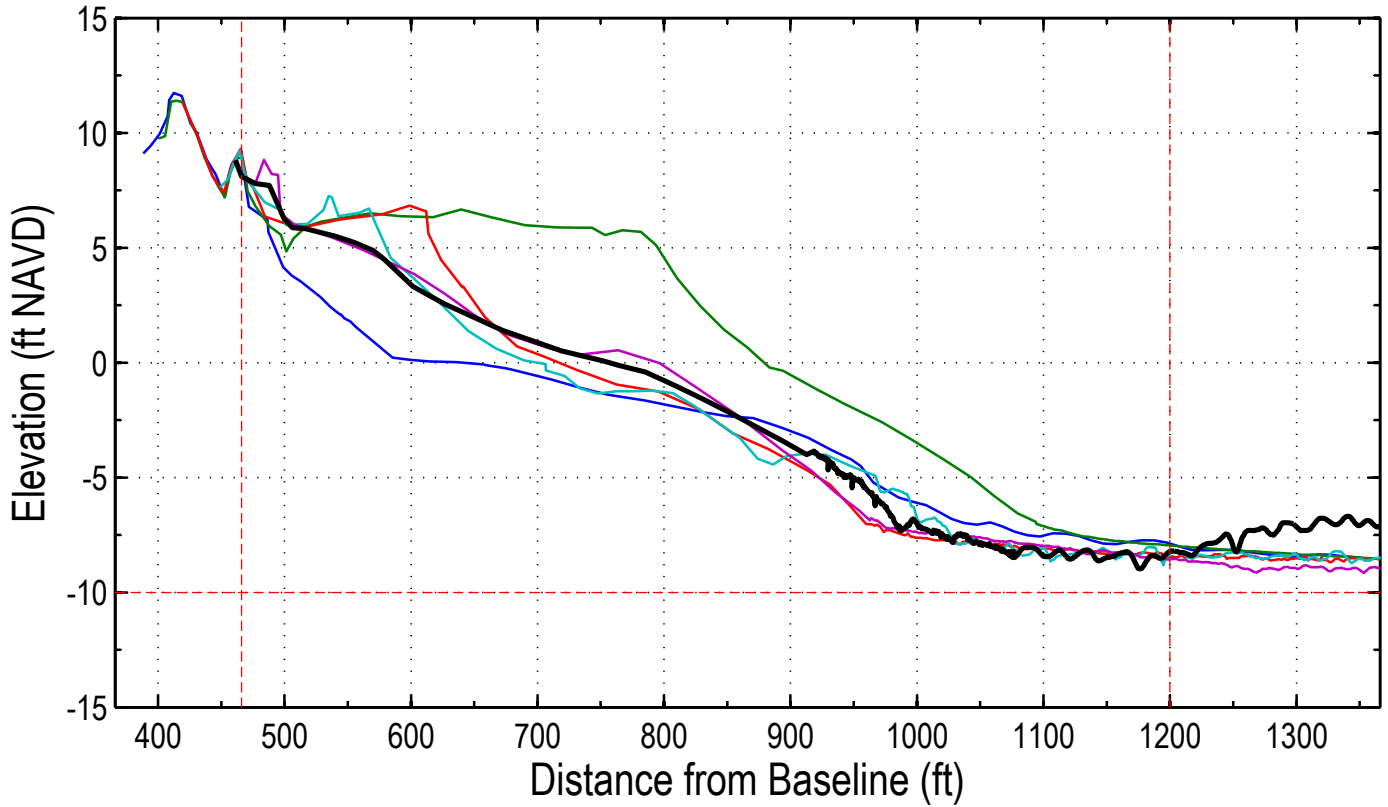

Station: 248+00 (26+00)

Station: 248+00 (26+00)

Station: 250+00 (28+00)

Station: 250+00 (28+00)

Station: 252+00 (30+00)

Station: 252+00 (30+00)

Station: 254+00 (32+00) (Seagrove Villas)

Station: 254+00 (32+00) (Seagrove Villas)

Station: 256+00 (34+00)

Station: 256+00 (34+00)

Station: 258+00 (36+00) BEACHWOOD EAST (SOUTH) - SCCC 3167

Station: 258+00 (36+00) BEACHWOOD EAST (SOUTH) - SCCC 3167

Station: 260+00 (38+00)

Station: 260+00 (38+00)