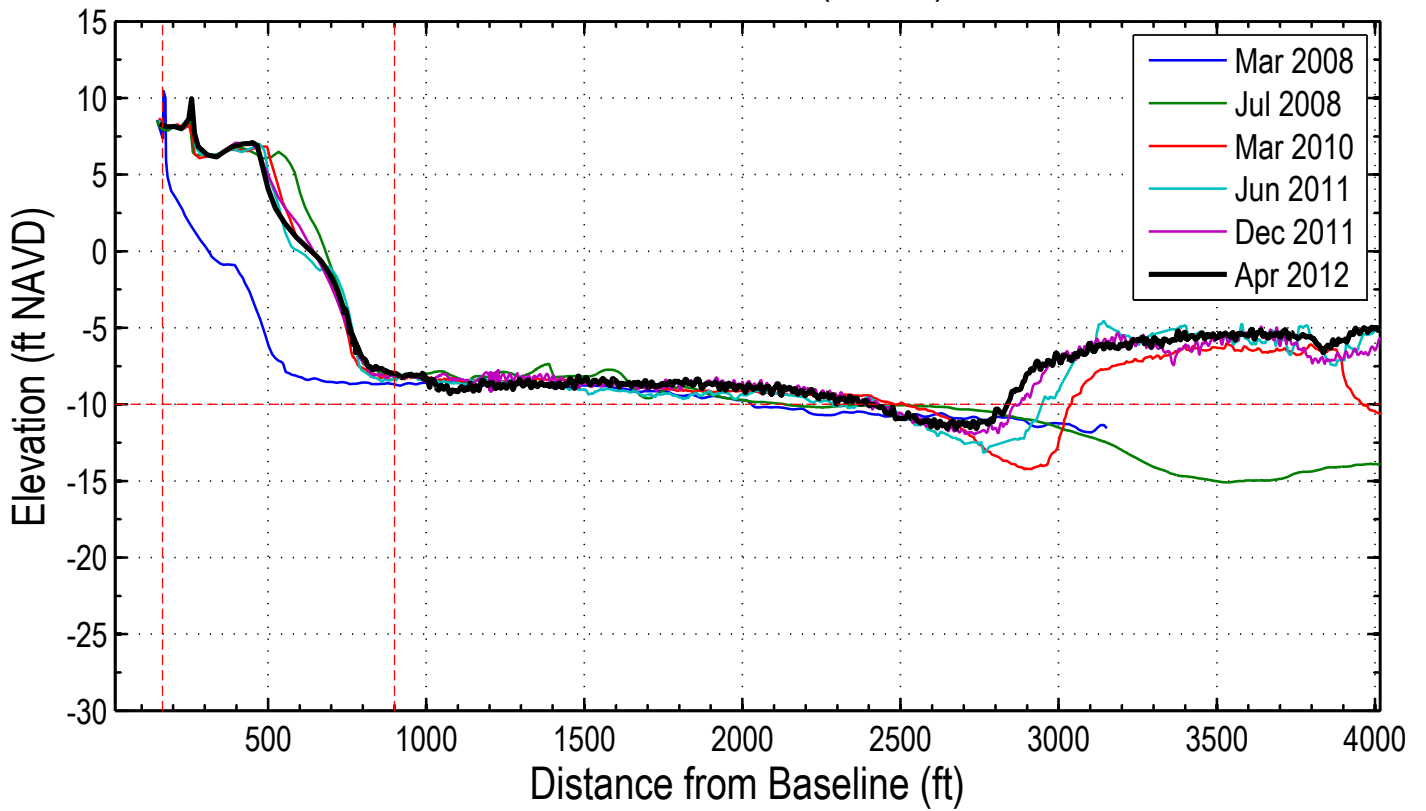

Station: 304+00 (82+00)

Station: 302+00 (80+00)