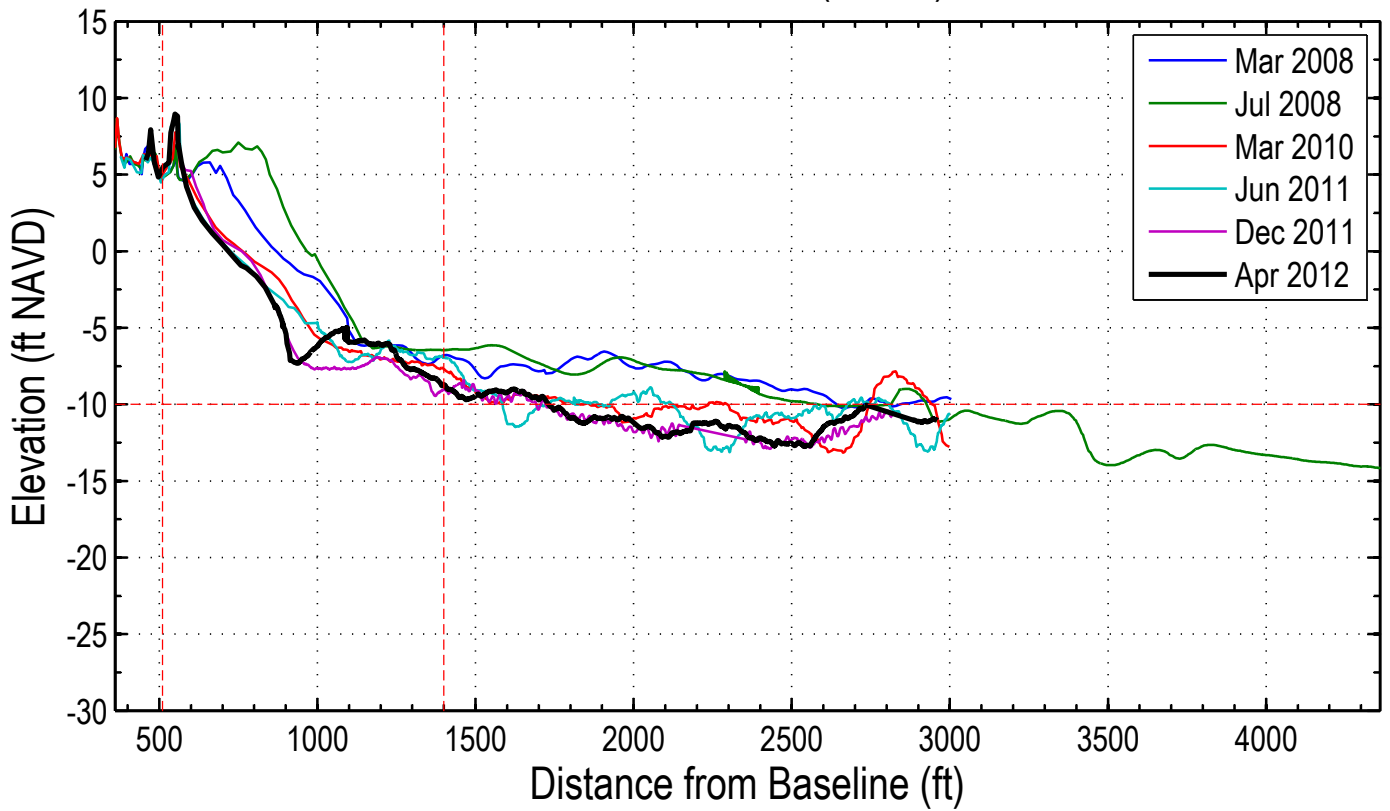

Station: 262+00 (40+00)

Station: 262+00 (40+00)

Station: 264+00 (42+00)

Station: 264+00 (42+00)

Station: 266+00 (44+00) BEACHWOOD EAST, BRC2, SCCC 3170

Station: 266+00 (44+00) BEACHWOOD EAST, BRC2, SCCC 3170

Station: 268+00 (46+00)

Station: 268+00 (46+00)

Station: 270+00 (48+00)

Station: 270+00 (48+00)

Station: 272+00 (50+00)

Station: 272+00 (50+00)

Station: 274+00 (52+00)

Station: 274+00 (52+00)