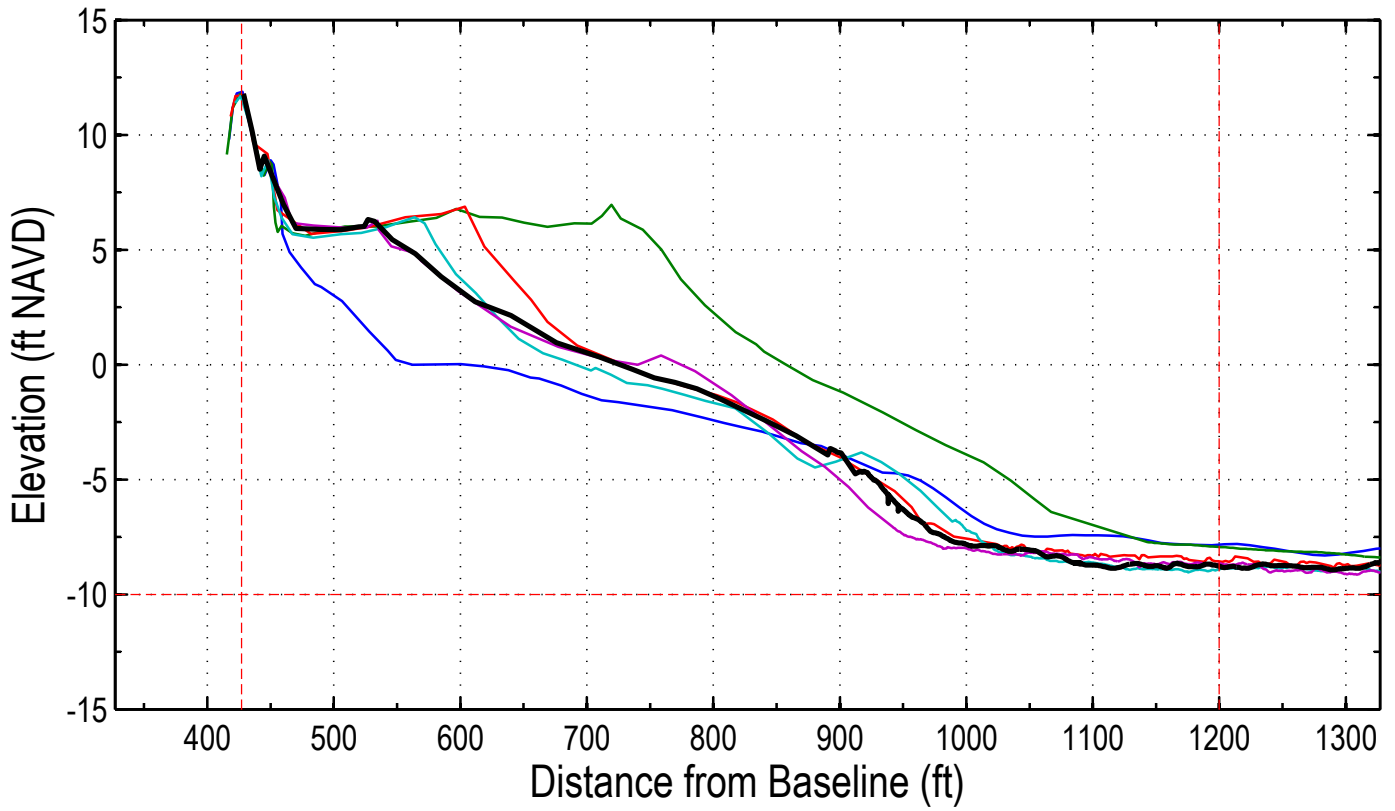

Station: 248+00 (26+00)

Station: 248+00 (26+00)

Station: 250+00 (28+00)

Station: 250+00 (28+00)

Station: 252+00 (30+00)

Station: 252+00 (30+00)

Station: 254+00 (32+00) (Seagrove Villas)

Station: 254+00 (32+00) (Seagrove Villas)

Station: 256+00 (34+00)

Station: 256+00 (34+00)

Station: 258+00 (36+00) BEACHWOOD EAST (SOUTH) - SCCC 3167

Station: 258+00 (36+00) BEACHWOOD EAST (SOUTH) - SCCC 3167

Station: 260+00 (38+00)

Station: 260+00 (38+00)