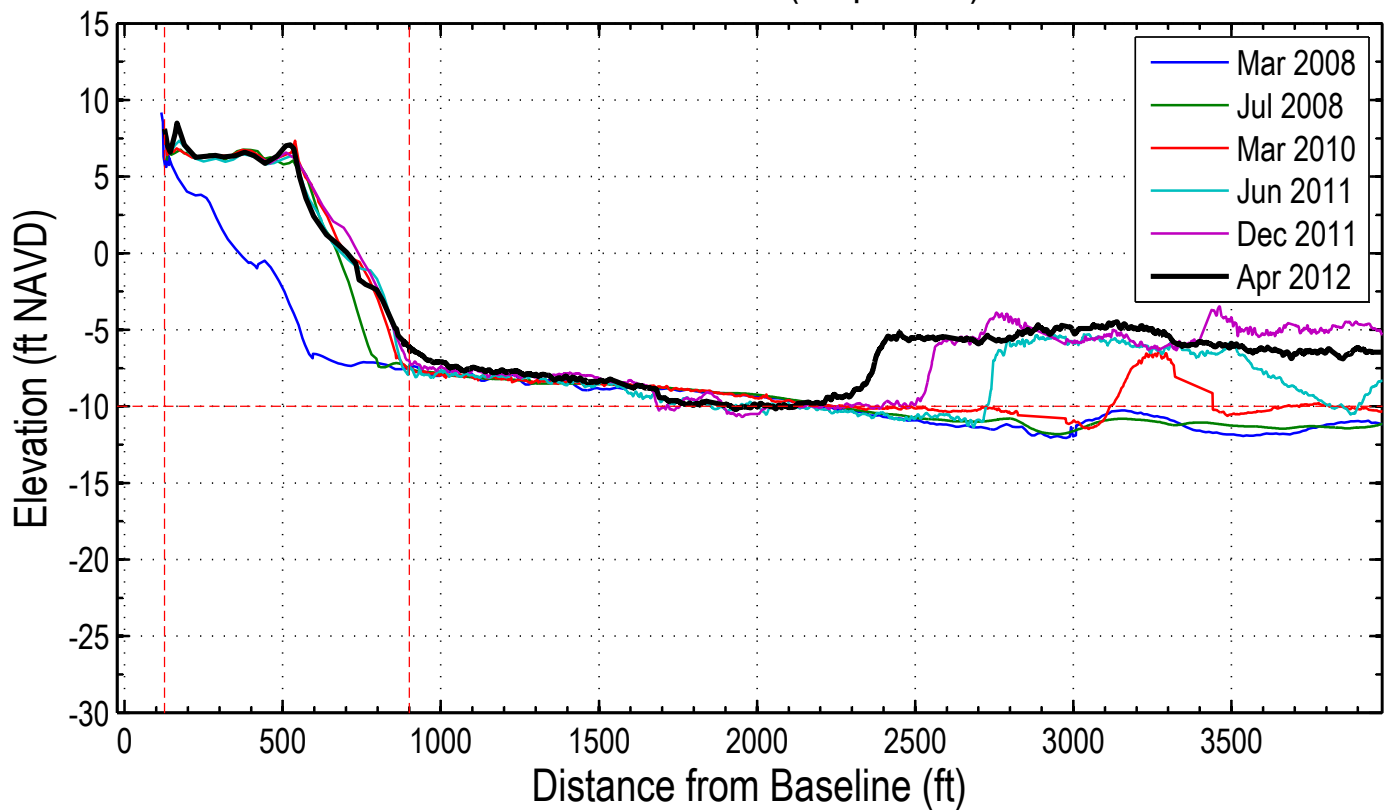

Station: 298+00 (76+00) Summer House - BRC5, SCCC 3178

Station: 296+00 (Shipwatch)