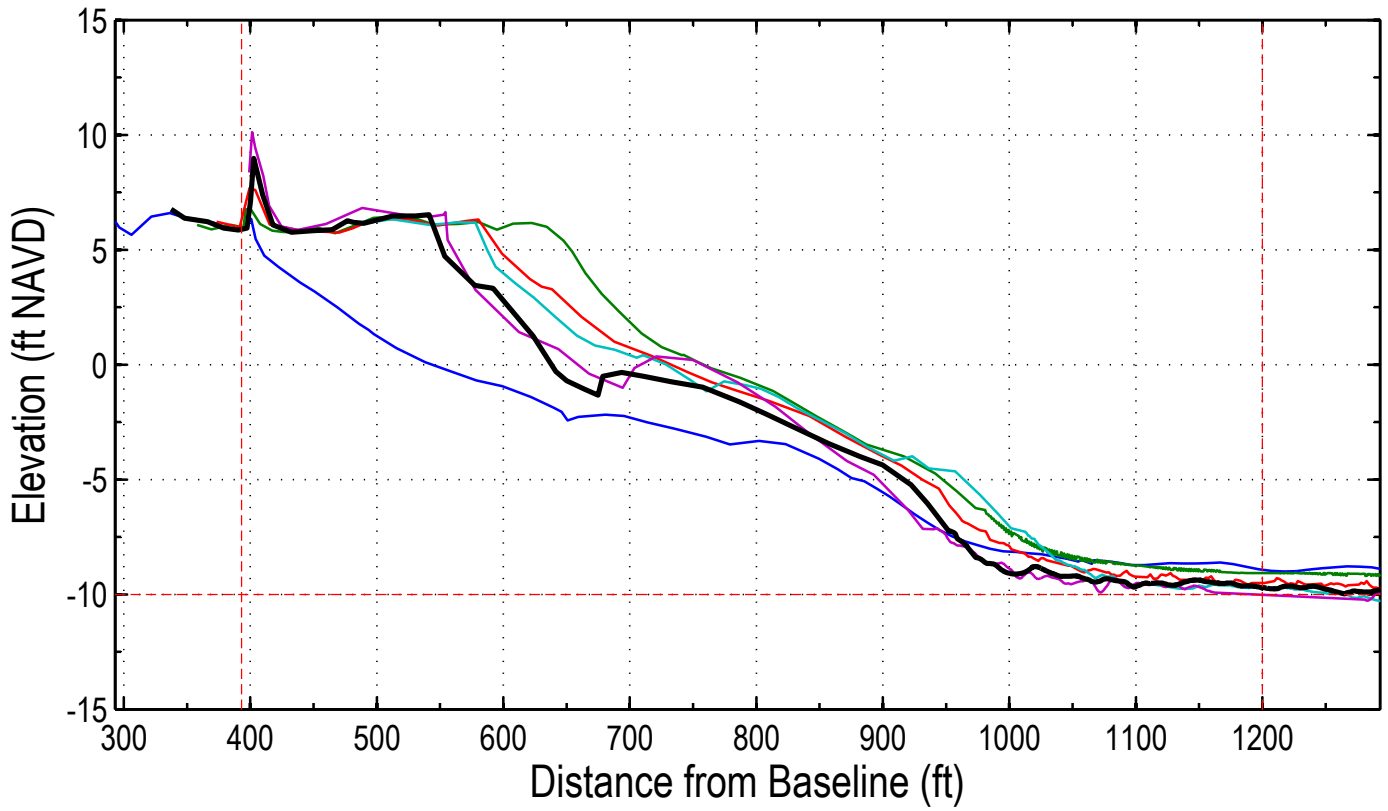

Station: 248+00 (26+00)

Station: 248+00 (26+00)

Station: 250+00 (28+00)

Station: 250+00 (28+00)

Station: 252+00 (30+00)

Station: 252+00 (30+00)

Station: 254+00 (32+00) (Seagrove Villas)

Station: 254+00 (32+00) (Seagrove Villas)

Station: 256+00 (34+00)

Station: 256+00 (34+00)

Station: 258+00 (36+00) BEACHWOOD EAST (SOUTH) - SCCC 3167

Station: 258+00 (36+00) BEACHWOOD EAST (SOUTH) - SCCC 3167

Station: 260+00 (38+00)

Station: 260+00 (38+00)