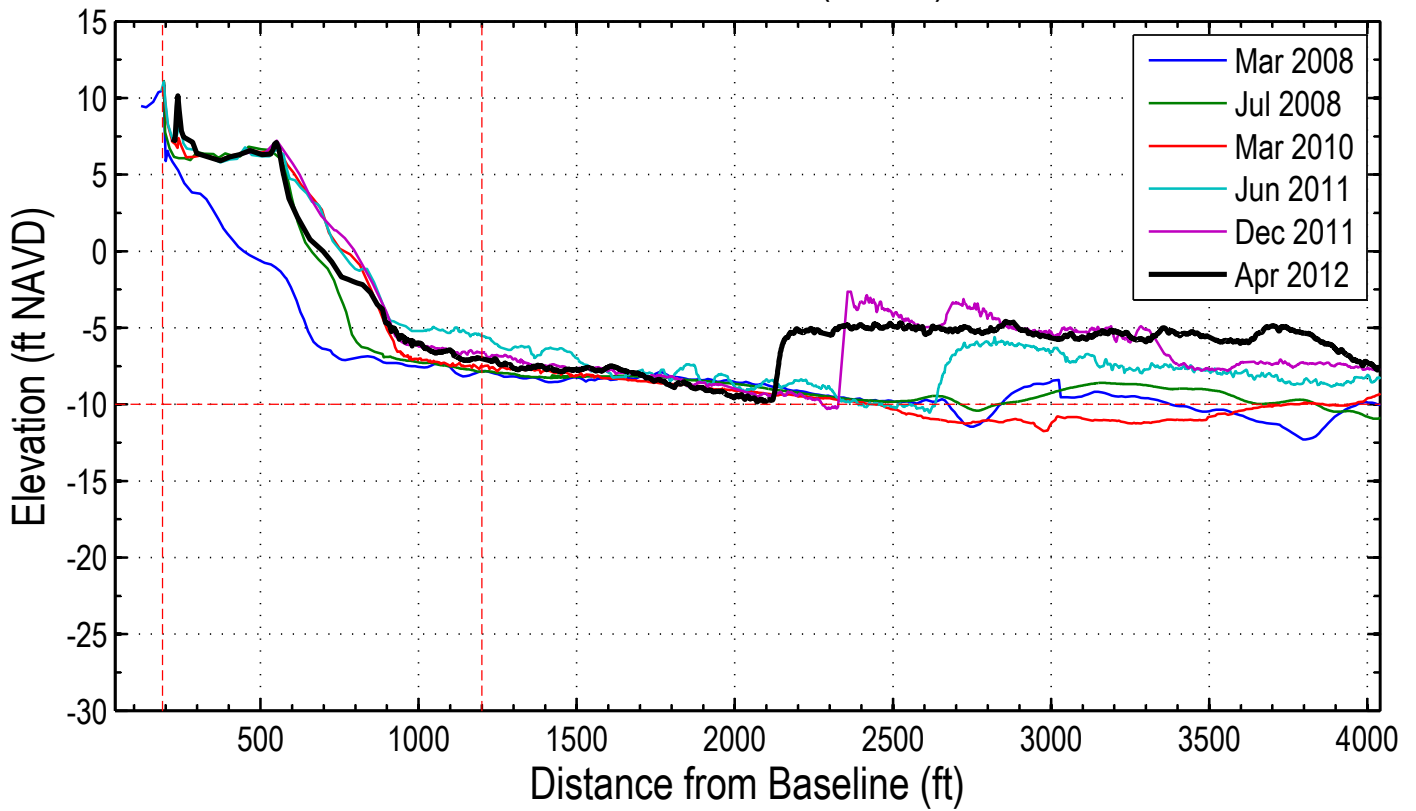

Station: 288+00 (66+00) MARINER'S WALK - BRC4, SCCC 3175

Station: 290+00 (68+00)

Station: 290+00 (68+00)

Station: 292+00 (70+00)

Station: 292+00 (70+00)

Station: 294+00 (72+00)

Station: 294+00 (72+00)

Station: 296+00 (Shipwatch)

Station: 296+00 (Shipwatch)

Station: 298+00 (76+00) Summer House - BRC5, SCCC 3178

Station: 298+00 (76+00) Summer House - BRC5, SCCC 3178

Station: 300+00 (78+00) Summer House Villas

Station: 300+00 (78+00) Summer House Villas