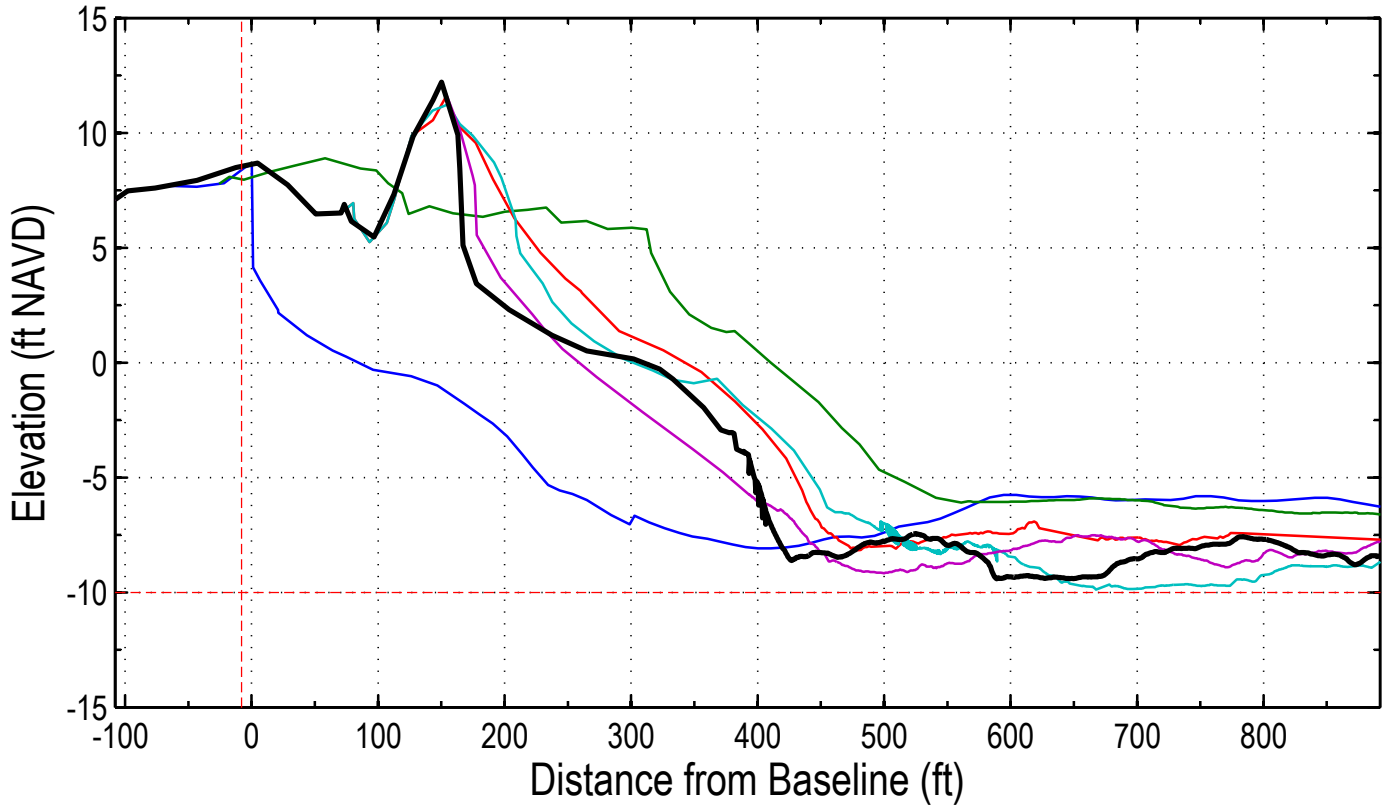

Station: 324+00 (102+00)