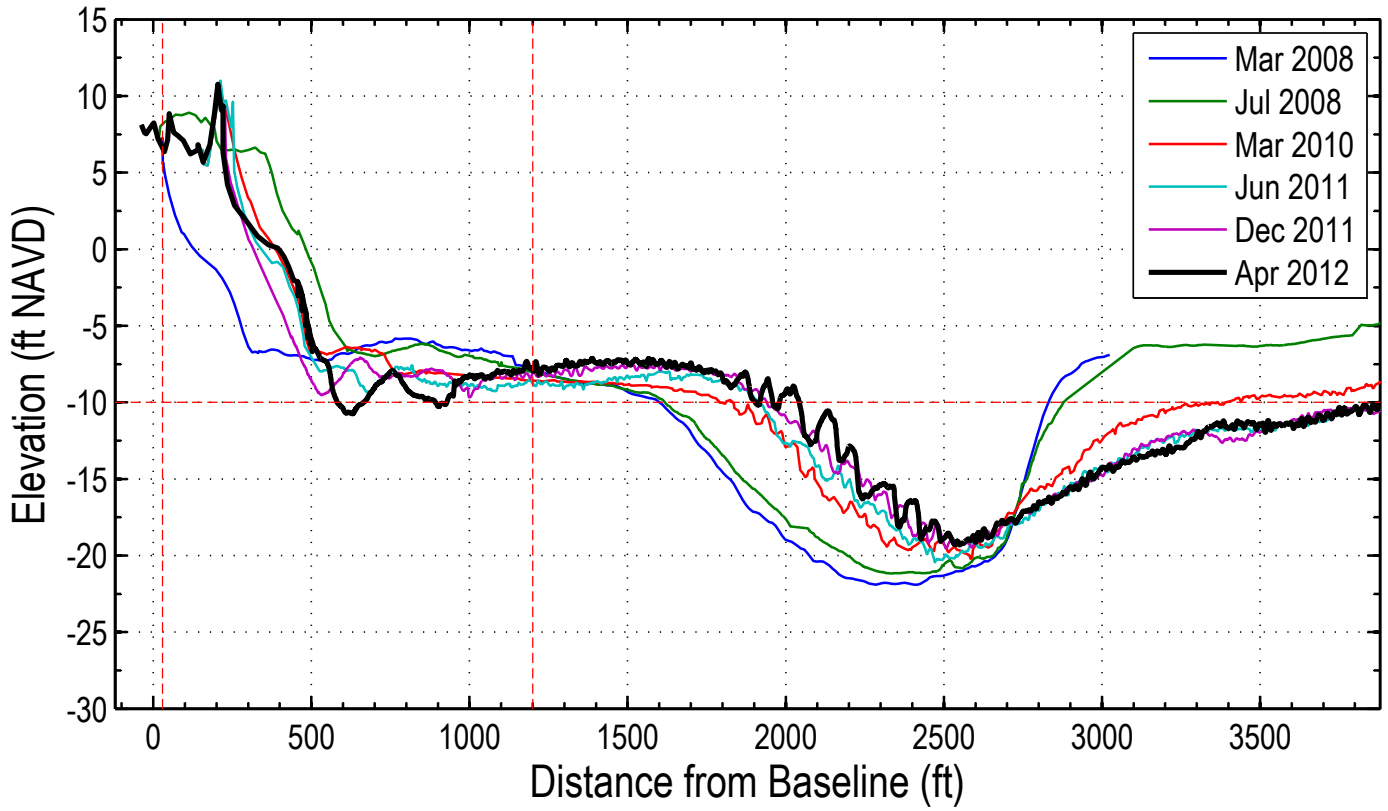

Station: 324+00 (102+00)

Station: 322+00 (100+00)