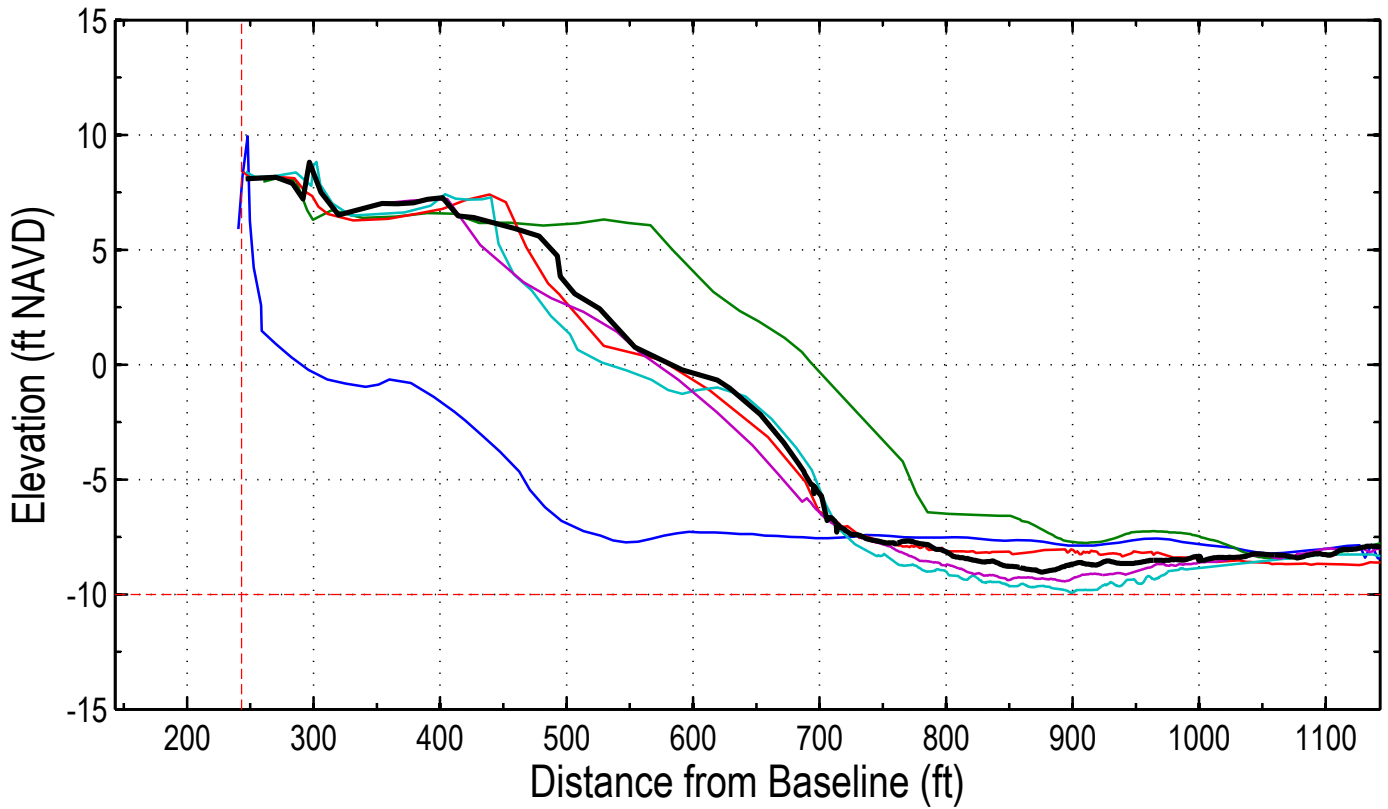

Station: 302+00 (80+00)

Station: 302+00 (80+00)

Station: 304+00 (82+00)

Station: 304+00 (82+00)

Station: 306+00 (84+00) PORT O'CALL I - BRC6, SCCC 3180

Station: 306+00 (84+00) PORT O'CALL I - BRC6, SCCC 3180

Station: 308+00 (86+00)

Station: 308+00 (86+00)

Station: 310+00 (88+00)

Station: 310+00 (88+00)

Station: 312+00 (90+00)

Station: 312+00 (90+00)

Station: 314+00 (92+00) 18TH HOLE

Station: 314+00 (92+00) 18TH HOLE