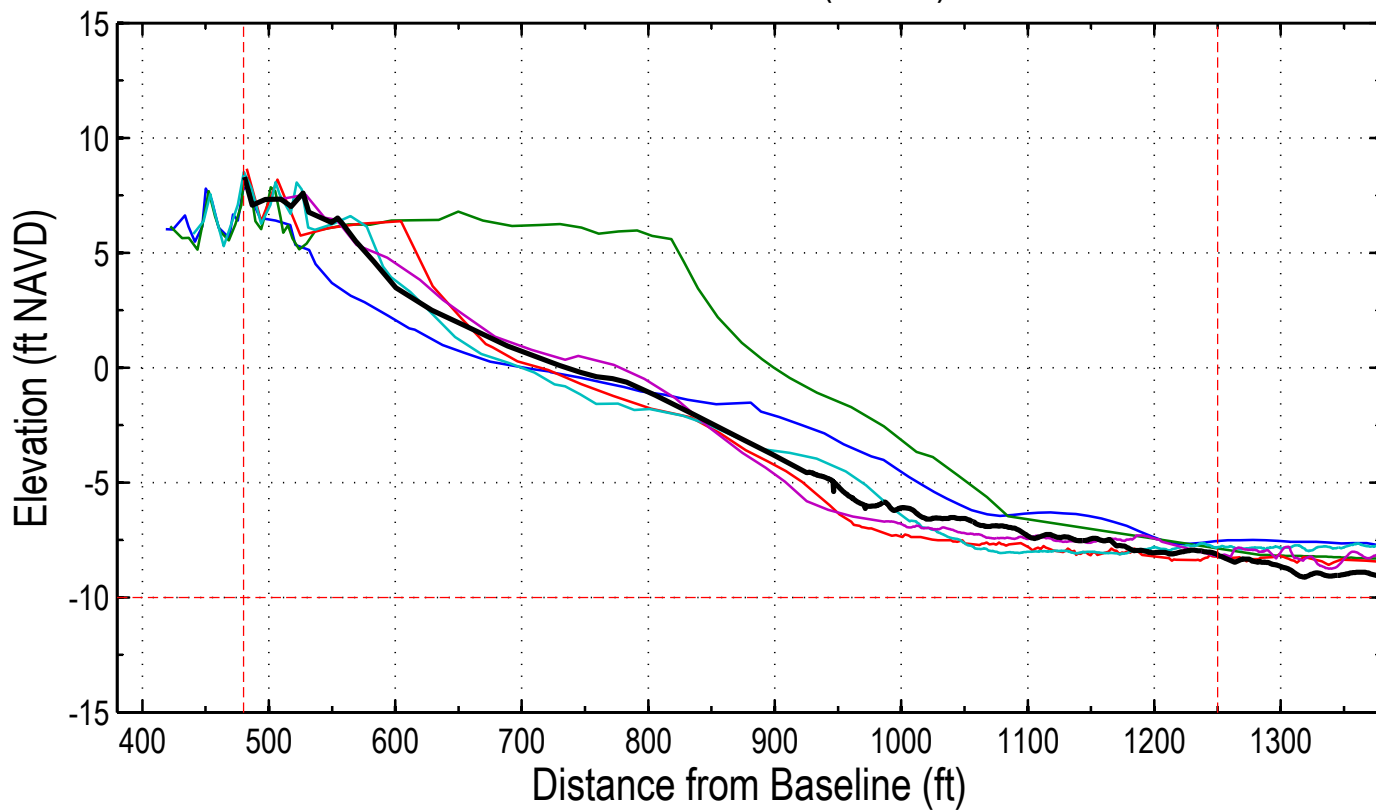

Station: 248+00 (26+00)

Station: 248+00 (26+00)

Station: 250+00 (28+00)

Station: 250+00 (28+00)

Station: 252+00 (30+00)

Station: 252+00 (30+00)

Station: 254+00 (32+00) (Seagrove Villas)

Station: 254+00 (32+00) (Seagrove Villas)

Station: 256+00 (34+00)

Station: 256+00 (34+00)

Station: 258+00 (36+00) BEACHWOOD EAST (SOUTH) - SCCC 3167

Station: 258+00 (36+00) BEACHWOOD EAST (SOUTH) - SCCC 3167

Station: 260+00 (38+00)

Station: 260+00 (38+00)

Station: 262+00 (40+00)

Station: 262+00 (40+00)

Station: 264+00 (42+00)

Station: 264+00 (42+00)

Station: 266+00 (44+00) BEACHWOOD EAST, BRC2, SCCC 3170

Station: 266+00 (44+00) BEACHWOOD EAST, BRC2, SCCC 3170