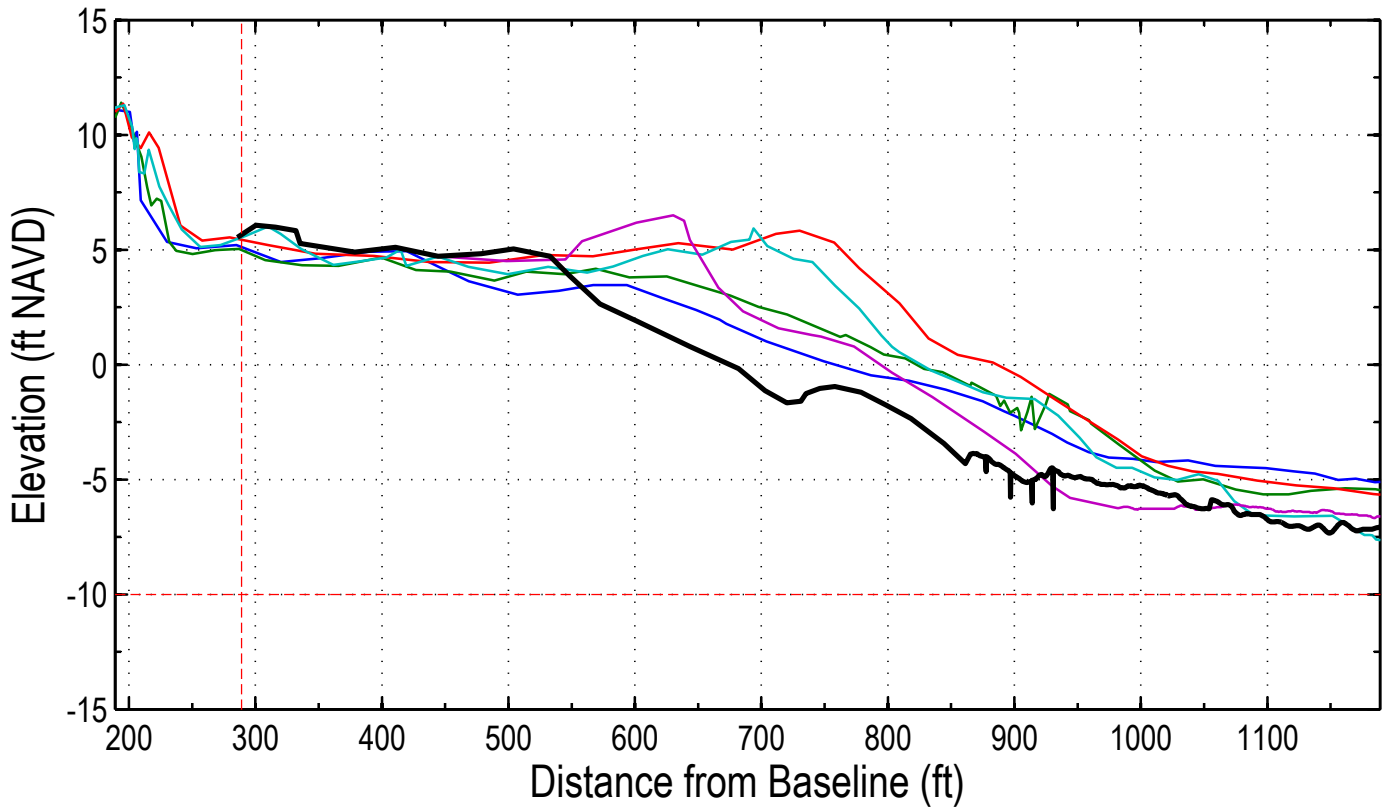

Station: 282+00 (60+00)

Station: 282+00 (60+00)

Station: 284+00 (Beach Club Villas II)

Station: 284+00 (Beach Club Villas II)

Station: 286+00 (64+00)

Station: 286+00 (64+00)

Station: 288+00 (66+00) MARINER'S WALK - BRC4, SCCC 3175

Station: 288+00 (66+00) MARINER'S WALK - BRC4, SCCC 3175

Station: 290+00 (68+00)

Station: 290+00 (68+00)

Station: 292+00 (70+00)

Station: 292+00 (70+00)

Station: 294+00 (72+00)

Station: 294+00 (72+00)

Station: 296+00 (Shipwatch)