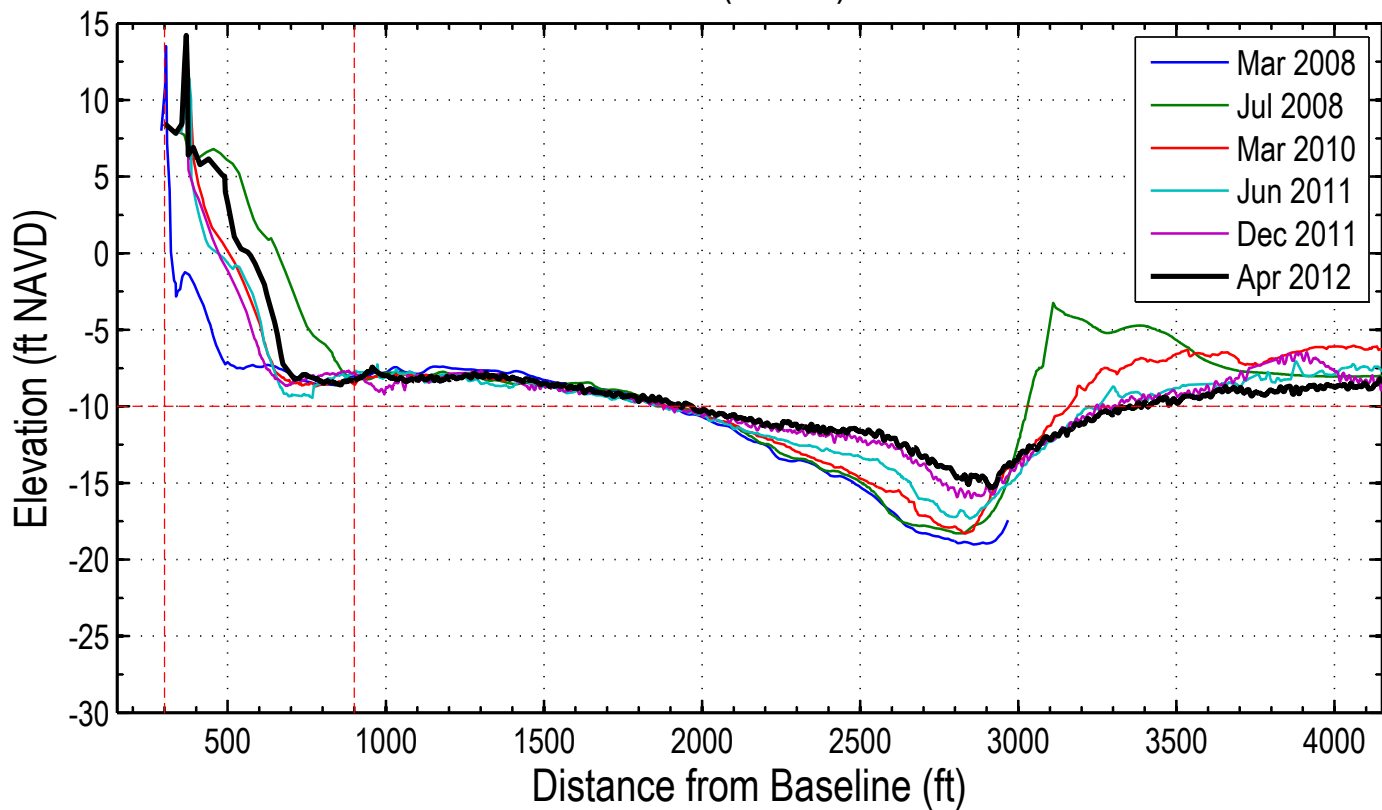

Station: 308+00 (86+00)

Station: 308+00 (86+00)

Station: 310+00 (88+00)

Station: 310+00 (88+00)

Station: 312+00 (90+00)

Station: 312+00 (90+00)

Station: 314+00 (92+00) 18TH HOLE

Station: 314+00 (92+00) 18TH HOLE