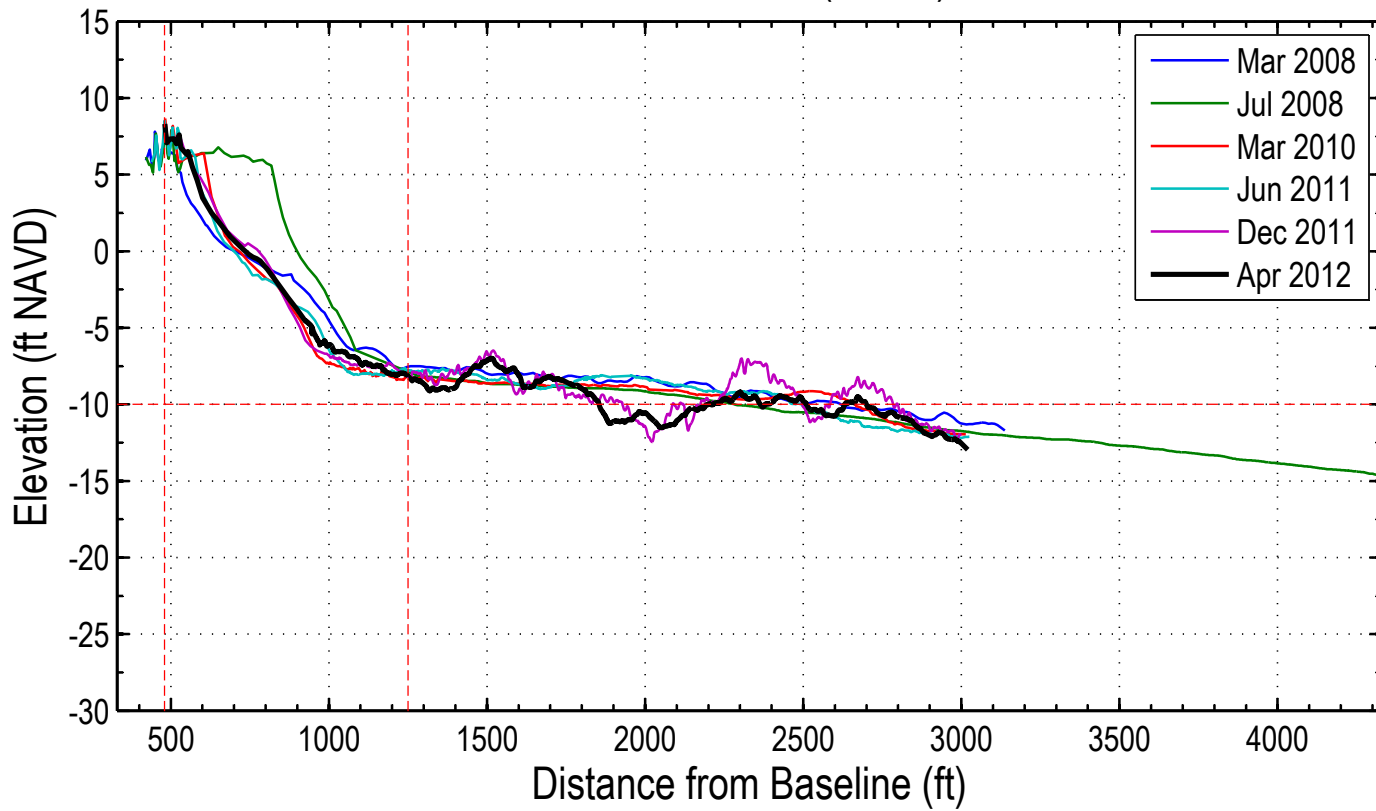

Station: 248+00 (26+00)

Station: 248+00 (26+00)

Station: 250+00 (28+00)

Station: 250+00 (28+00)

Station: 252+00 (30+00)

Station: 252+00 (30+00)

Station: 254+00 (32+00) (Seagrove Villas)

Station: 254+00 (32+00) (Seagrove Villas)

Station: 256+00 (34+00)

Station: 256+00 (34+00)

Station: 258+00 (36+00) BEACHWOOD EAST (SOUTH) - SCCC 3167

Station: 258+00 (36+00) BEACHWOOD EAST (SOUTH) - SCCC 3167

Station: 260+00 (38+00)

Station: 260+00 (38+00)

Station: 262+00 (40+00)

Station: 262+00 (40+00)

Station: 264+00 (42+00)

Station: 264+00 (42+00)

Station: 266+00 (44+00) BEACHWOOD EAST, BRC2, SCCC 3170

Station: 266+00 (44+00) BEACHWOOD EAST, BRC2, SCCC 3170