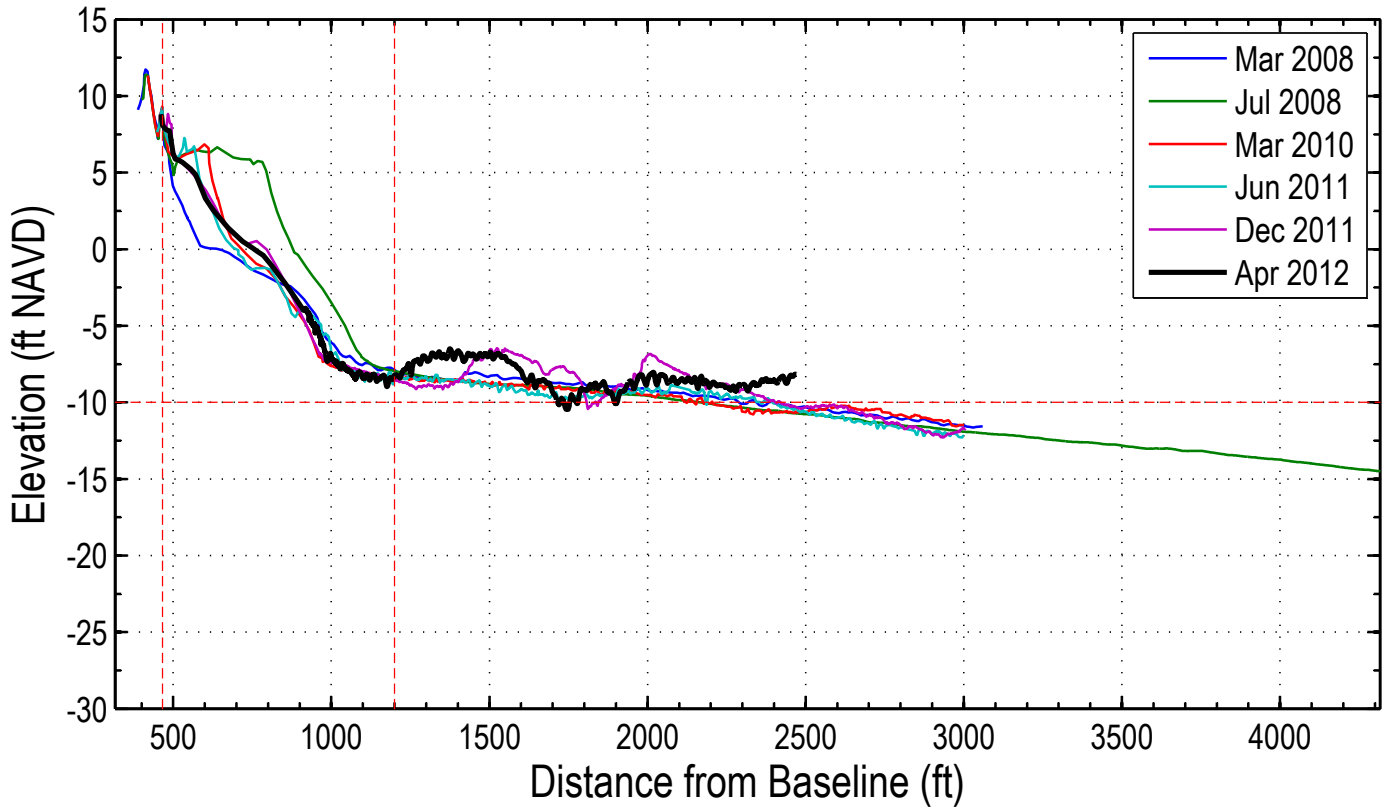

Station: 248+00 (26+00)

Station: 248+00 (26+00)

Station: 250+00 (28+00)

Station: 250+00 (28+00)

Station: 252+00 (30+00)

Station: 252+00 (30+00)

Station: 254+00 (32+00) (Seagrove Villas)

Station: 254+00 (32+00) (Seagrove Villas)

Station: 256+00 (34+00)

Station: 256+00 (34+00)

Station: 258+00 (36+00) BEACHWOOD EAST (SOUTH) - SCCC 3167

Station: 258+00 (36+00) BEACHWOOD EAST (SOUTH) - SCCC 3167

Station: 260+00 (38+00)

Station: 260+00 (38+00)