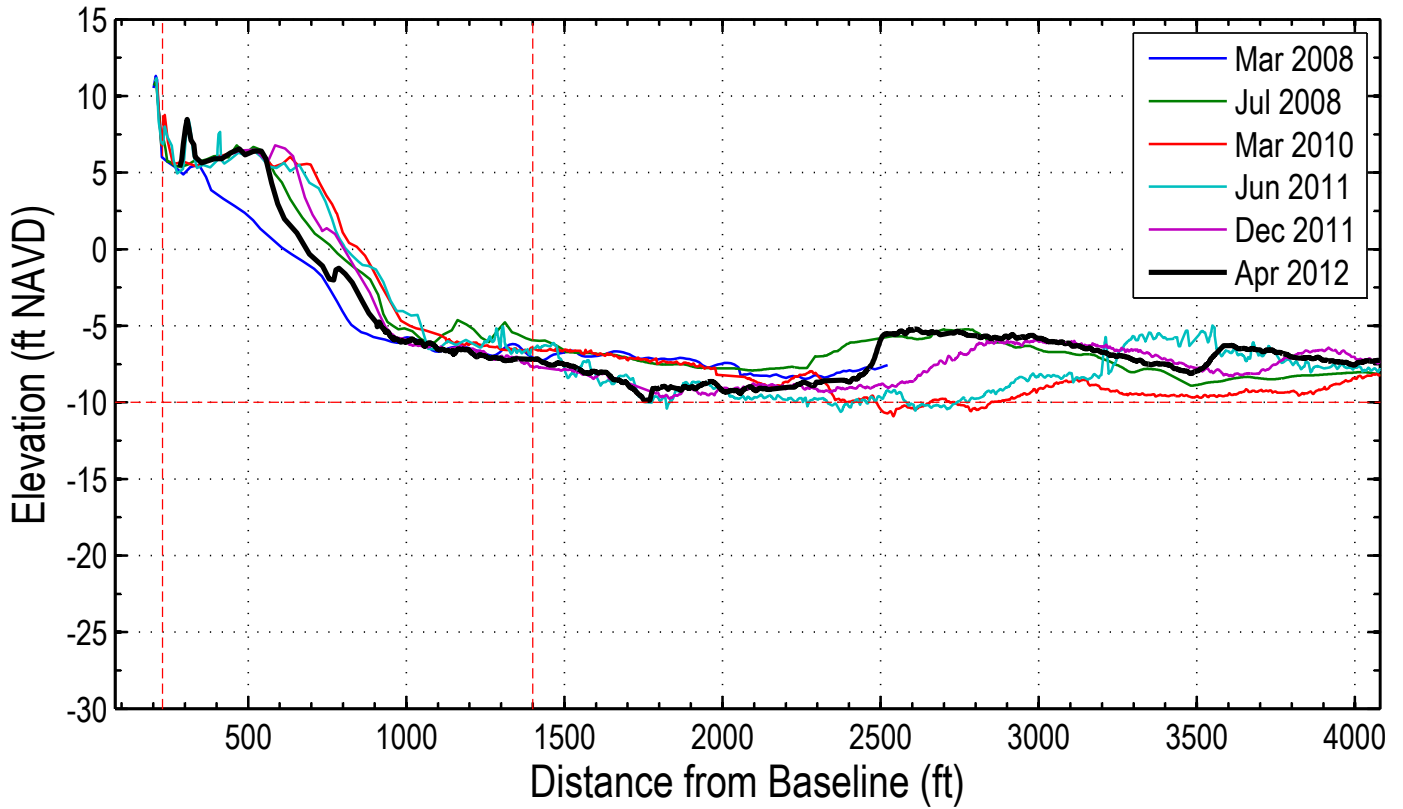

Station: 290+00 (68+00)

Station: 288+00 (66+00) MARINER'S WALK - BRC4, SCCC 3175