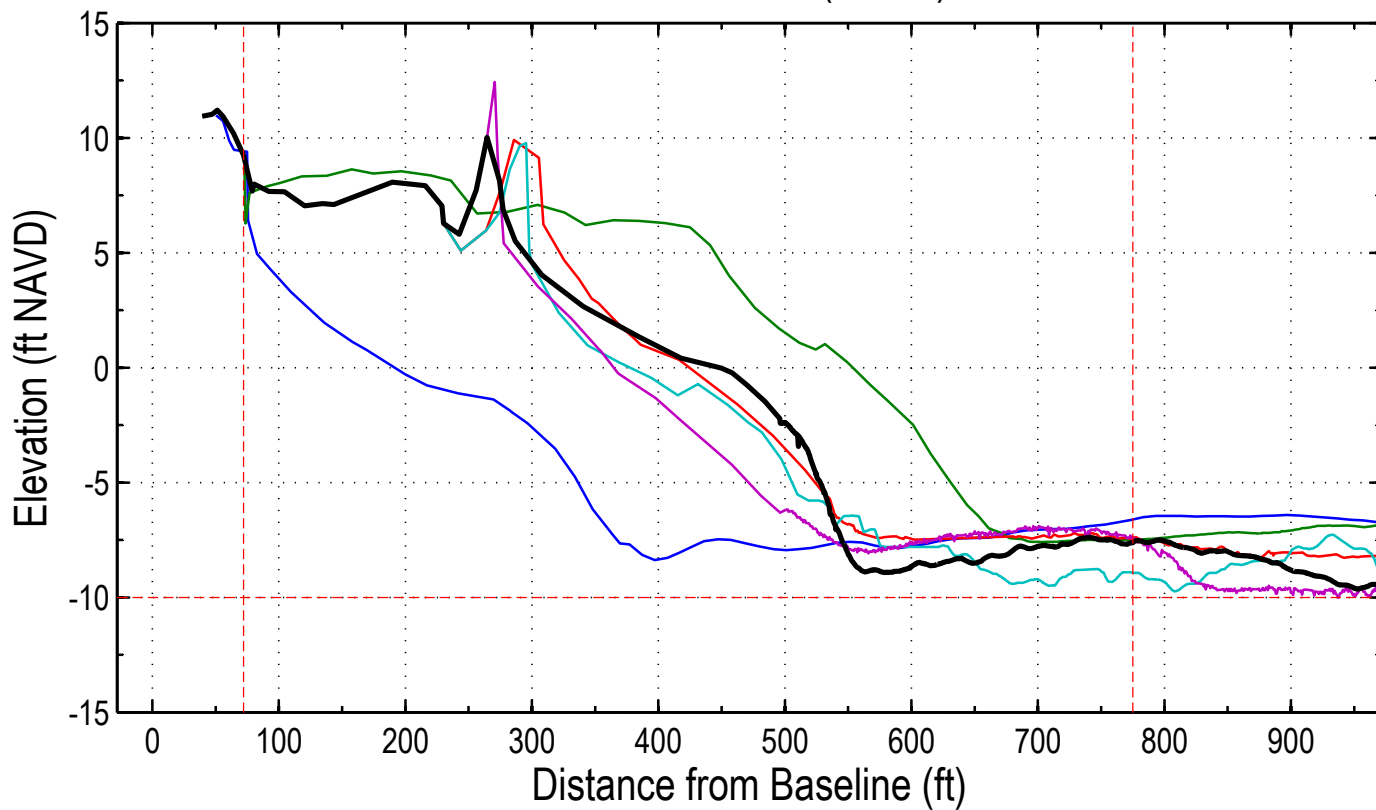

Station: 316 18TH GREEN - SCCC 3183 (94+00)

Station: 316 18TH GREEN - SCCC 3183 (94+00)

Station: 318+00 (96+00)

Station: 318+00 (96+00)

Station: 320+00 (98+00)

Station: 320+00 (98+00)

Station: 322+00 (100+00)