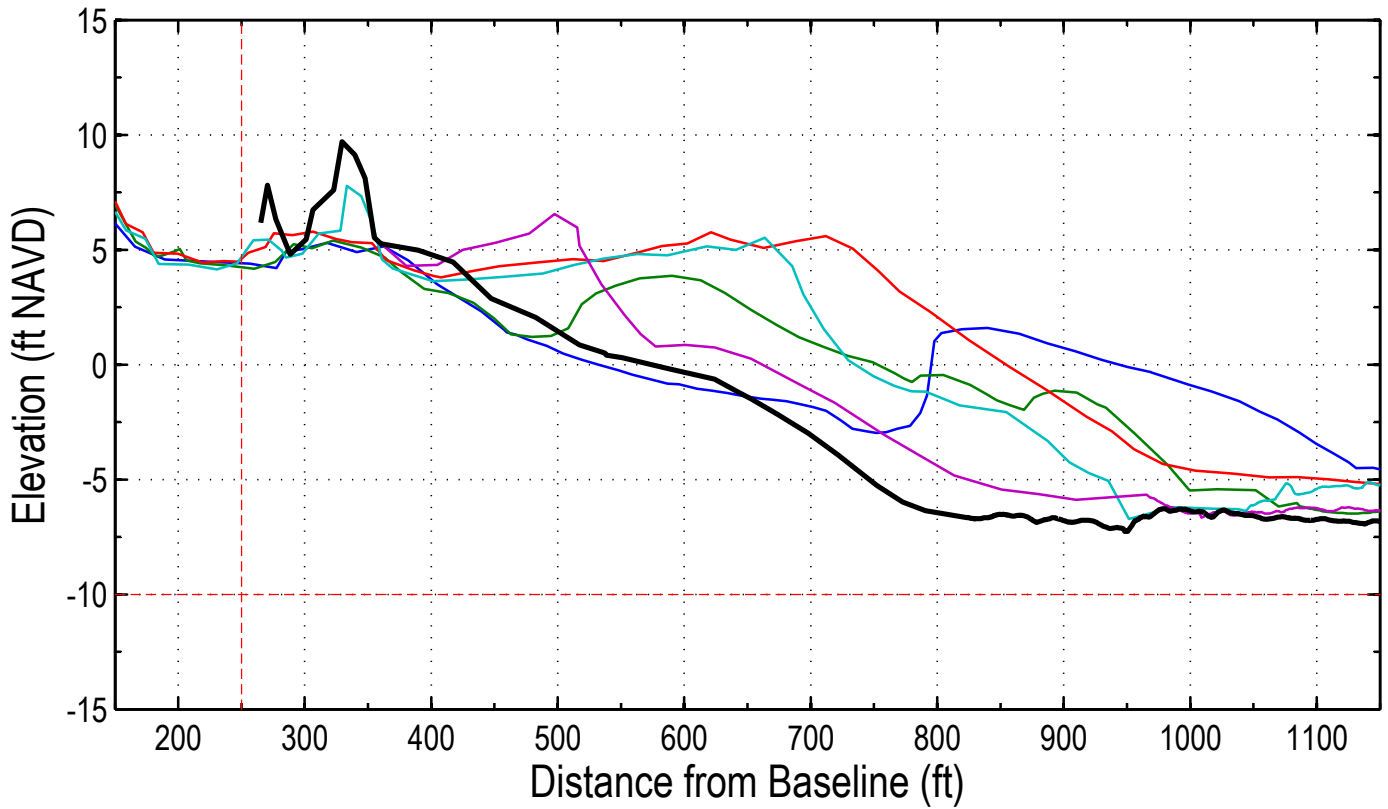

Station: 268+00 (46+00)

Station: 268+00 (46+00)

Station: 270+00 (48+00)

Station: 270+00 (48+00)

Station: 272+00 (50+00)

Station: 272+00 (50+00)

Station: 274+00 (52+00)

Station: 274+00 (52+00)

Station: 276+00 (54+00)

Station: 276+00 (54+00)

Station: 278+00 (56+00) BEACHCLUB VILLAS - BRC3

Station: 278+00 (56+00) BEACHCLUB VILLAS - BRC3

Station: 280+00 (58+00) BEACH CLUB VILLAS - SCCC 3173

Station: 280+00 (58+00) BEACH CLUB VILLAS - SCCC 3173