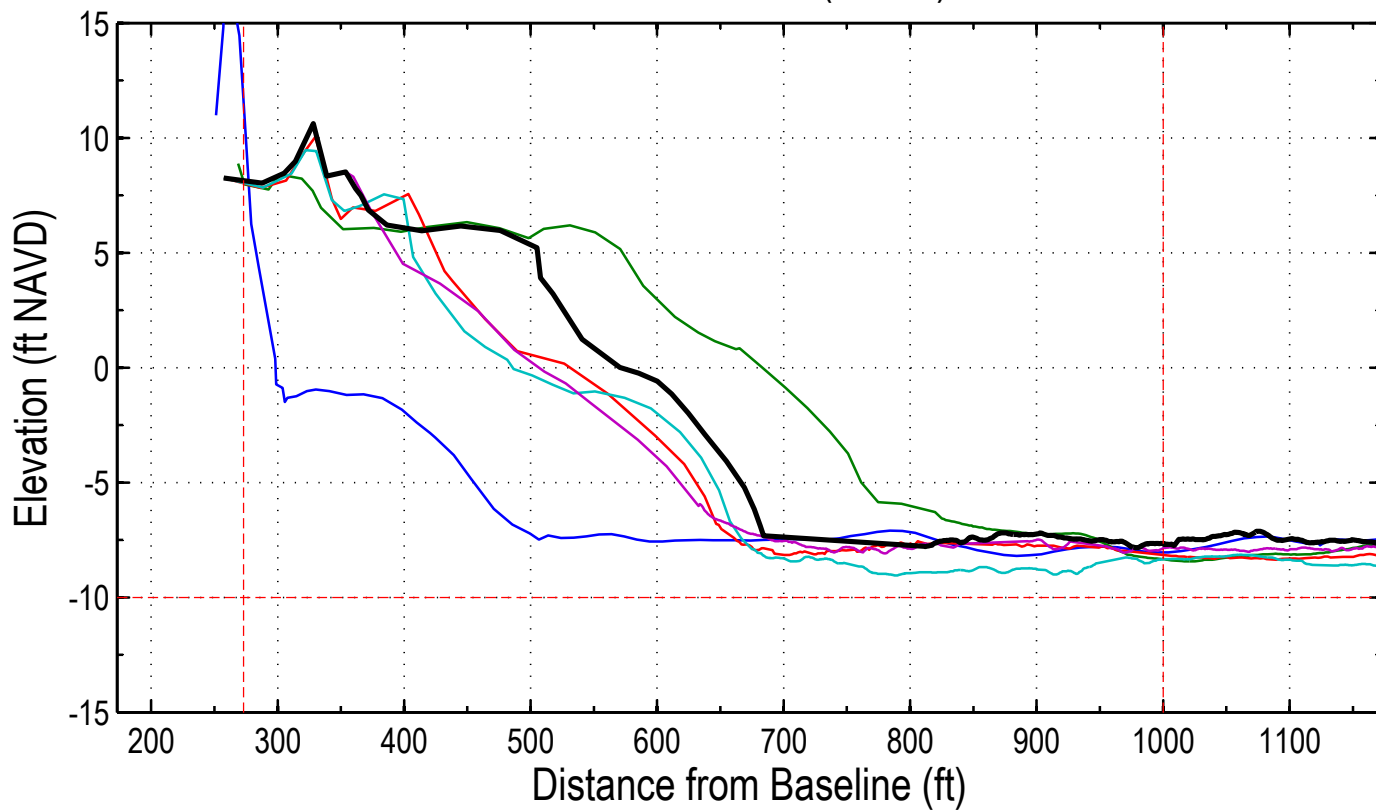

Station: 308+00 (86+00)

Station: 308+00 (86+00)

Station: 310+00 (88+00)

Station: 310+00 (88+00)

Station: 312+00 (90+00)

Station: 312+00 (90+00)

Station: 314+00 (92+00) 18TH HOLE

Station: 314+00 (92+00) 18TH HOLE