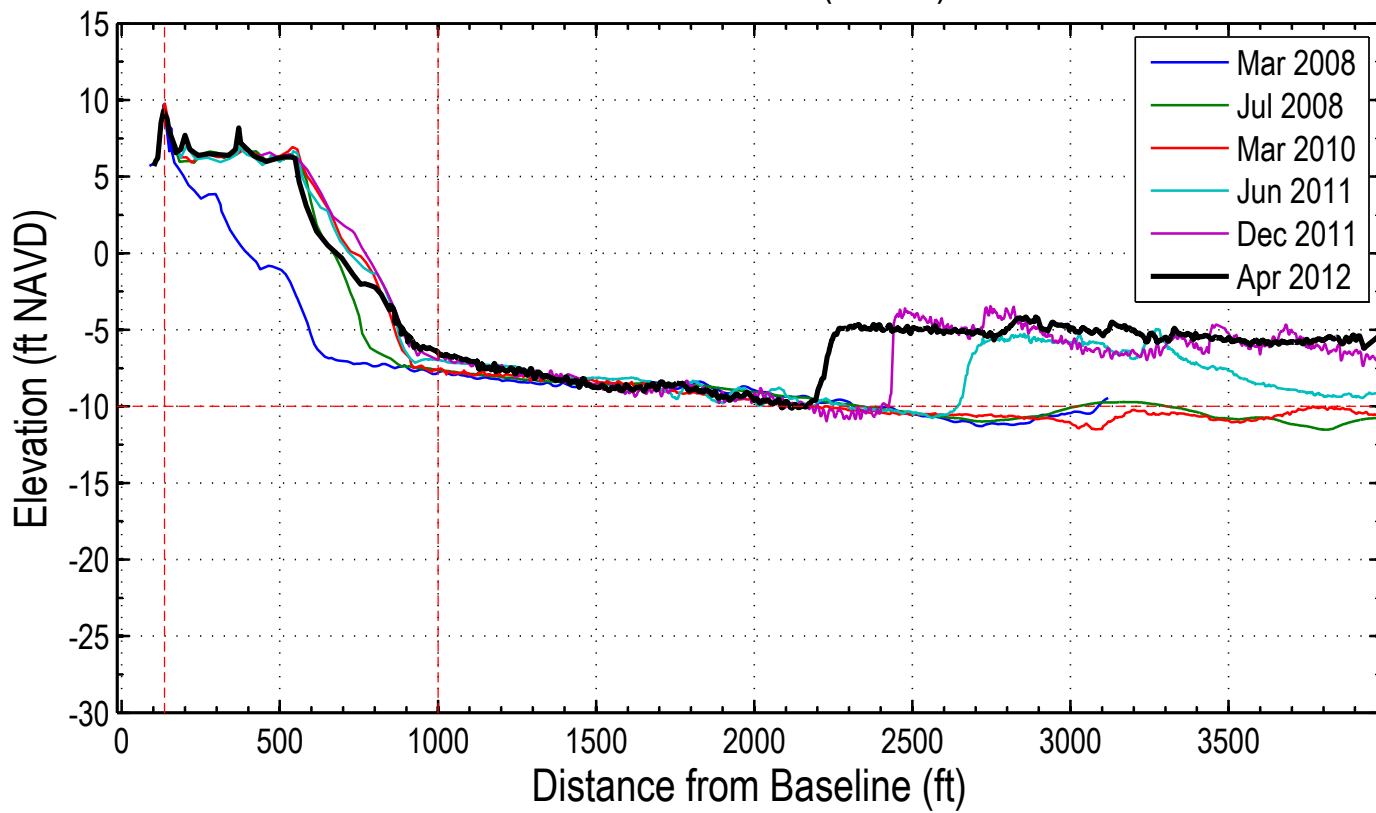

Station: 288+00 (66+00) MARINER'S WALK - BRC4, SCCC 3175

Station: 290+00 (68+00)

Station: 290+00 (68+00)

Station: 292+00 (70+00)

Station: 292+00 (70+00)

Station: 294+00 (72+00)

Station: 294+00 (72+00)

Station: 296+00 (Shipwatch)