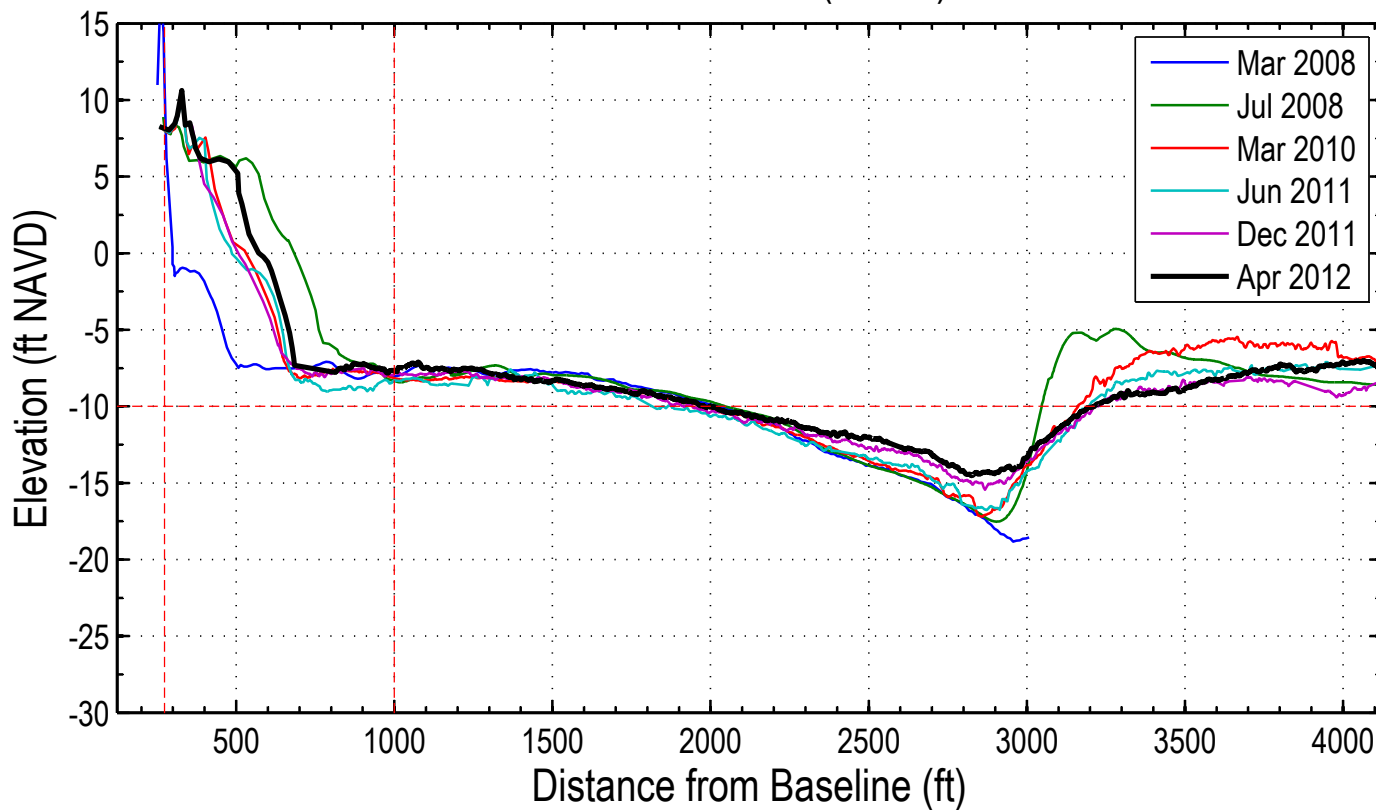

Station: 308+00 (86+00)

Station: 308+00 (86+00)

Station: 310+00 (88+00)

Station: 310+00 (88+00)

Station: 312+00 (90+00)

Station: 312+00 (90+00)

Station: 314+00 (92+00) 18TH HOLE

Station: 314+00 (92+00) 18TH HOLE