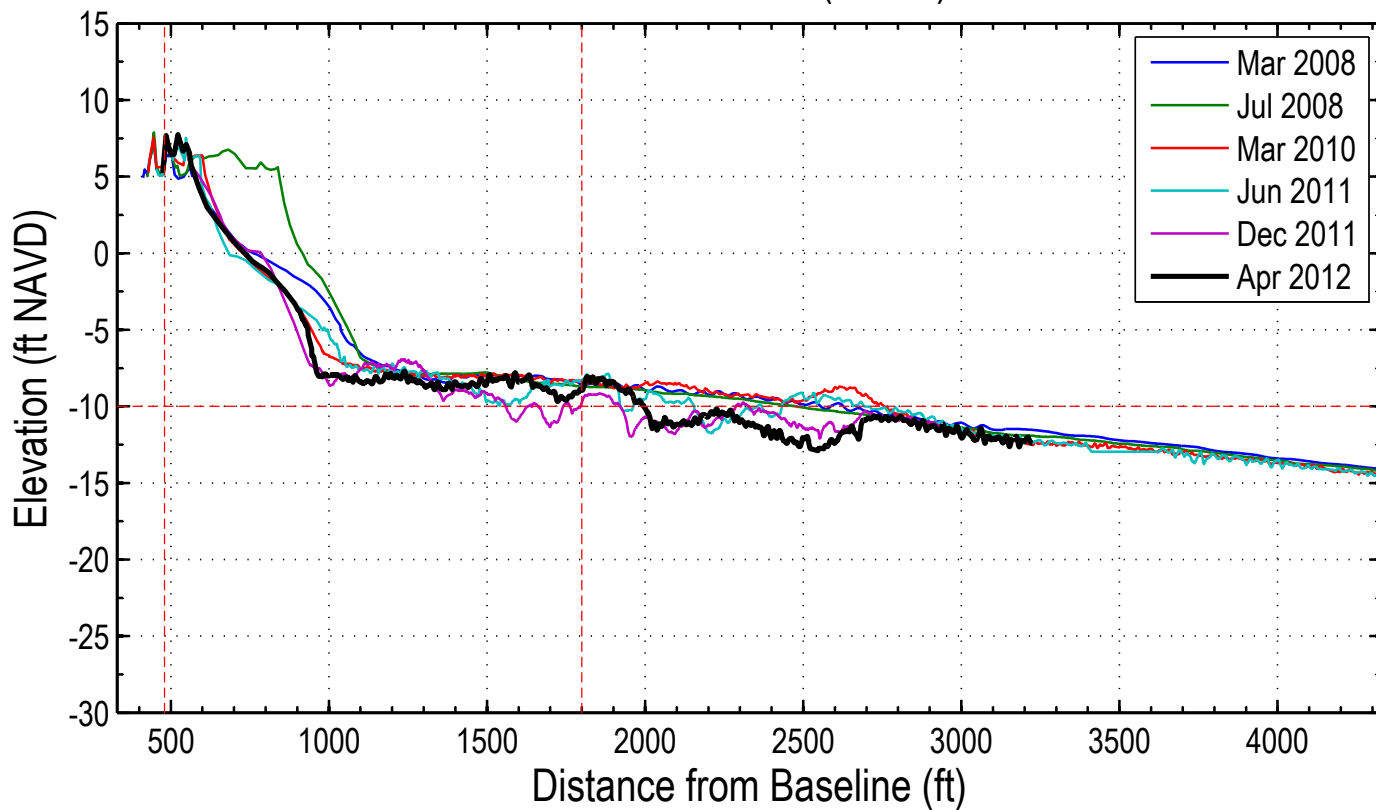

Station: 264+00 (42+00)

Station: 262+00 (40+00)