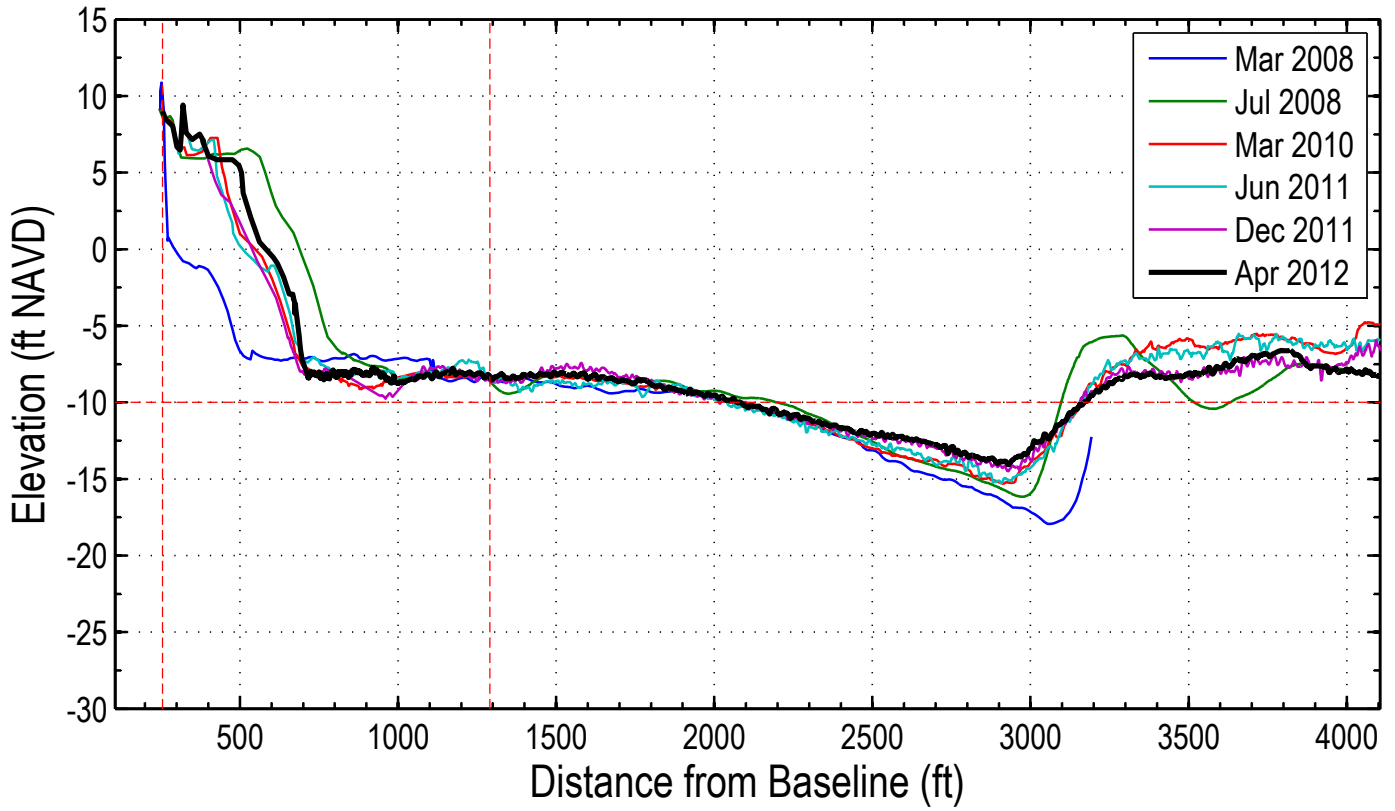

Station: 308+00 (86+00)

Station: 308+00 (86+00)

Station: 310+00 (88+00)

Station: 310+00 (88+00)

Station: 312+00 (90+00)

Station: 312+00 (90+00)

Station: 314+00 (92+00) 18TH HOLE

Station: 314+00 (92+00) 18TH HOLE