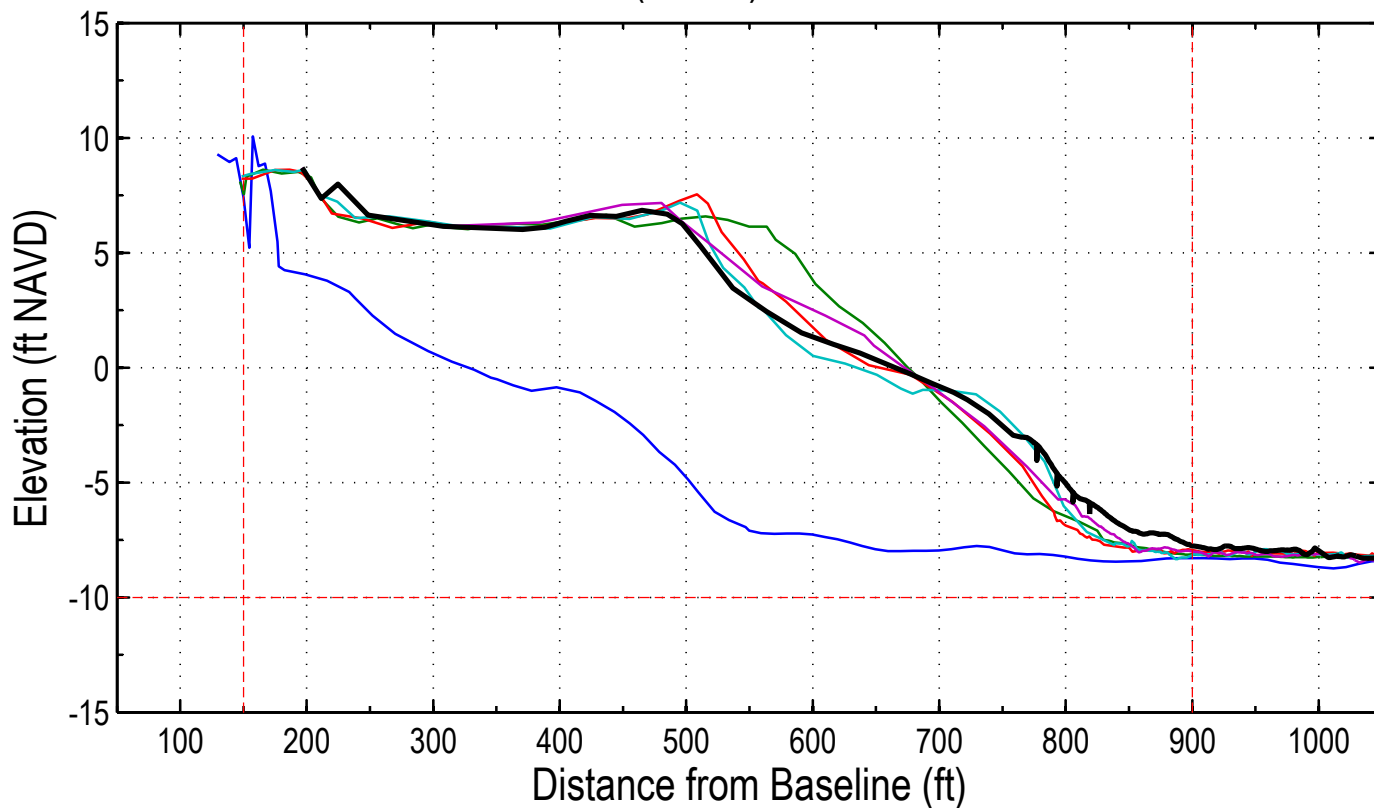

Station: 296+00 (Shipwatch)

Station: 298+00 (76+00) Summer House - BRC5, SCCC 3178

Station: 298+00 (76+00) Summer House - BRC5, SCCC 3178

Station: 300+00 (78+00) Summer House Villas

Station: 300+00 (78+00) Summer House Villas