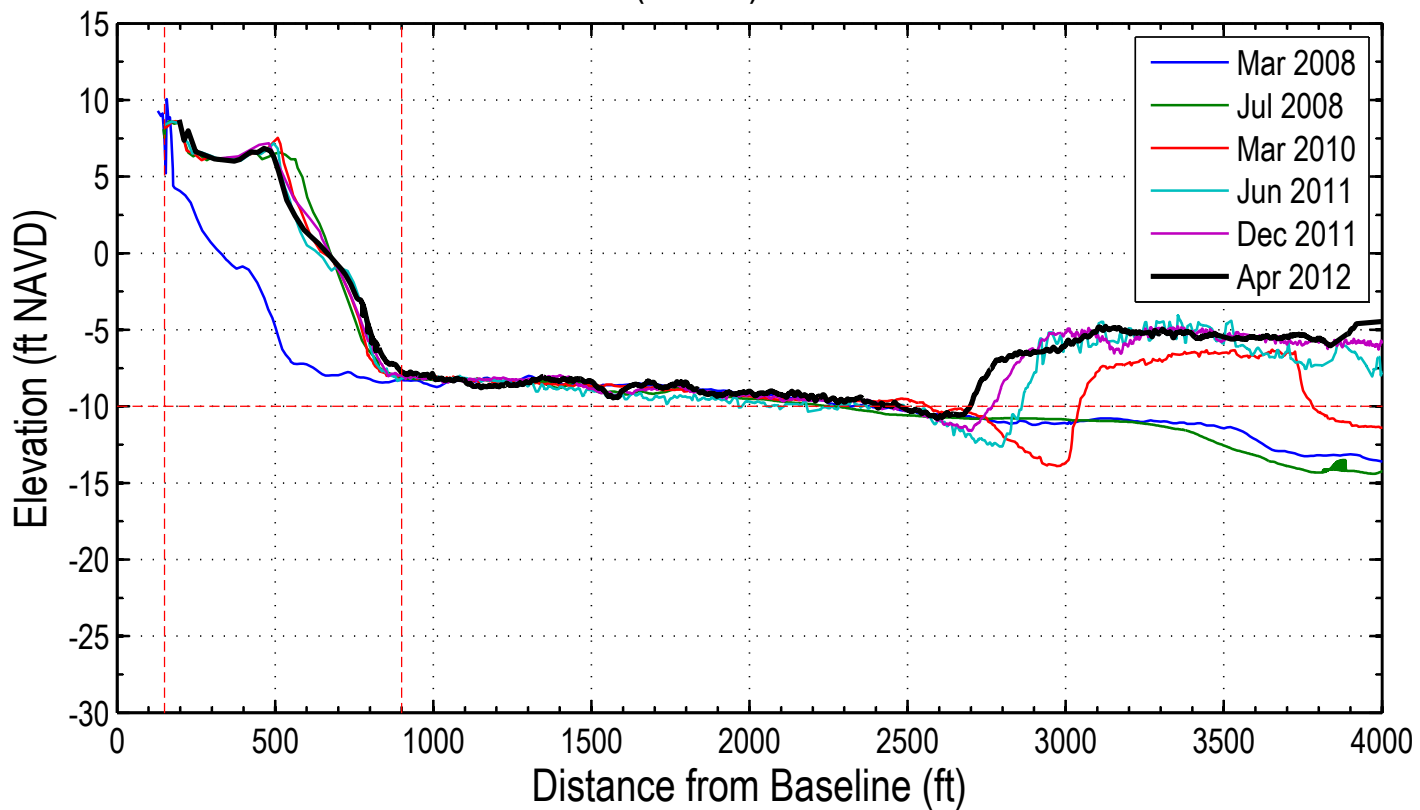

Station: 296+00 (Shipwatch)

Station: 298+00 (76+00) Summer House - BRC5, SCCC 3178

Station: 298+00 (76+00) Summer House - BRC5, SCCC 3178

Station: 300+00 (78+00) Summer House Villas

Station: 300+00 (78+00) Summer House Villas