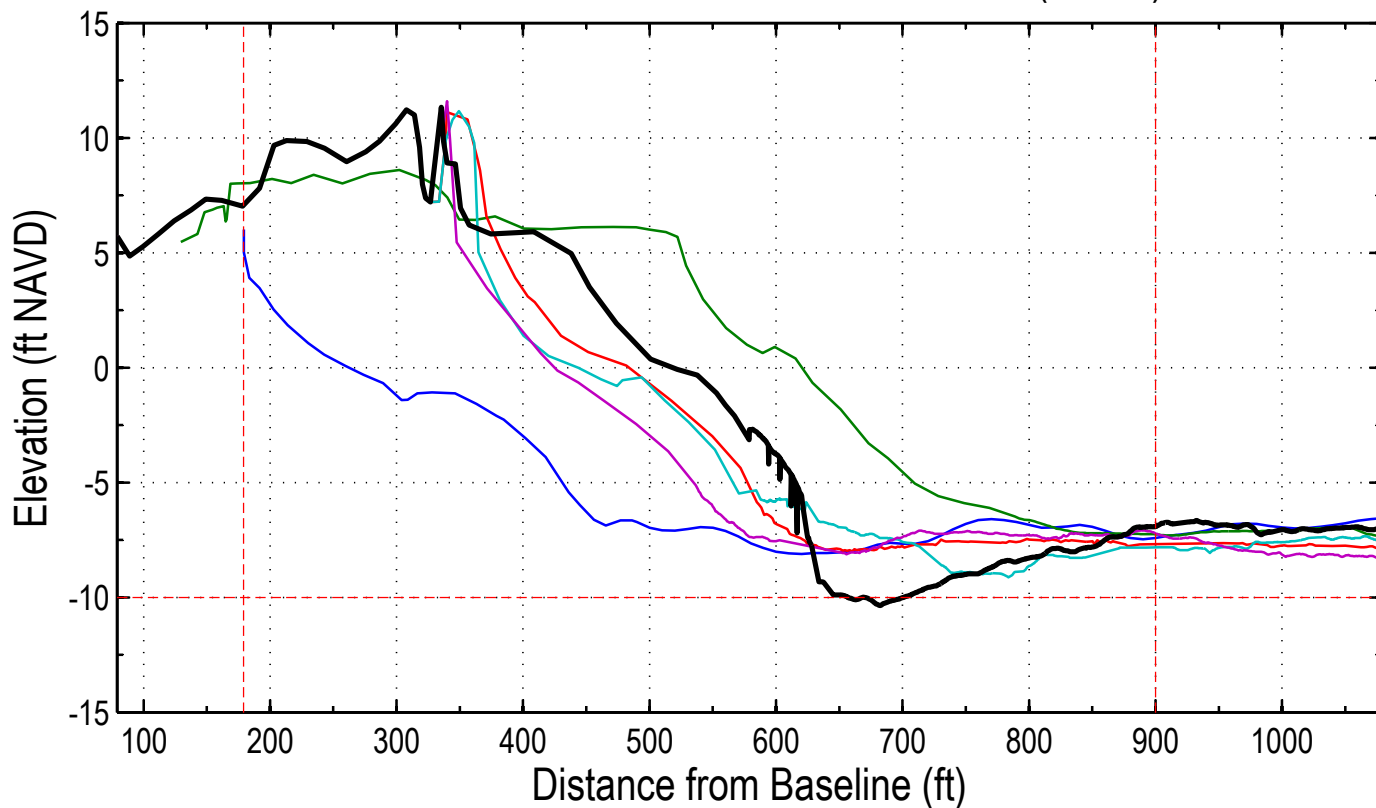

Station: 316 18TH GREEN - SCCC 3183 (94+00)