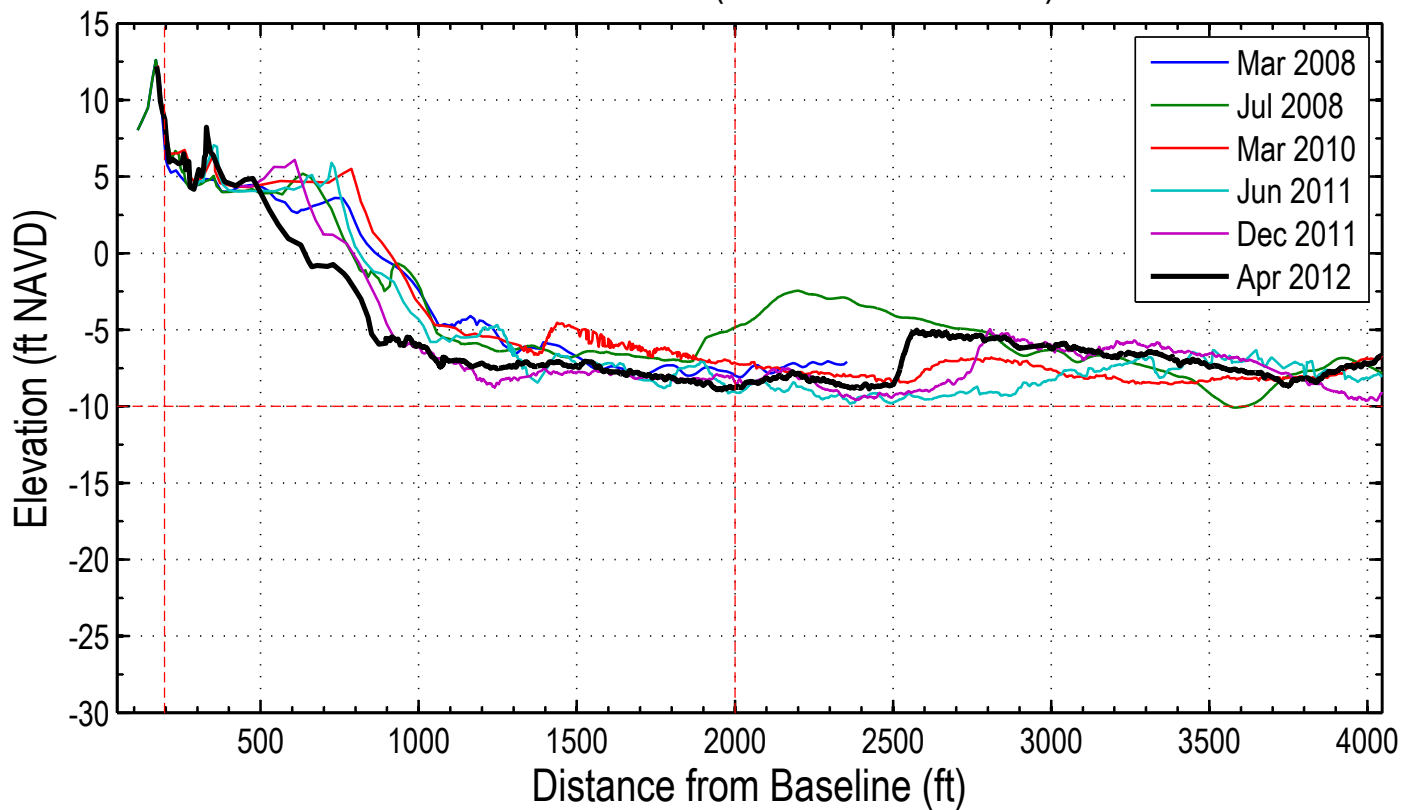

Station: 282+00 (60+00)

Station: 282+00 (60+00)

Station: 284+00 (Beach Club Villas II)

Station: 284+00 (Beach Club Villas II)

Station: 286+00 (64+00)

Station: 286+00 (64+00)

Station: 288+00 (66+00) MARINER'S WALK - BRC4, SCCC 3175