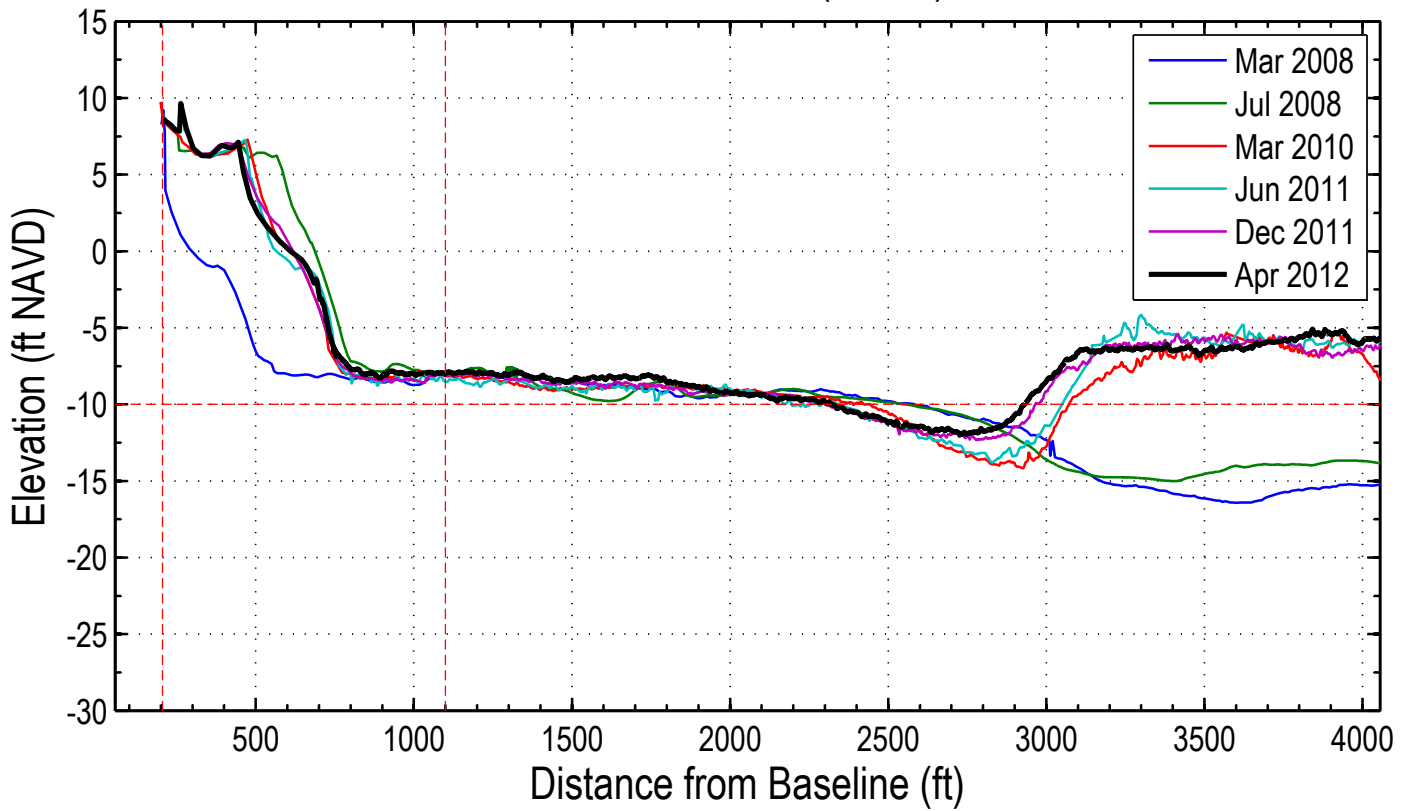

Station: 302+00 (80+00)

Station: 302+00 (80+00)

Station: 304+00 (82+00)

Station: 304+00 (82+00)

Station: 306+00 (84+00) PORT O'CALL I - BRC6, SCCC 3180

Station: 306+00 (84+00) PORT O'CALL I - BRC6, SCCC 3180