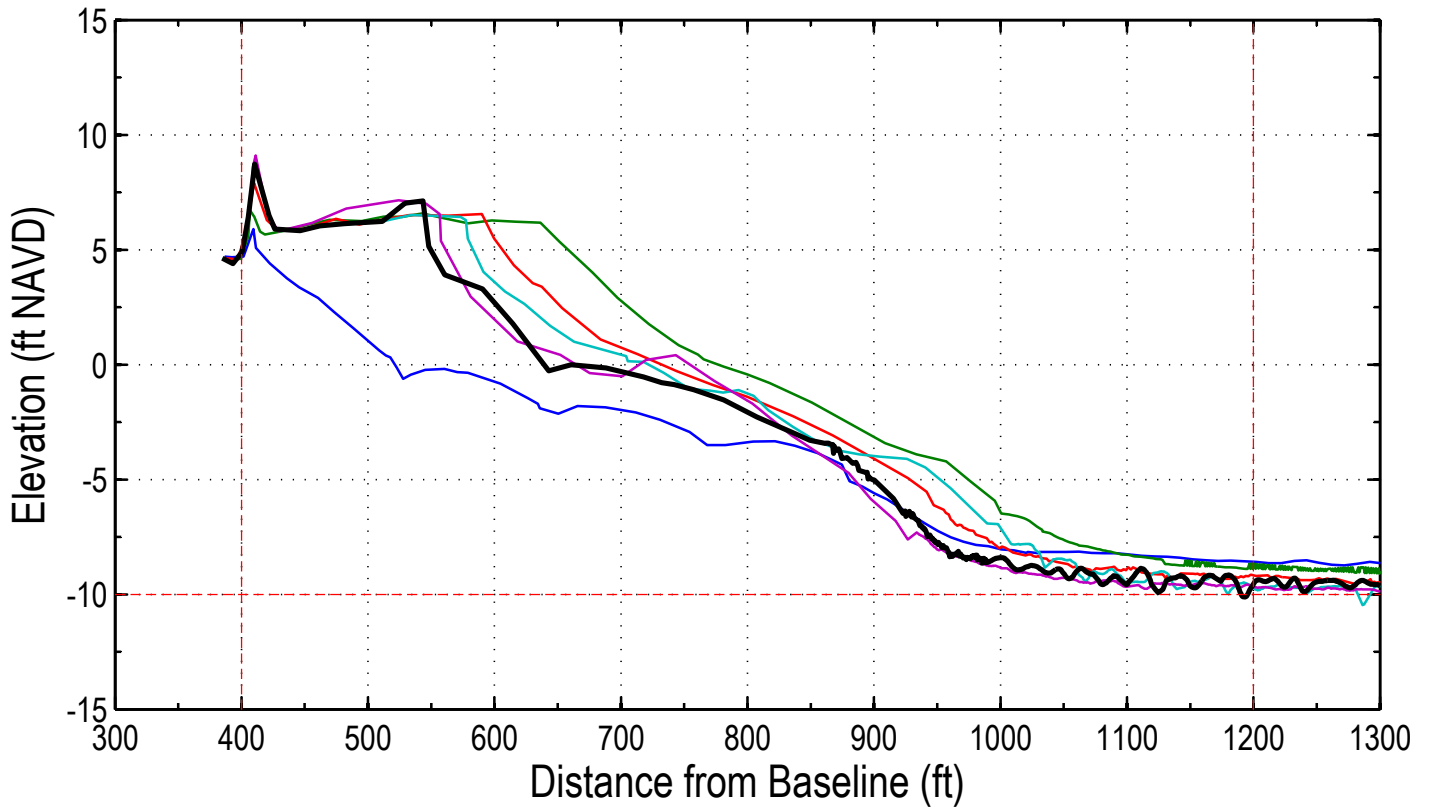

Station: 248+00 (26+00)

Station: 248+00 (26+00)

Station: 250+00 (28+00)

Station: 250+00 (28+00)

Station: 252+00 (30+00)

Station: 252+00 (30+00)

Station: 254+00 (32+00) (Seagrove Villas)

Station: 254+00 (32+00) (Seagrove Villas)

Station: 256+00 (34+00)

Station: 256+00 (34+00)

Station: 258+00 (36+00) BEACHWOOD EAST (SOUTH) - SCCC 3167

Station: 258+00 (36+00) BEACHWOOD EAST (SOUTH) - SCCC 3167

Station: 260+00 (38+00)

Station: 260+00 (38+00)