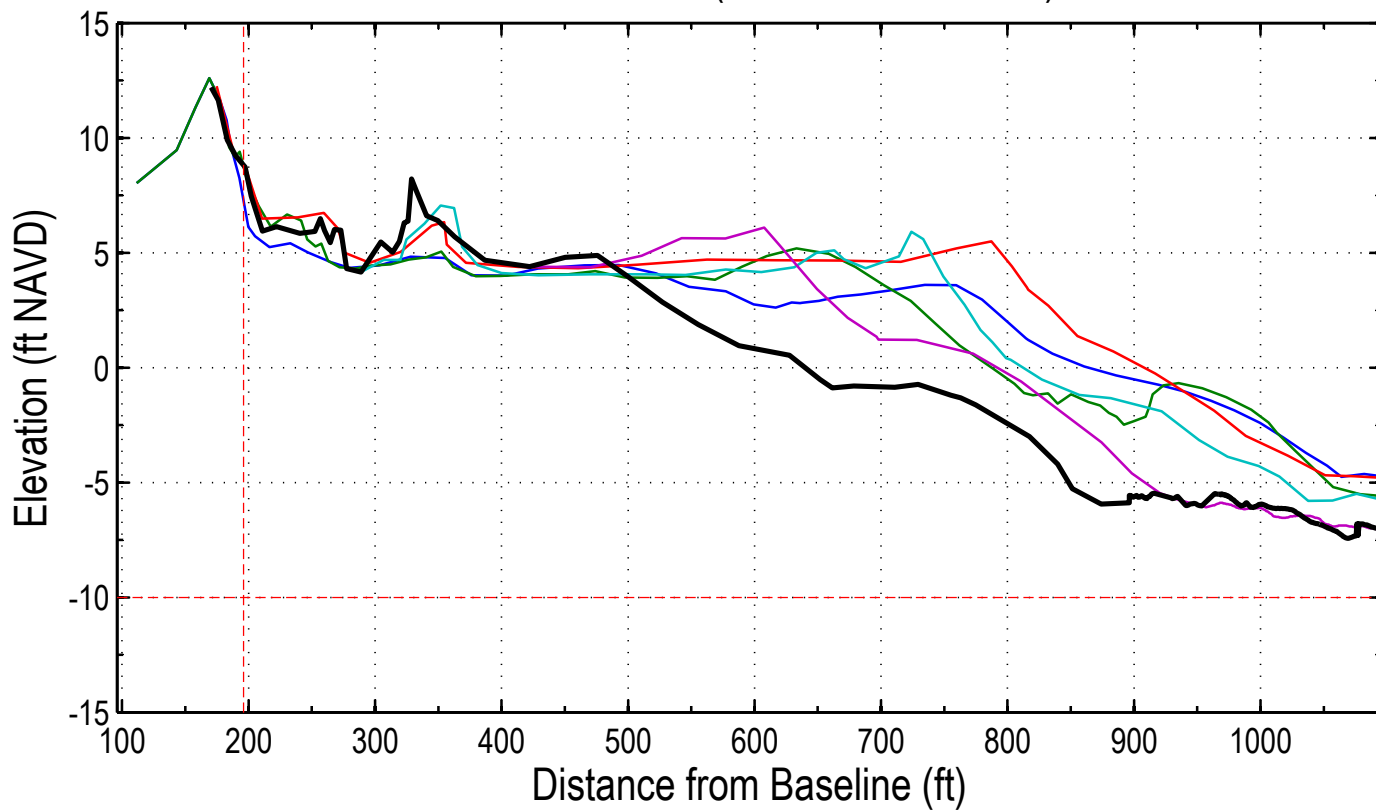

Station: 284+00 (Beach Club Villas II)