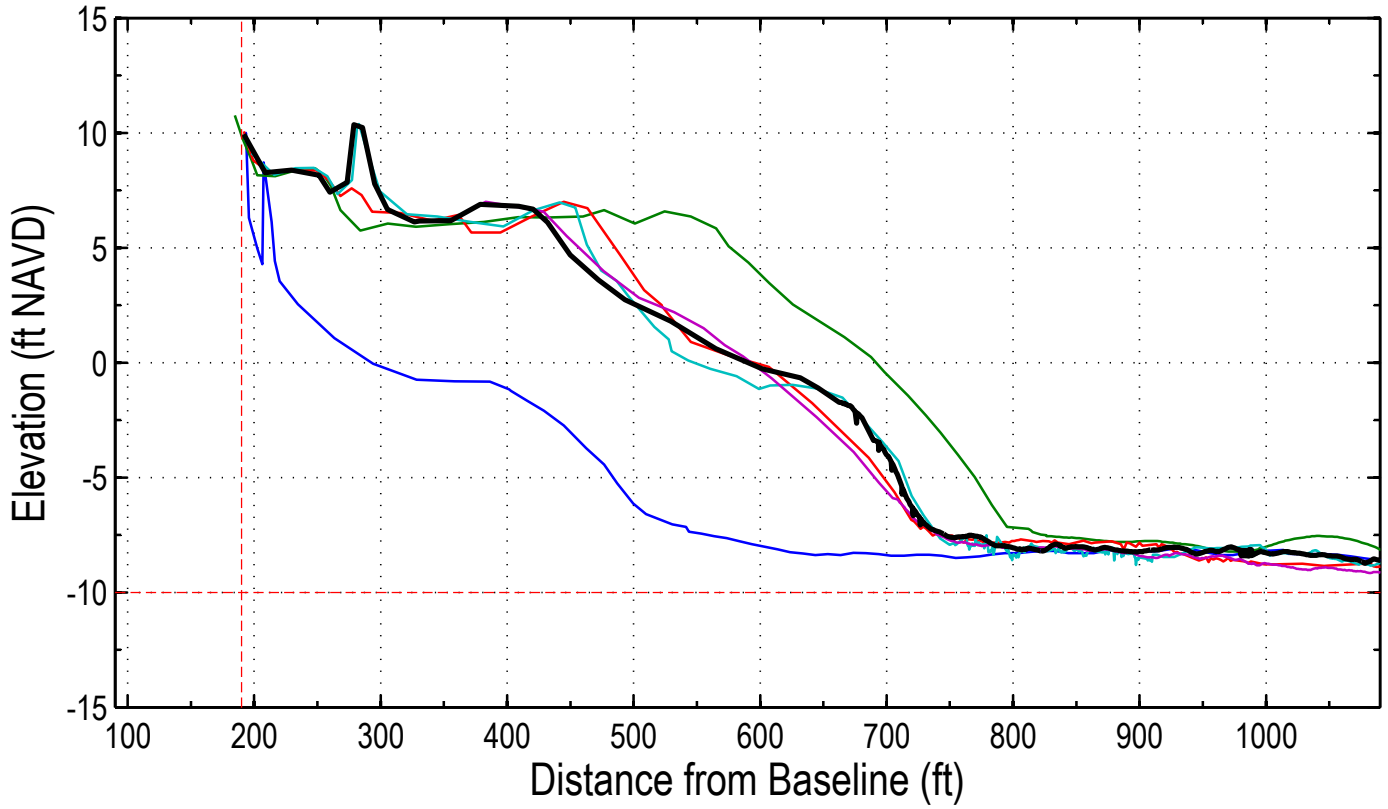

Station: 302+00 (80+00)

Station: 302+00 (80+00)

Station: 304+00 (82+00)

Station: 304+00 (82+00)

Station: 306+00 (84+00) PORT O'CALL I - BRC6, SCCC 3180

Station: 306+00 (84+00) PORT O'CALL I - BRC6, SCCC 3180

Station: 308+00 (86+00)

Station: 308+00 (86+00)

Station: 310+00 (88+00)

Station: 310+00 (88+00)

Station: 312+00 (90+00)

Station: 312+00 (90+00)

Station: 314+00 (92+00) 18TH HOLE

Station: 314+00 (92+00) 18TH HOLE