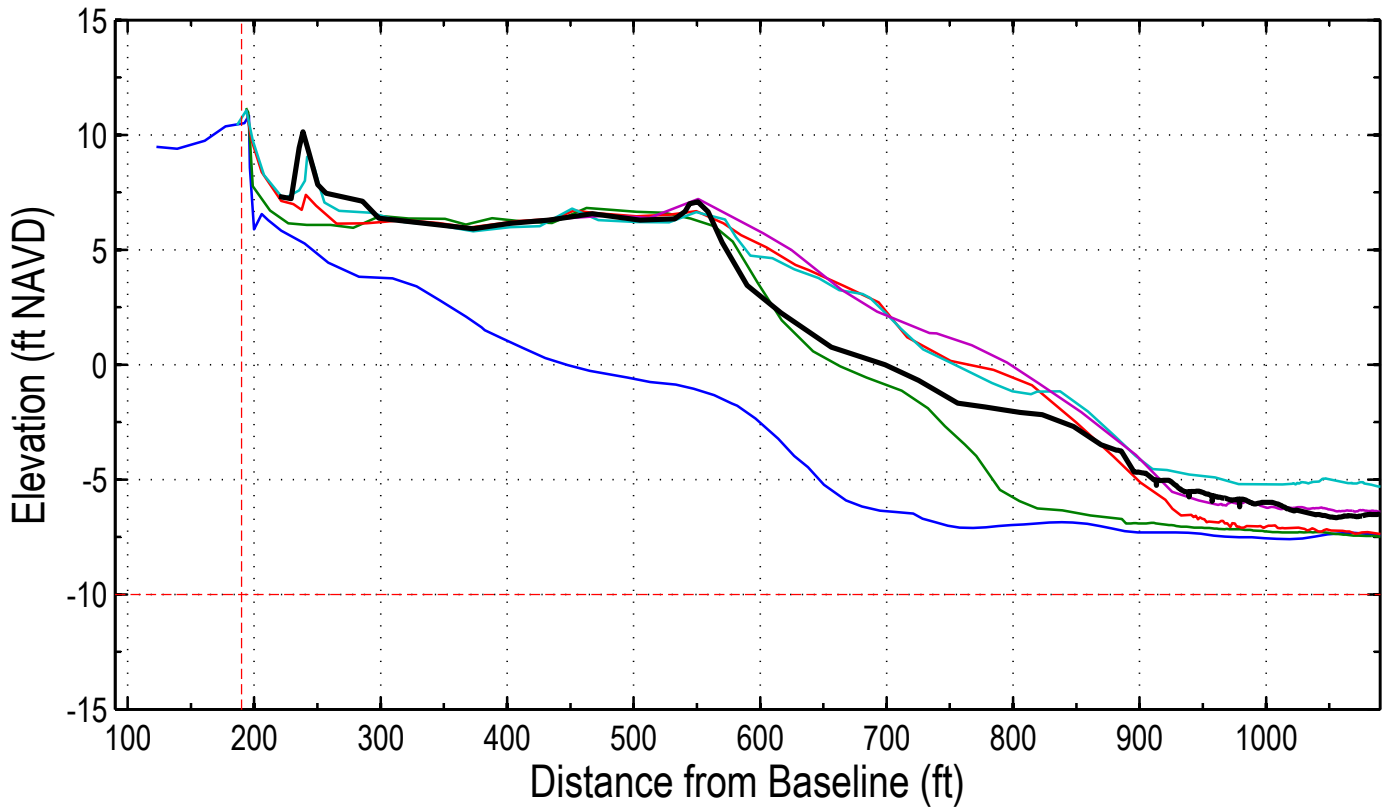

Station: 288+00 (66+00) MARINER'S WALK - BRC4, SCCC 3175

Station: 290+00 (68+00)

Station: 290+00 (68+00)

Station: 292+00 (70+00)

Station: 292+00 (70+00)

Station: 294+00 (72+00)

Station: 294+00 (72+00)

Station: 296+00 (Shipwatch)