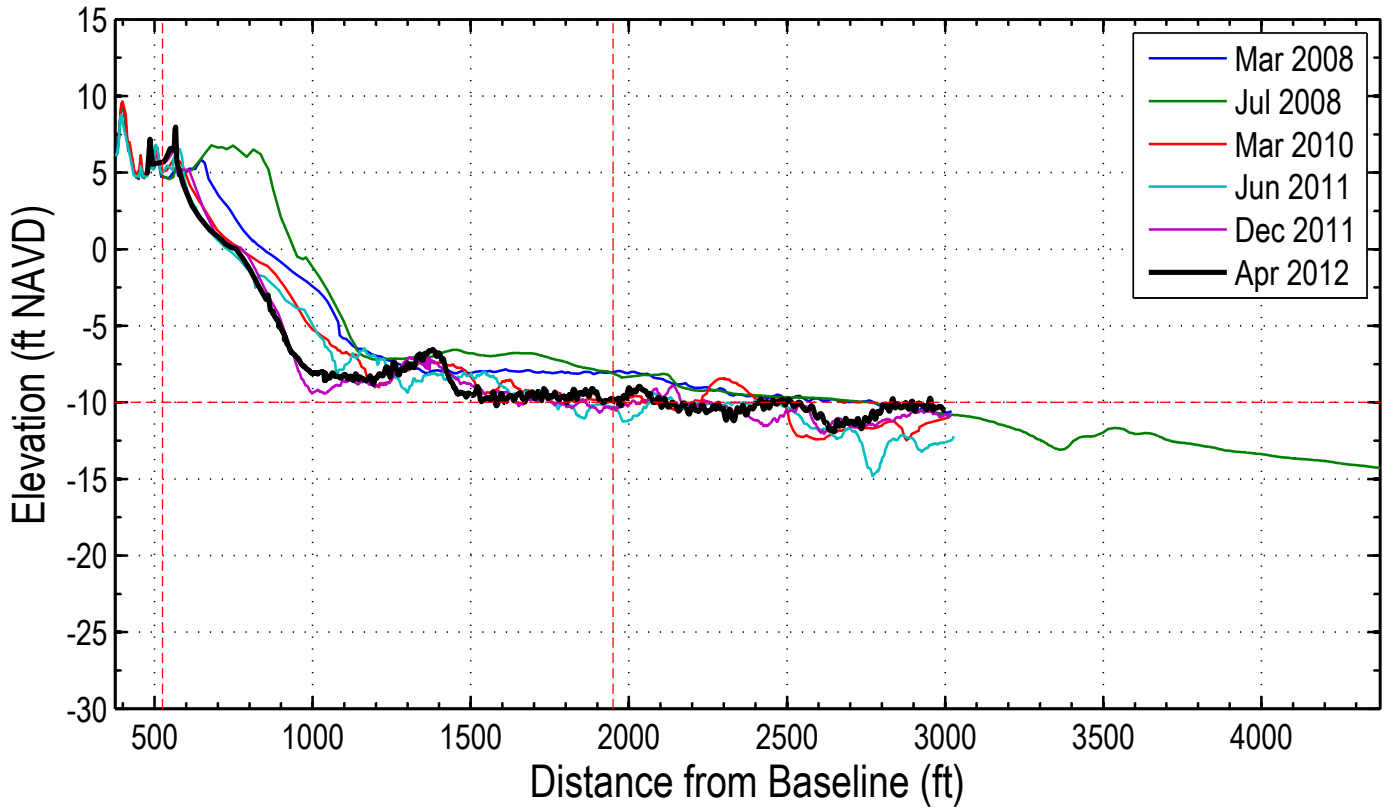

Station: 262+00 (40+00)

Station: 262+00 (40+00)

Station: 264+00 (42+00)

Station: 264+00 (42+00)

Station: 266+00 (44+00) BEACHWOOD EAST, BRC2, SCCC 3170

Station: 266+00 (44+00) BEACHWOOD EAST, BRC2, SCCC 3170

Station: 268+00 (46+00)

Station: 268+00 (46+00)

Station: 270+00 (48+00)

Station: 270+00 (48+00)

Station: 272+00 (50+00)

Station: 272+00 (50+00)

Station: 274+00 (52+00)

Station: 274+00 (52+00)