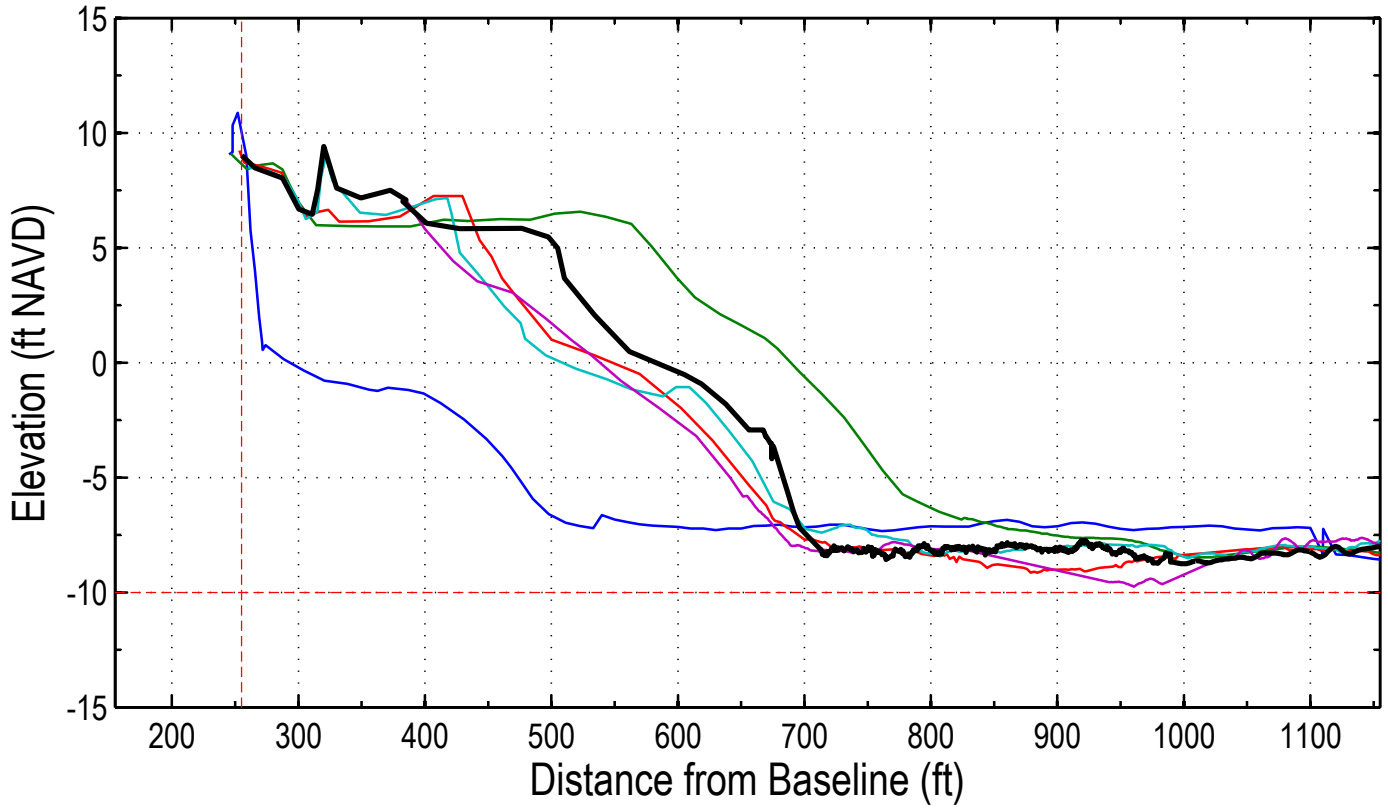

Station: 302+00 (80+00)

Station: 302+00 (80+00)

Station: 304+00 (82+00)

Station: 304+00 (82+00)

Station: 306+00 (84+00) PORT O'CALL I - BRC6, SCCC 3180

Station: 306+00 (84+00) PORT O'CALL I - BRC6, SCCC 3180

Station: 308+00 (86+00)

Station: 308+00 (86+00)

Station: 310+00 (88+00)

Station: 310+00 (88+00)

Station: 312+00 (90+00)

Station: 312+00 (90+00)

Station: 314+00 (92+00) 18TH HOLE

Station: 314+00 (92+00) 18TH HOLE