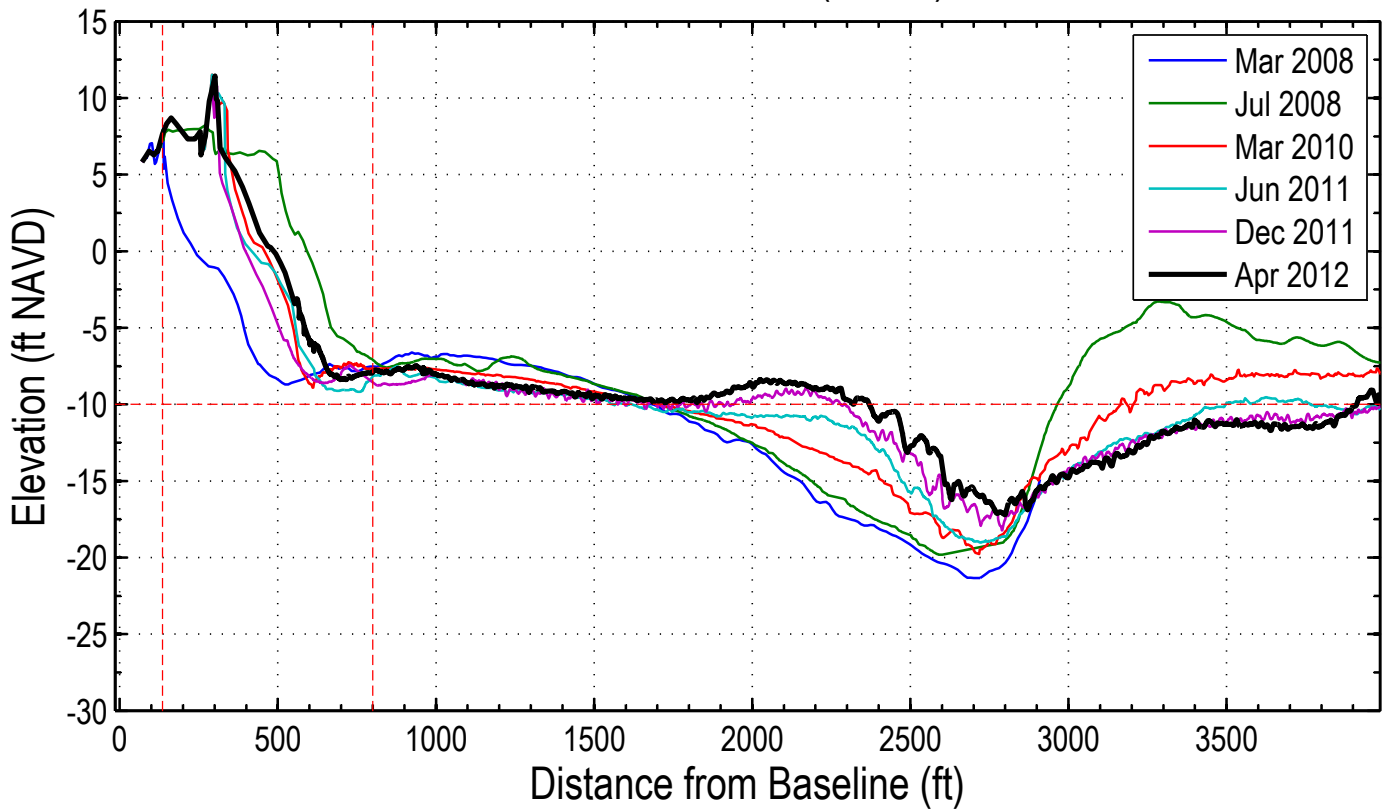

Station: 316 18TH GREEN - SCCC 3183 (94+00)

Station: 316 18TH GREEN - SCCC 3183 (94+00)

Station: 318+00 (96+00)

Station: 318+00 (96+00)

Station: 320+00 (98+00)

Station: 320+00 (98+00)

Station: 322+00 (100+00)