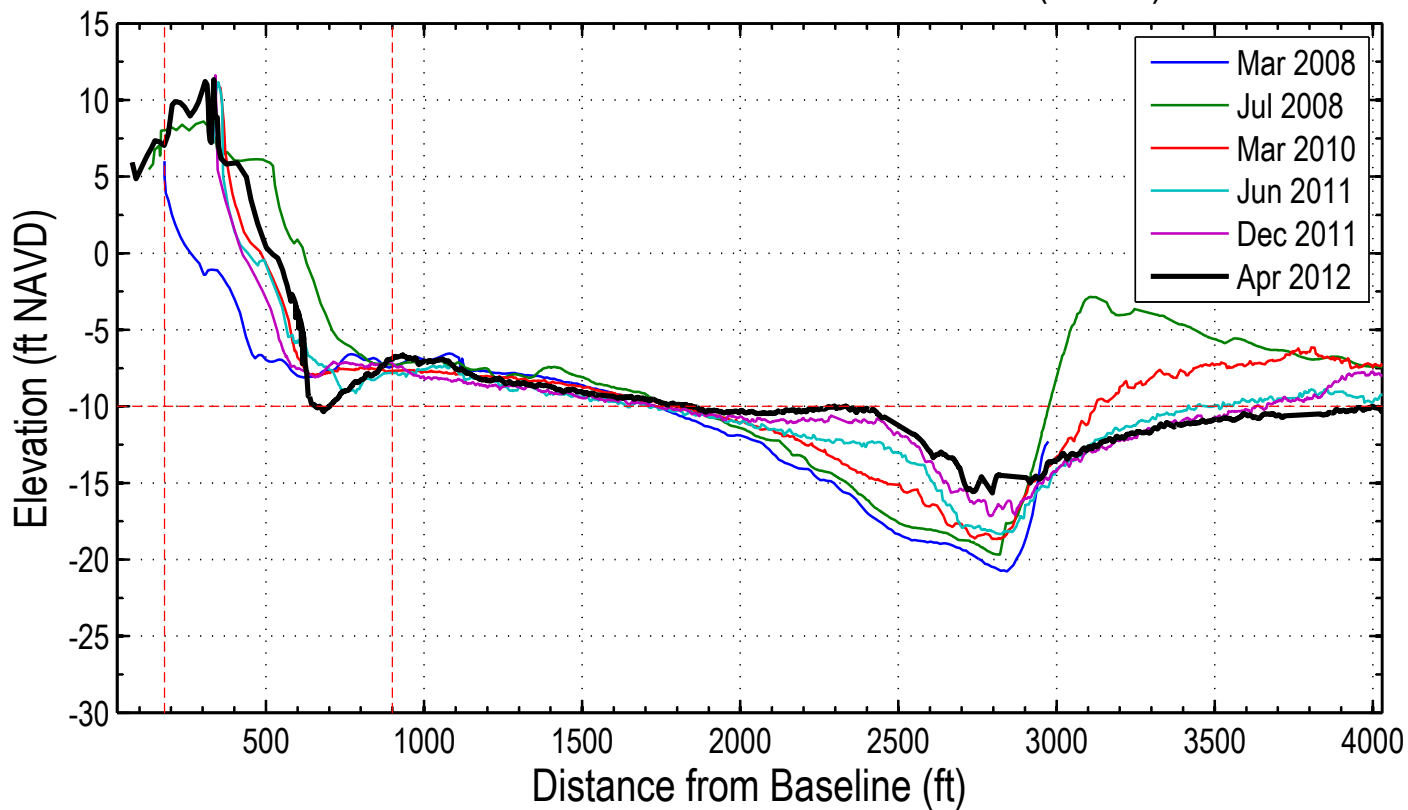

Station: 318+00 (96+00)

Station: 316 18TH GREEN - SCCC 3183 (94+00)