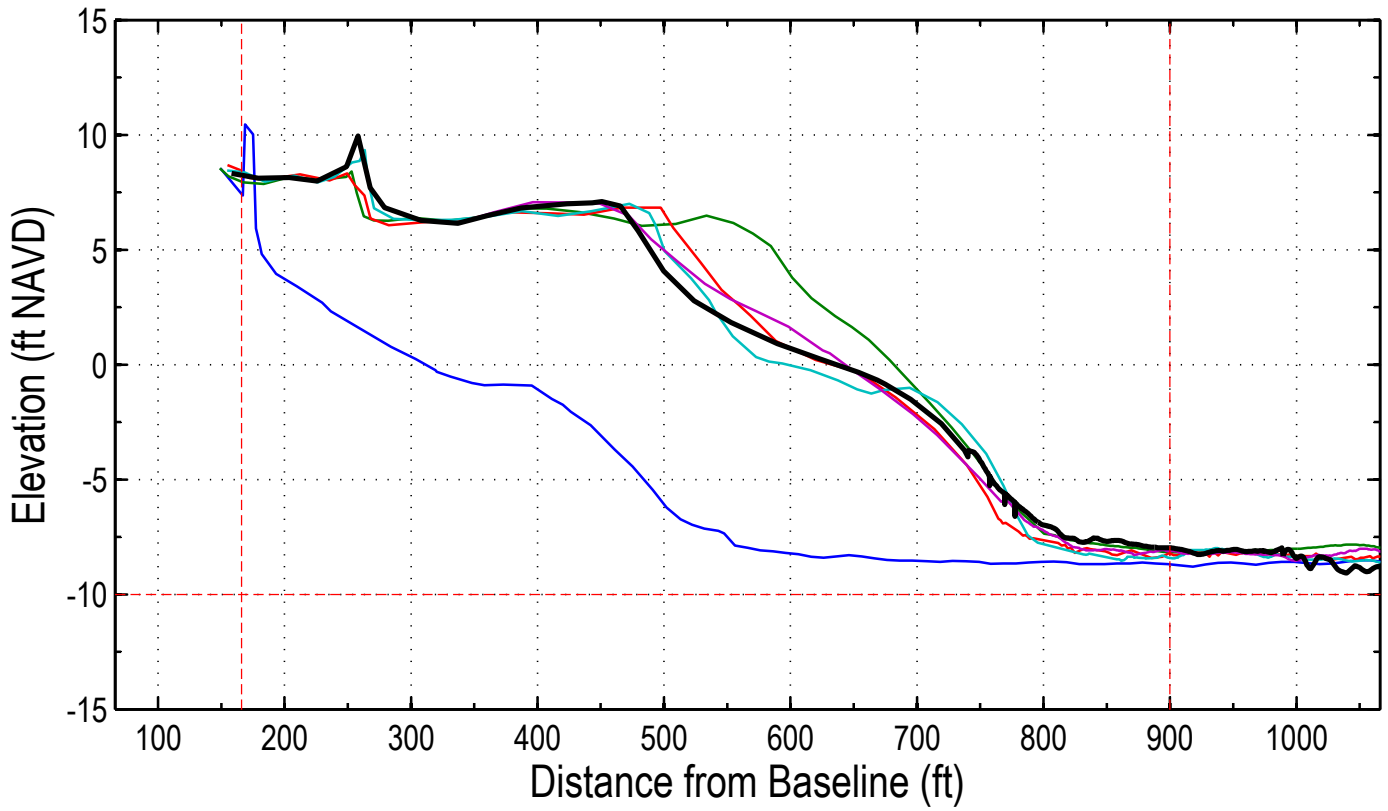

Station: 302+00 (80+00)