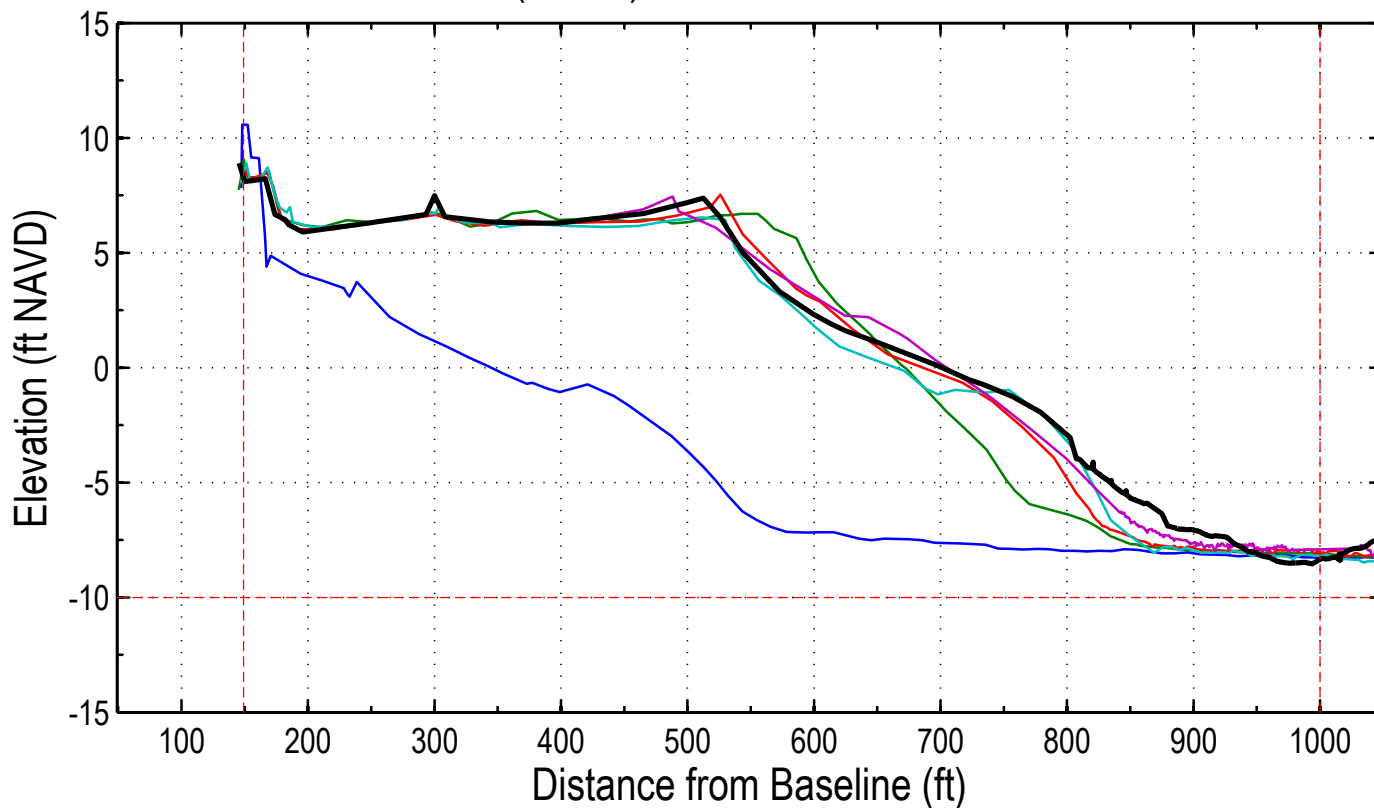

Station: 298+00 (76+00) Summer House - BRC5, SCCC 3178