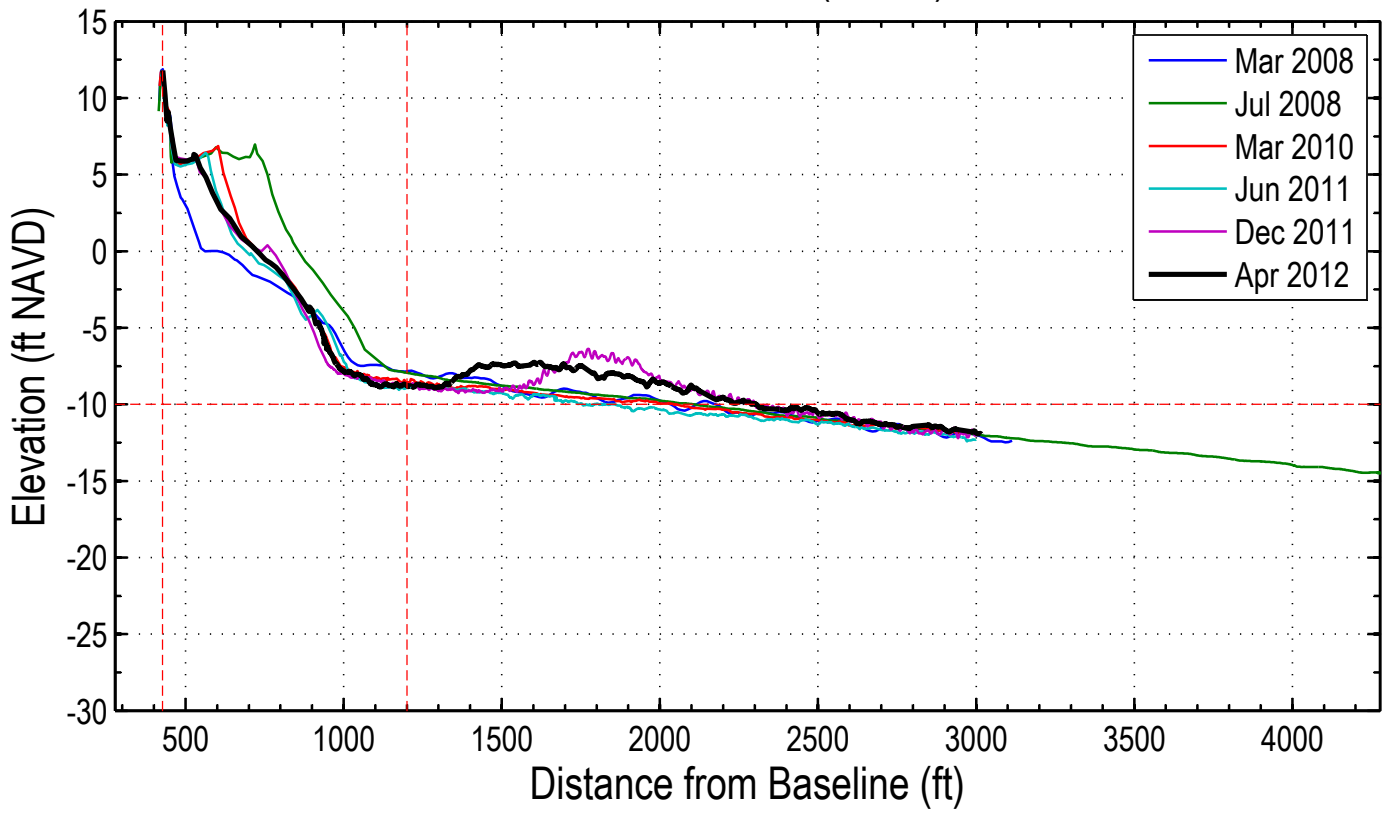

Station: 248+00 (26+00)

Station: 248+00 (26+00)

Station: 250+00 (28+00)

Station: 250+00 (28+00)

Station: 252+00 (30+00)

Station: 252+00 (30+00)

Station: 254+00 (32+00) (Seagrove Villas)

Station: 254+00 (32+00) (Seagrove Villas)

Station: 256+00 (34+00)

Station: 256+00 (34+00)

Station: 258+00 (36+00) BEACHWOOD EAST (SOUTH) - SCCC 3167

Station: 258+00 (36+00) BEACHWOOD EAST (SOUTH) - SCCC 3167

Station: 260+00 (38+00)

Station: 260+00 (38+00)