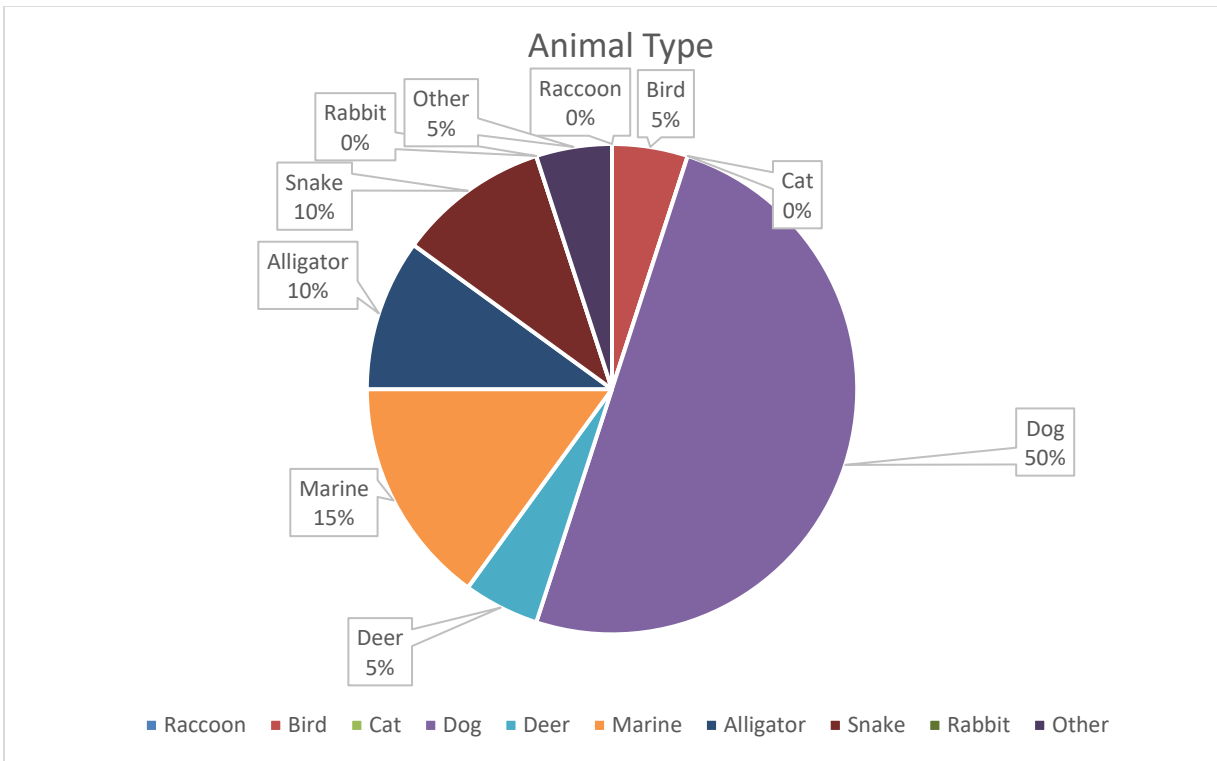

The department hosted the National Night Out event on October 4th with approximately 300 citizens in attendance.

Incidents of interest in October include 36 arrests, 296 traffic stops, 13 drug related charges, 18 speeding citations and 16 arrests for driving under the influence.

● Jan/Feb 2022 ● Jan/Feb 2021 ● Mar - Oct. 2022
● Mar - Oct 2021 ● Nov & Dec-22 ● Nov & Dec-21

Animal Control Calls for Service

■ 2021 4th Qrt. ■ 2022 4th Qrt2 ■ 2021 3rd Qrt ■ 2022 3rd Qrt
■ 2021 2nd Qrt ■ 2022 2nd Qrt2 ■ 2021 1st Qrt ■ 2022 1st Qrt

ANIMAL CONTROL ANIMAL TYPE – OCTOBER

Animal Control Officer Stats

*Busiest day of the month: October 14th (incoming and outgoing)

*Busiest half hour:

- October 14th - 17:30 pm - 18:00 pm, 64 vehicles (incoming)