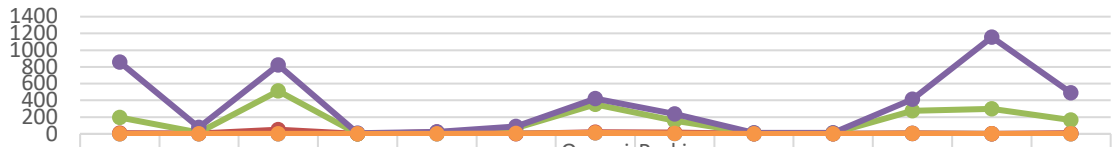

Parking Citations by Violation

	4ft. Off Pavement	Fire Hydrant	Residential Only	Handicap Parking	Double Parking	Parallel Parking	Opposite Direction	Parking on Sidewalk	Loading Zone	Vehicle Boot	No Parking Zone	Meter Violation	Other
Jan/Feb 2022	1	0	2	0	0	5	11	4	0	1	3	0	2
Jan/Feb 2021	9	5	50	0	20	0	20	16	1	1	5	0	8
Mar - Oct. 2022	196	15	512	1	5	71	352	157	9	8	275	297	166
Mar - Oct 2021	857	77	823	8	24	87	420	238	13	11	413	1,155	489
Nov & Dec-22													
Nov & Dec-21	2	0	1	0	0	3	12	3	0	0	5	0	0

● Jan/Feb 2022   ● Jan/Feb 2021   ● Mar - Oct. 2022
● Mar - Oct 2021   ● Nov & Dec-22   ● Nov & Dec-21