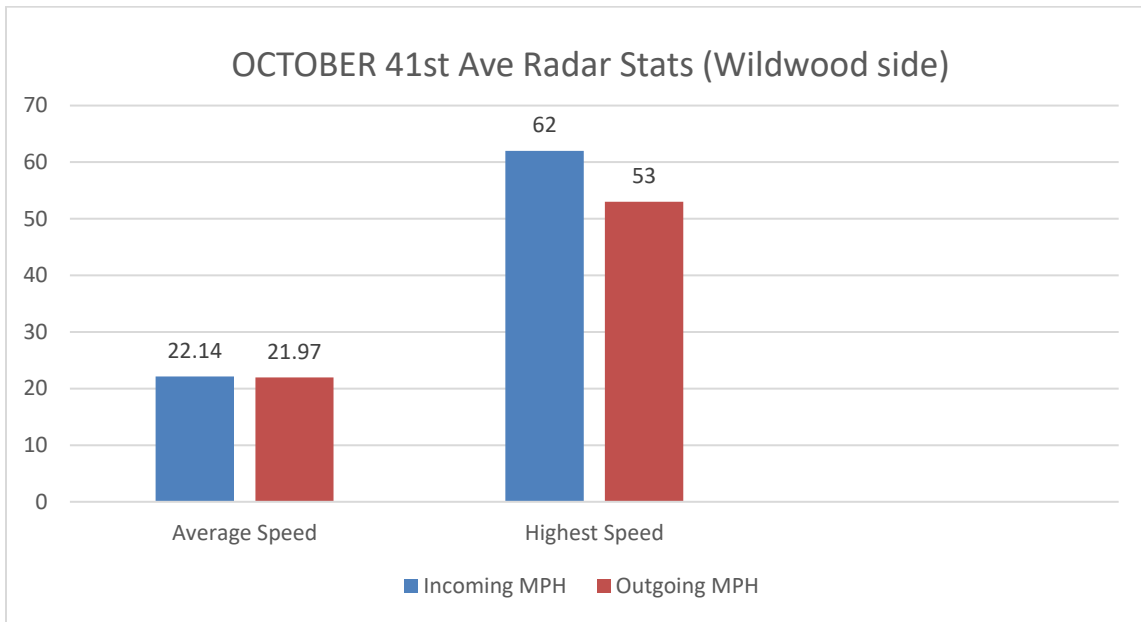

*Busiest day of the month: October 14th (incoming and outgoing)

*Busiest half hour:

- October 14th - 17:30 pm - 18:00 pm, 64 vehicles (incoming)

- October 8th - 11:30 am - 12:00 pm, 61 vehicles (outgoing)