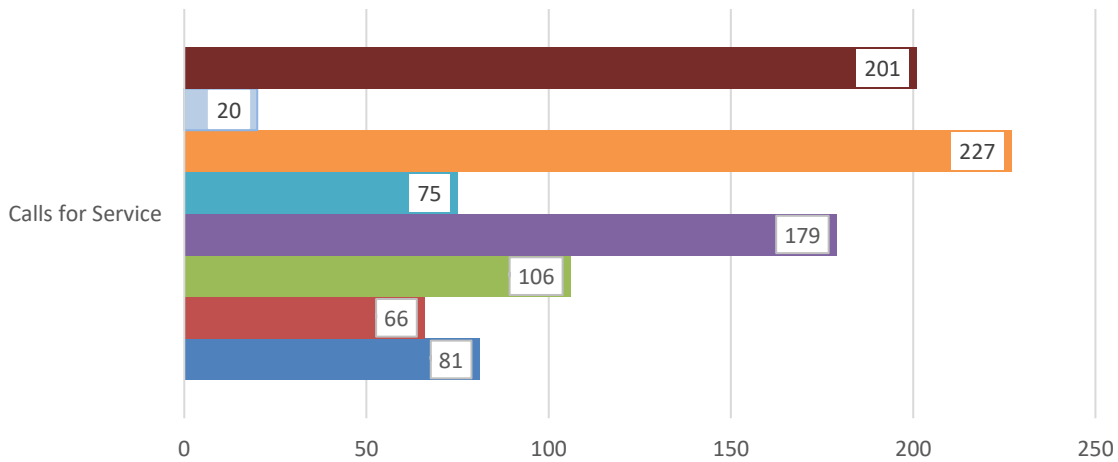

Animal Control Calls for Service

■ 2021 4th Qrt.   ■ 2022 4th Qrt2   ■ 2021 3rd Qrt   ■ 2022 3rd Qrt
■ 2021 2nd Qrt   ■ 2022 2nd Qrt2   ■ 2021 1st Qrt   ■ 2022 1st Qrt