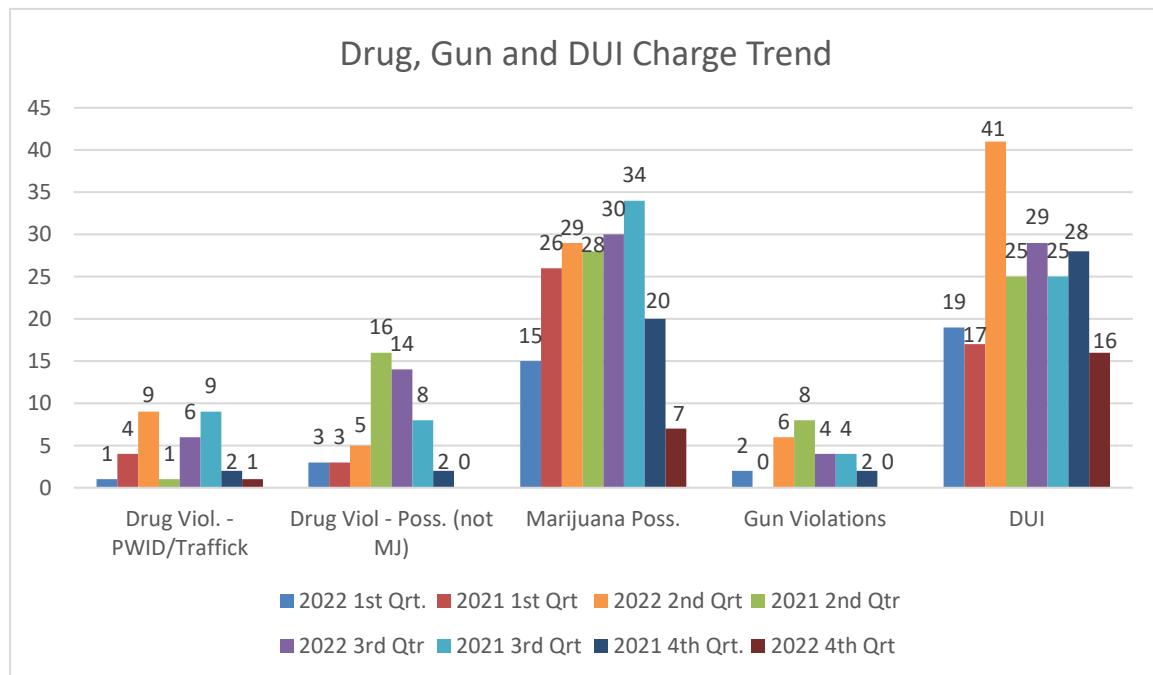

ISLE OF PALMS POLICE DEPARTMENT MONTHLY REPORT OCTOBER 2022

Sworn Vacancies – 9 % (2 Police Officer) (1 in Academy, 1 in Pre-Academy)
Beach Service Officer Vacancies – 80% (8 Beach Services)
Non-Sworn Vacancies – 12.5% (1 Part Time Code Enforcement)