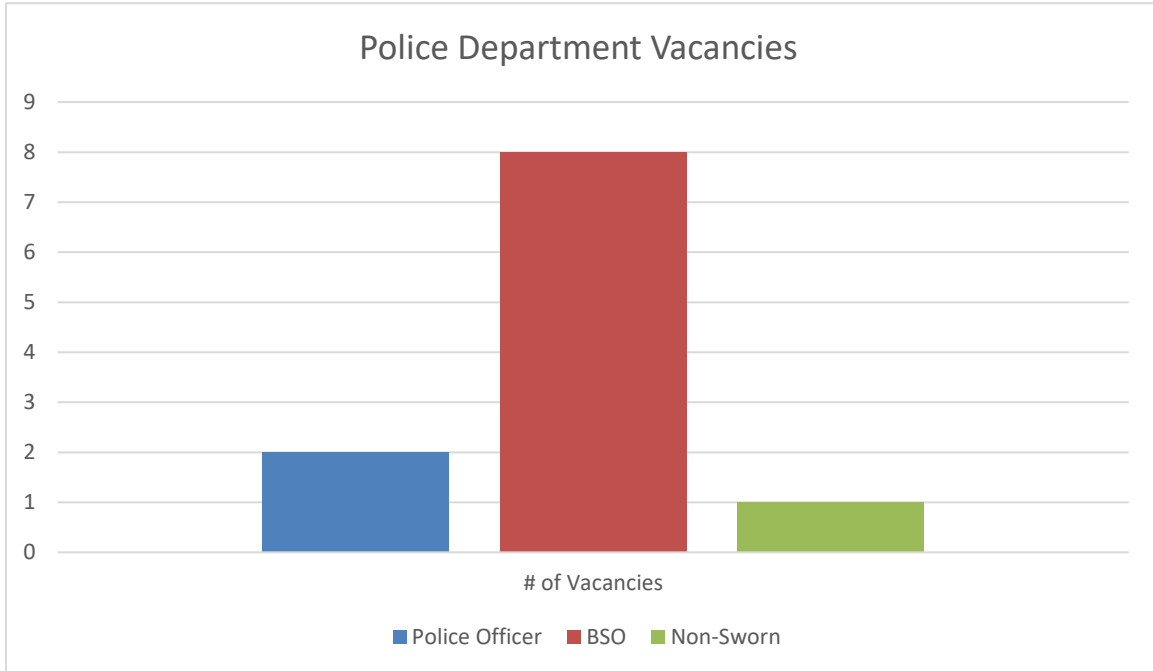

ISLE OF PALMS POLICE DEPARTMENT MONTHLY REPORT OCTOBER 2022

Sworn Vacancies – 9 % (2 Police Officer) (1 in Academy, 1 in Pre-Academy)
Beach Service Officer Vacancies – 80% (8 Beach Services)
Non-Sworn Vacancies – 12.5% (1 Part Time Code Enforcement)