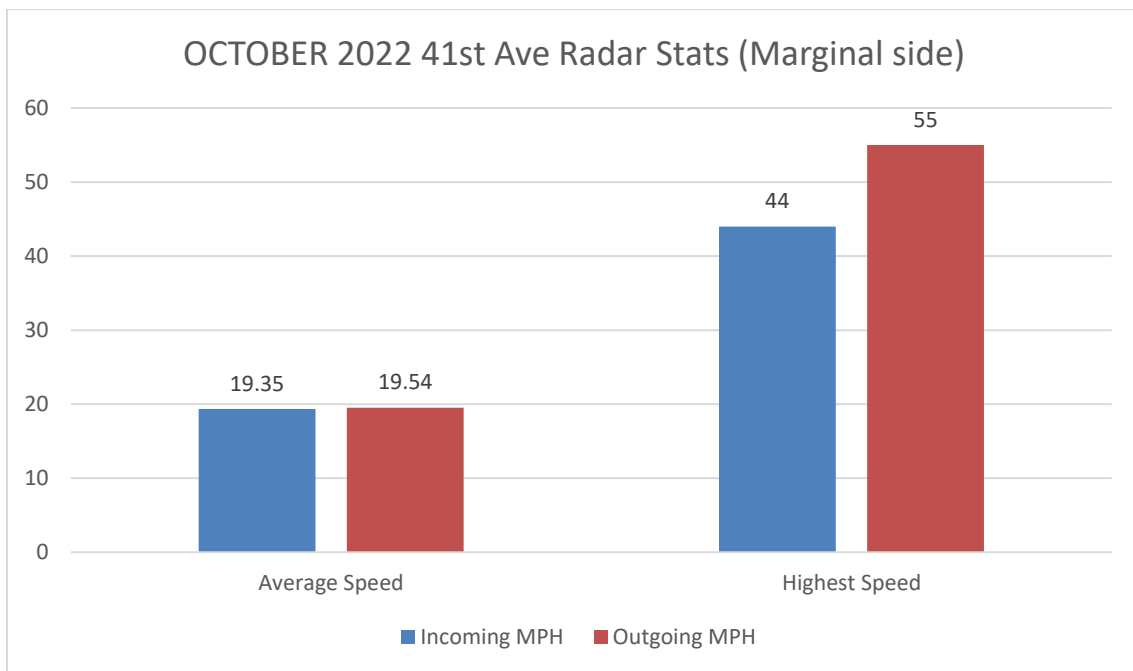

ANIMAL CONTROL ANIMAL TYPE – OCTOBER

Animal Control Officer Stats

*Busiest day of the month: October 14th (incoming and outgoing)

*Busiest half hour:

- October 14th - 17:30 pm - 18:00 pm, 64 vehicles (incoming)

- October 8th - 11:30 am - 12:00 pm, 61 vehicles (outgoing)

*Busiest days of the month: October 8th (incoming and outgoing)

*Busiest half hour:

- October 8th - 15:00 pm – 15:30 pm, 43 vehicles (incoming)