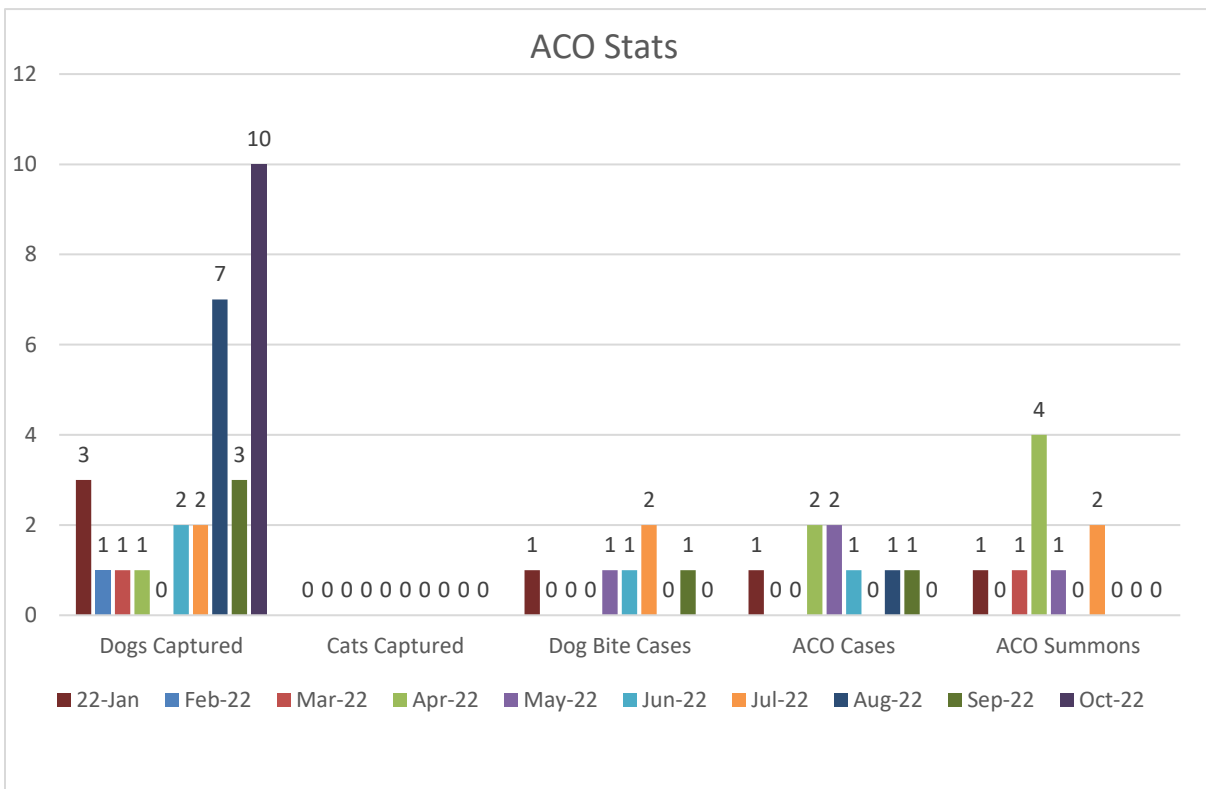

The department hosted the National Night Out event on October 4th with approximately 300 citizens in attendance.

Incidents of interest in October include 36 arrests, 296 traffic stops, 13 drug related charges, 18 speeding citations and 16 arrests for driving under the influence.

● Jan/Feb 2022 ● Jan/Feb 2021 ● Mar - Oct. 2022
● Mar - Oct 2021 ● Nov & Dec-22 ● Nov & Dec-21

Animal Control Calls for Service

■ 2021 4th Qrt. ■ 2022 4th Qrt2 ■ 2021 3rd Qrt ■ 2022 3rd Qrt
■ 2021 2nd Qrt ■ 2022 2nd Qrt2 ■ 2021 1st Qrt ■ 2022 1st Qrt

ANIMAL CONTROL ANIMAL TYPE – OCTOBER

Animal Control Officer Stats

*Busiest day of the month: October 14th (incoming and outgoing)

*Busiest half hour:

- October 14th - 17:30 pm - 18:00 pm, 64 vehicles (incoming)

- October 8th - 11:30 am - 12:00 pm, 61 vehicles (outgoing)

*Busiest days of the month: October 8th (incoming and outgoing)

*Busiest half hour:

- October 8th - 15:00 pm – 15:30 pm, 43 vehicles (incoming)