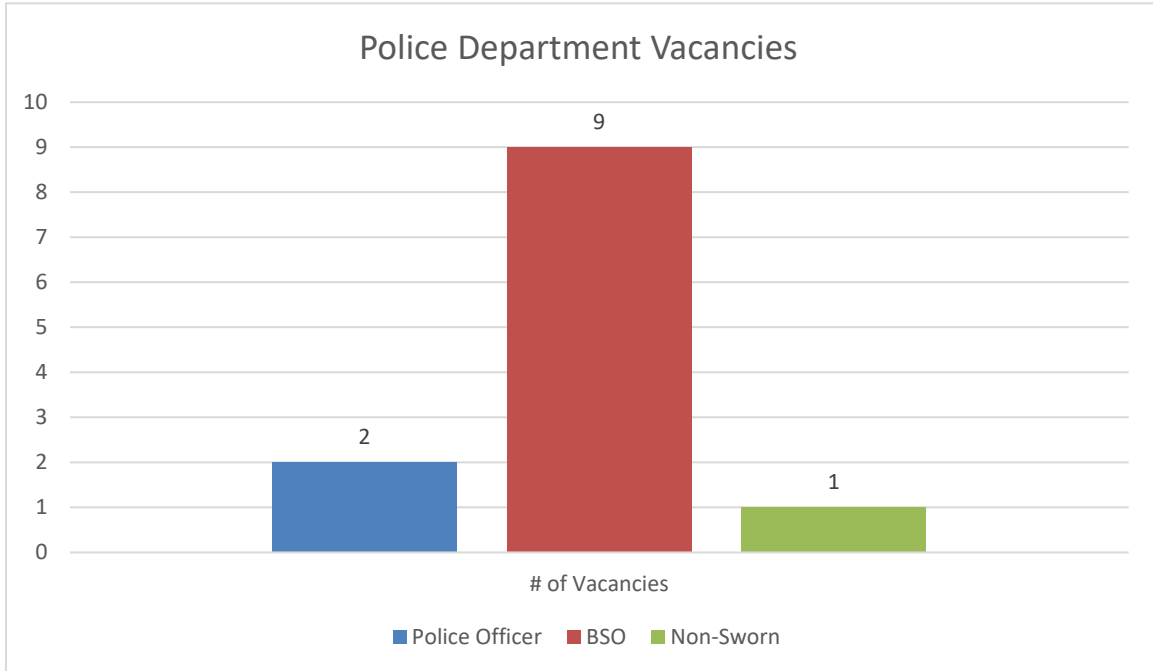

ISLE OF PALMS POLICE DEPARTMENT MONTHLY REPORT NOVEMBER 2022

Sworn Vacancies – 5 % (1 Police Officer) (3 in Pre-Academy)
Beach Service Officer Vacancies – 100% (9 Beach Services)
Non-Sworn Vacancies – 12.5% (1 Part Time Code Enforcement)