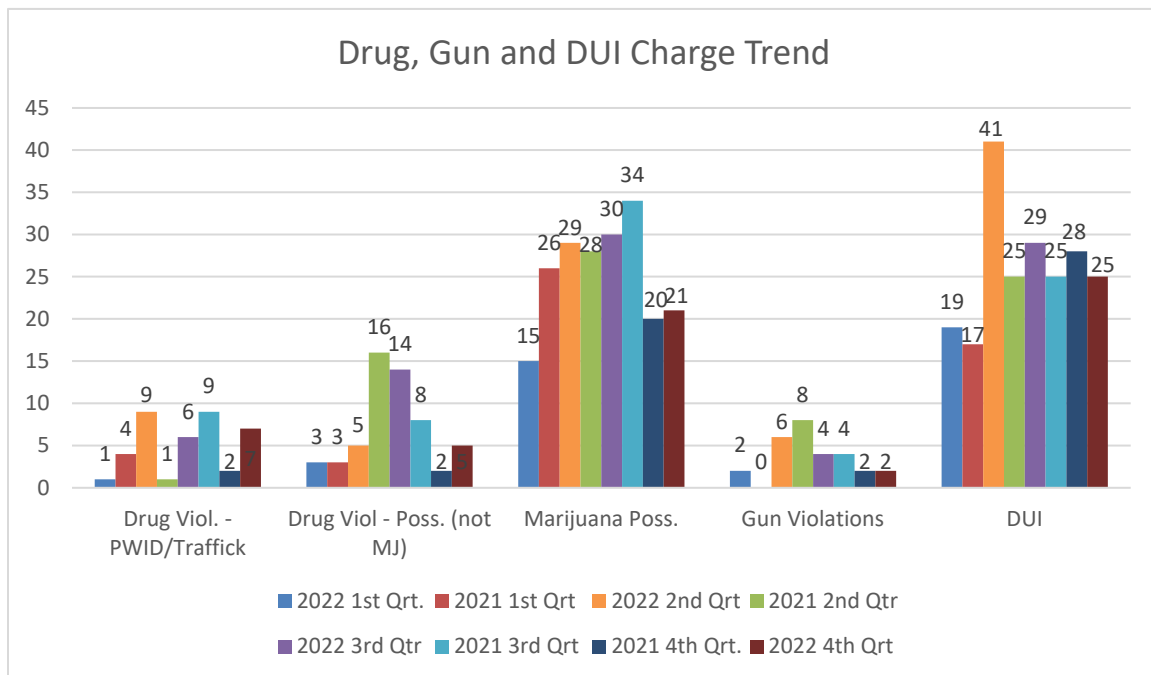

ISLE OF PALMS POLICE DEPARTMENT MONTHLY REPORT NOVEMBER 2022

Sworn Vacancies – 5 % (1 Police Officer) (3 in Pre-Academy)
Beach Service Officer Vacancies – 100% (9 Beach Services)
Non-Sworn Vacancies – 12.5% (1 Part Time Code Enforcement)