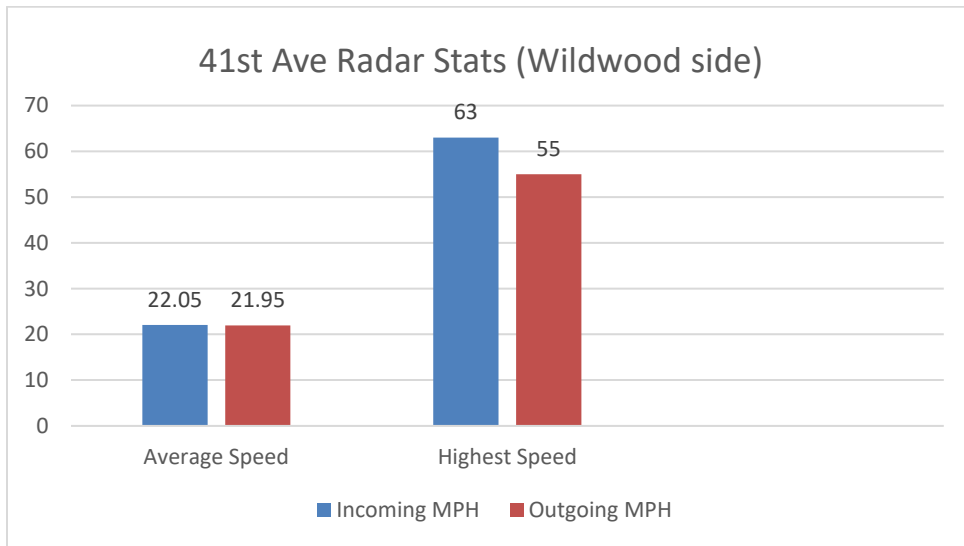

# Animal Control Officer Stats

\*Busiest day of the month: November 12th

\*Busiest half hour:

- November 12th - 14:30 pm - 15:00 pm, 53 vehicles (incoming)
- November 11<sup>th</sup> - 11:30 am - 12:00 pm, 67 vehicles (outgoing)
- Total Incoming Vehicles – 20,426
- Total Outgoing Vehicles - 20,883