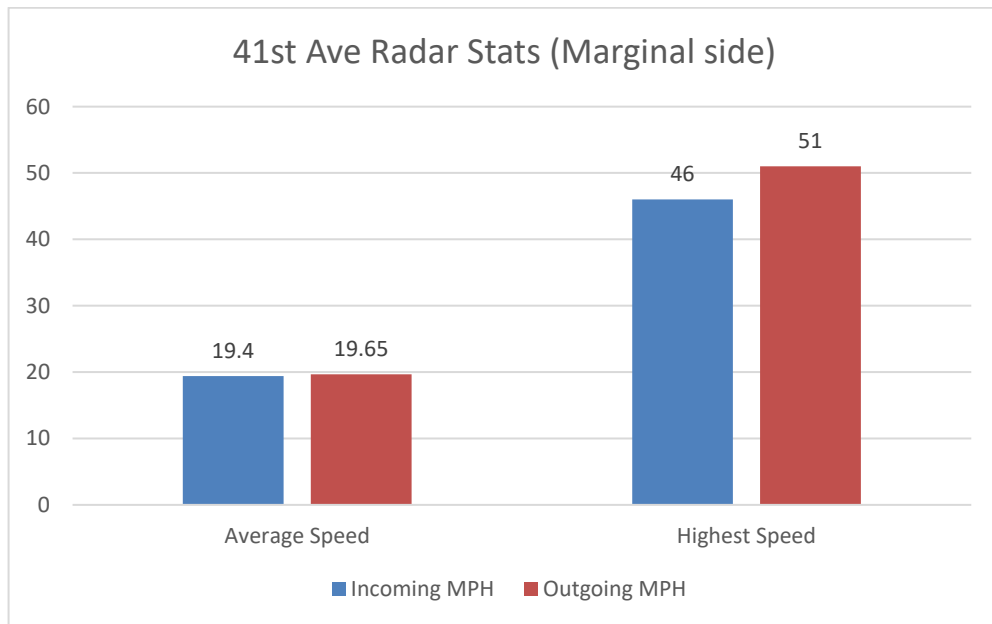

# Animal Control Officer Stats

\*Busiest day of the month: November 12th

\*Busiest half hour:

- November 12th - 14:30 pm - 15:00 pm, 53 vehicles (incoming)
- November 11<sup>th</sup> - 11:30 am - 12:00 pm, 67 vehicles (outgoing)
- Total Incoming Vehicles – 20,426
- Total Outgoing Vehicles - 20,883