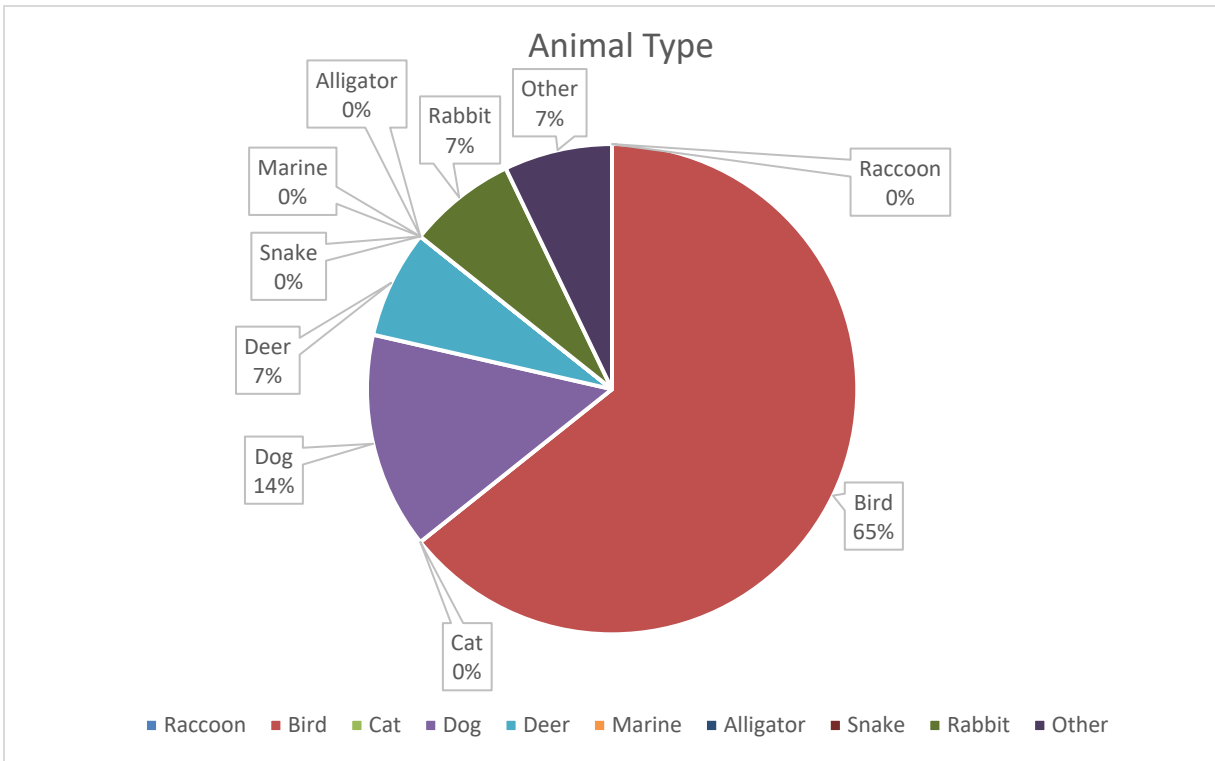

ANIMAL CONTROL ANIMAL TYPE – NOVEMBER 2022