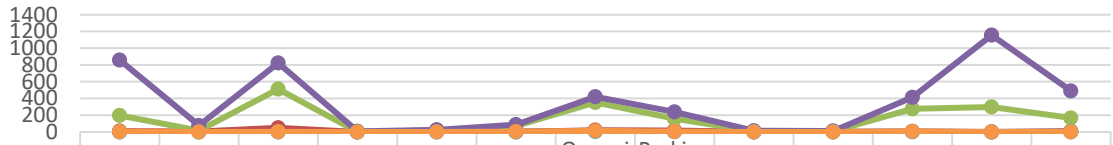

Parking Citations by Violation

	4ft. Off Pavement	Fire Hydrant	Residential Only	Handicap Parking	Double Parking	Parallel Parking	Opposite Direction	Parking on Sidewalk	Loading Zone	Vehicle Boot	No Parking Zone	Meter Violation	Other
Jan/Feb 2022	1	0	2	0	0	5	11	4	0	1	3	0	2
Jan/Feb 2021	9	5	50	0	20	0	20	16	1	1	5	0	8
Mar - Oct. 2022	196	15	512	1	5	71	352	157	9	8	275	297	166
Mar - Oct 2021	857	77	823	8	24	87	420	238	13	11	413	1,155	489
Nov & Dec-22	0	0	0	0	0	0	3	1	0	0	1	0	1
Nov & Dec-21	2	0	1	0	0	3	12	3	0	0	5	0	0

● Jan/Feb 2022   ● Jan/Feb 2021   ● Mar - Oct. 2022
● Mar - Oct 2021   ● Nov & Dec-22   ● Nov & Dec-21