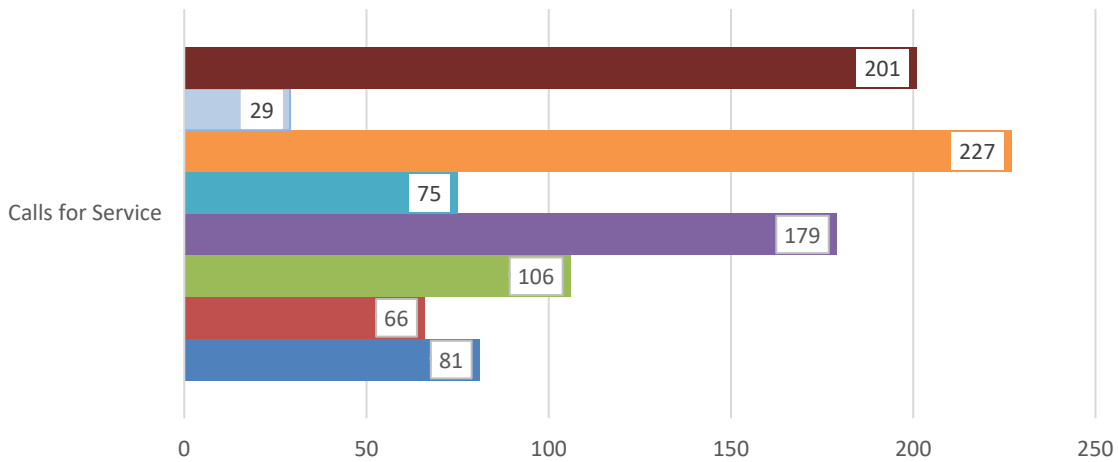

Animal Control Calls for Service

■ 2021 4th Qrt.   ■ 2022 4th Qrt2   ■ 2021 3rd Qrt   ■ 2022 3rd Qrt
■ 2021 2nd Qrt   ■ 2022 2nd Qrt2   ■ 2021 1st Qrt   ■ 2022 1st Qrt