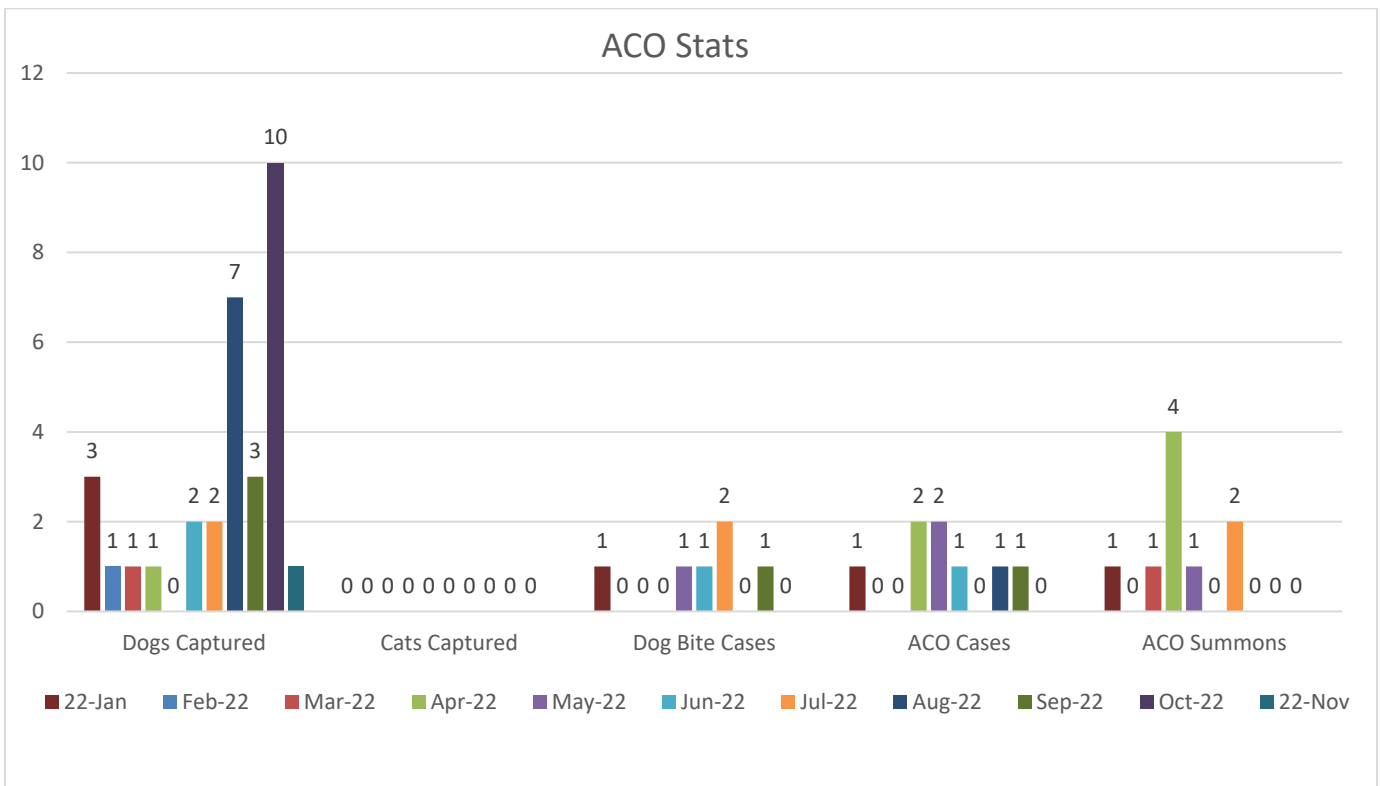

● Jan/Feb 2022    ● Jan/Feb 2021    ● Mar - Oct. 2022  
● Mar - Oct 2021    ● Nov & Dec-22    ● Nov & Dec-21

### Animal Control Calls for Service

■ 2021 4th Qrt.    ■ 2022 4th Qrt2    ■ 2021 3rd Qrt    ■ 2022 3rd Qrt  
■ 2021 2nd Qrt    ■ 2022 2nd Qrt2    ■ 2021 1st Qrt    ■ 2022 1st Qrt

# ANIMAL CONTROL ANIMAL TYPE – NOVEMBER 2022

# Animal Control Officer Stats

\*Busiest day of the month: November 12th

\*Busiest half hour:

- November 12th - 14:30 pm - 15:00 pm, 53 vehicles (incoming)
- November 11<sup>th</sup> - 11:30 am - 12:00 pm, 67 vehicles (outgoing)
- Total Incoming Vehicles – 20,426
- Total Outgoing Vehicles - 20,883