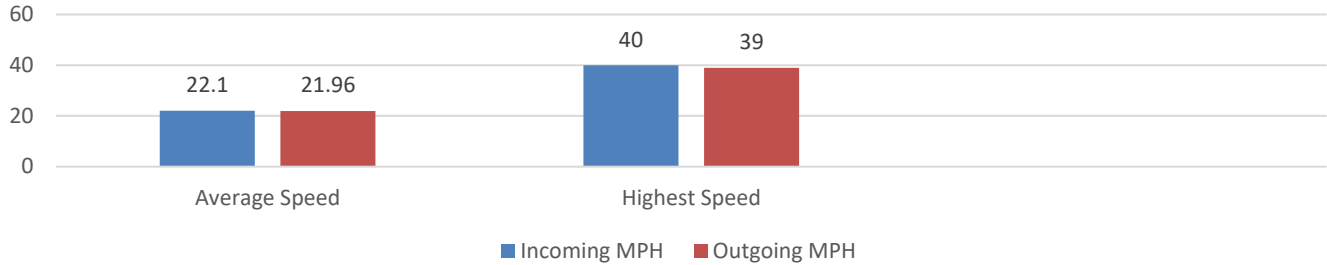

ISLE OF PALMS POLICE DEPARTMENT MONTHLY REPORT DECEMBER 2024

41st Ave Radar Stats (Wildwood side) DECEMBER 2024

Total Incoming Vehicles – 7498
Total Outgoing Vehicles – 7395

Busiest Day of the Month: December 28, 2024
Total Vehicles Incoming: 801
Total Vehicles Outgoing: 753