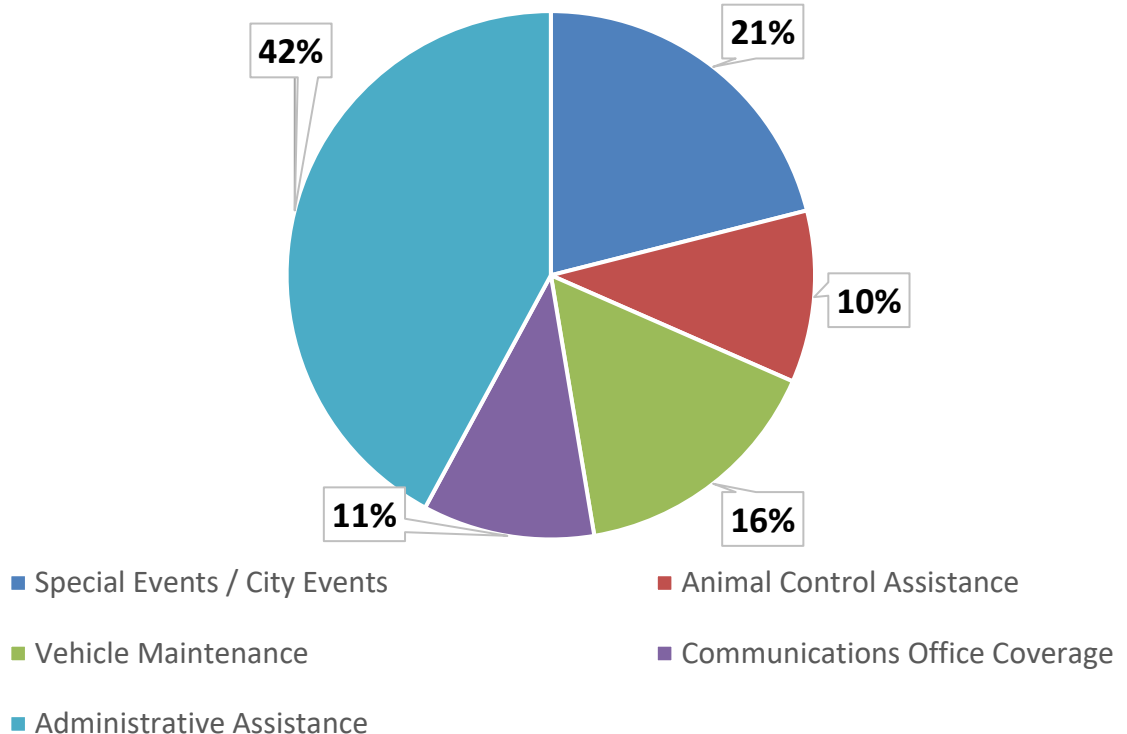

ISLE OF PALMS POLICE DEPARTMENT

MONTHLY REPORT

DECEMBER 2024

Beach Service Officer Activity – DECEMBER 2024

Charges	Written Warnings Issued	Citations Issued	Total
Alcohol on the Beach	0	0	0
Smoking on Beach	0	0	0
Litter on Beach	0	0	0
Glass on Beach	0	0	0
Plastics on Beach	0	0	0
Destruction of Sea Oats	0	0	0
Dog Off Leash	0	0	0
Other	0	0	0
Total	0	0	

Beach Service Officer's Activity - DECEMBER 2024