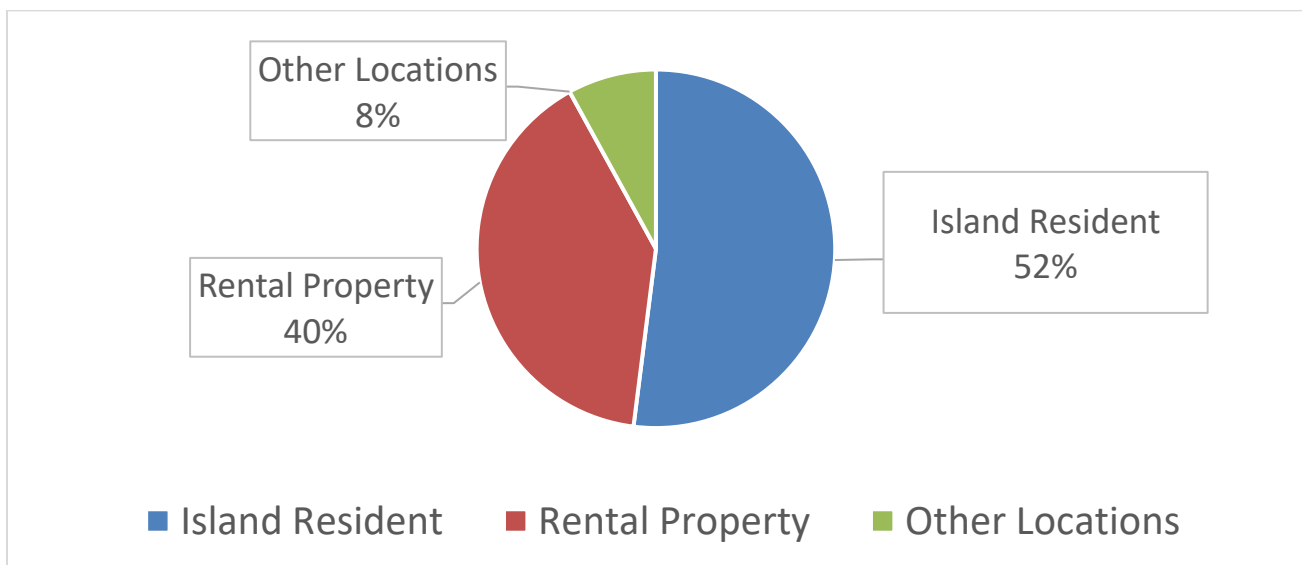

ISLE OF PALMS POLICE DEPARTMENT MONTHLY REPORT DECEMBER 2024

Livability Statistics – DECEMBER 2024

LIVABILITY COMPLAINTS	ISLAND RESIDENT	RENTAL PROPERTY	OTHER LOCATIONS	TOTAL COMPLAINTS
NOISE	3	0	3	6
FIREWORKS	1	0	0	1
UNKEMPT LOTS	0	0	0	0
RIGHT-OF-WAY OBSTRUCTION	1	0	1	2
BUSINESS LICENSE	2	1	0	3
OTHER RENTAL PROPERTY VIOLATIONS NOT LISTED	0	0	0	0
SHORT TERM RENTAL OCCUPANCY VIOLATIONS	0	0	0	0
SHORT TERM RENTAL VEHICLE LIMIT VIOLATIONS	0	0	0	0
ROLL CART VIOLATIONS	19	19	0	38
TOTAL	26	20	4	50
% BY CATEGORY	52%	40%	8%	

CITATIONS	WARNINGS	UNFOUNDED	COMPLAINT DISPOSITION
0	2	4	6
0	1	0	1
0	0	0	0
0	2	0	2
1	1	1	3
0	0	0	0
0	0	0	0
0	0	0	0
0	38	0	38
1	44	5	50
2%	88%	10%	

Livability Complaint by Property Type – DECEMBER 2024