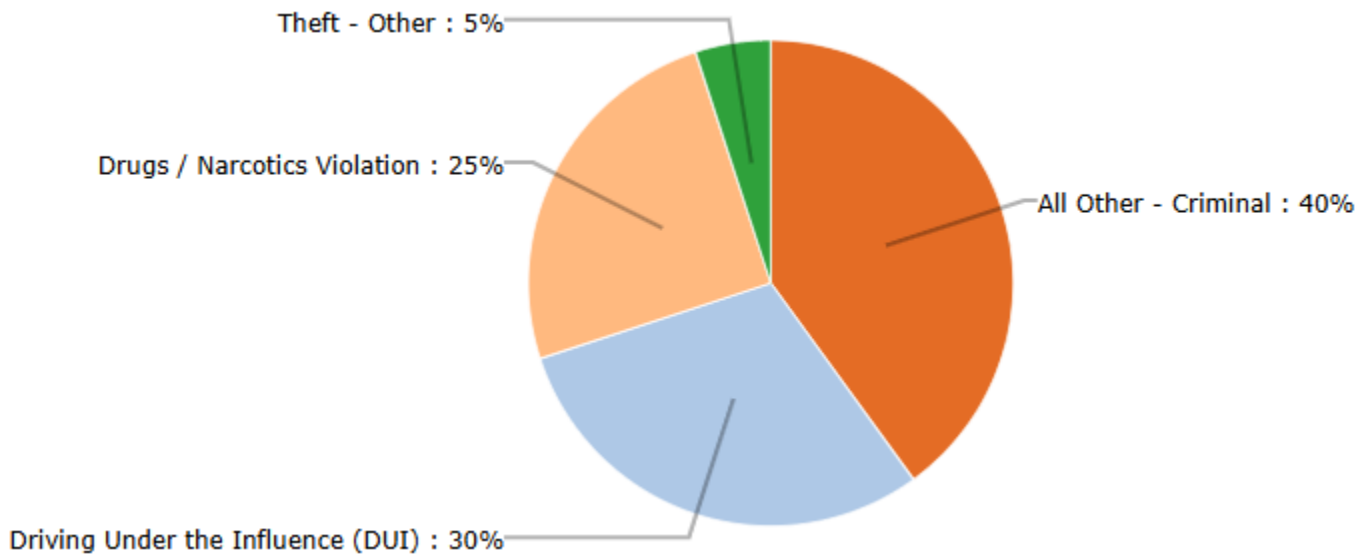

**ISLE OF PALMS POLICE DEPARTMENT
MONTHLY REPORT
DECEMBER 2024**

Reported Incident Crime Class Types – DECEMBER 2024

Reported Incident Crime Class Types (Red Area) – DECEMBER 2024

“All Other” includes incidents related to animals, noise, livability, and other violations.