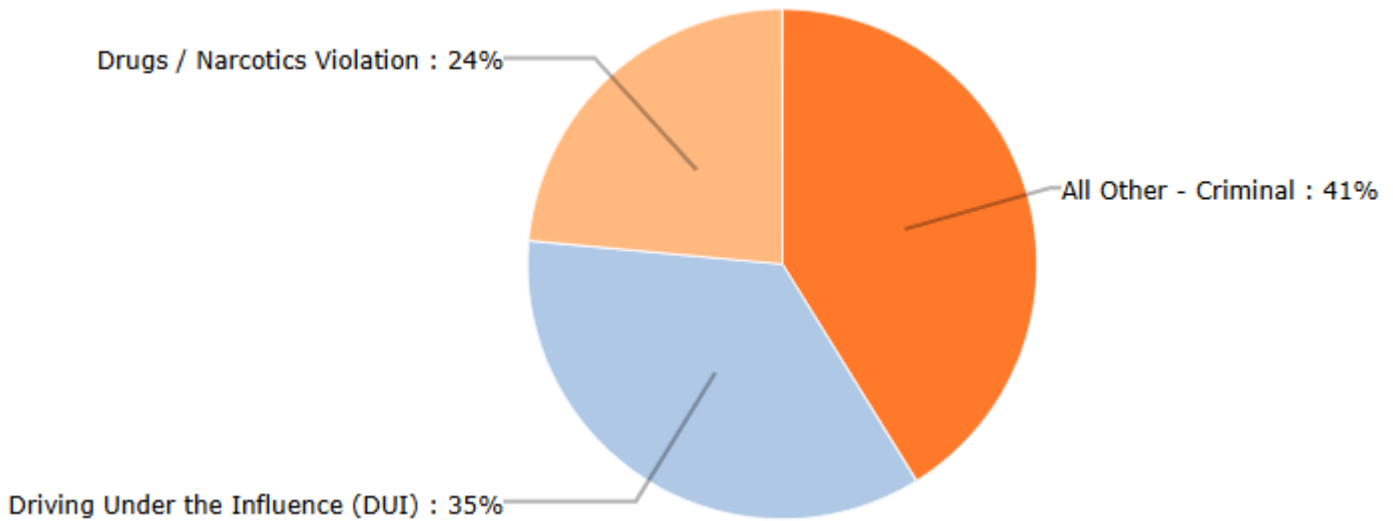

**ISLE OF PALMS POLICE DEPARTMENT
MONTHLY REPORT
DECEMBER 2024**

Reported Incident Crime Class Types – DECEMBER 2024

Reported Incident Crime Class Types (Red Area) – DECEMBER 2024

“All Other” includes incidents related to animals, noise, livability, and other violations.