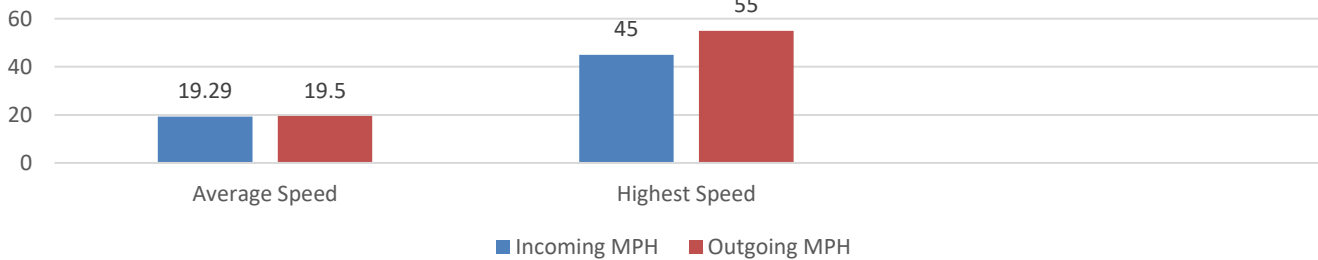

41st Ave Radar Stats (Marginal side) - DECEMBER 2024

Total Incoming Vehicles – 12015
Total Outgoing Vehicles – 10024

Busiest Day of the Month: December 28, 2024
Total Vehicles Incoming: =601
Total Vehicles Outgoing: 445