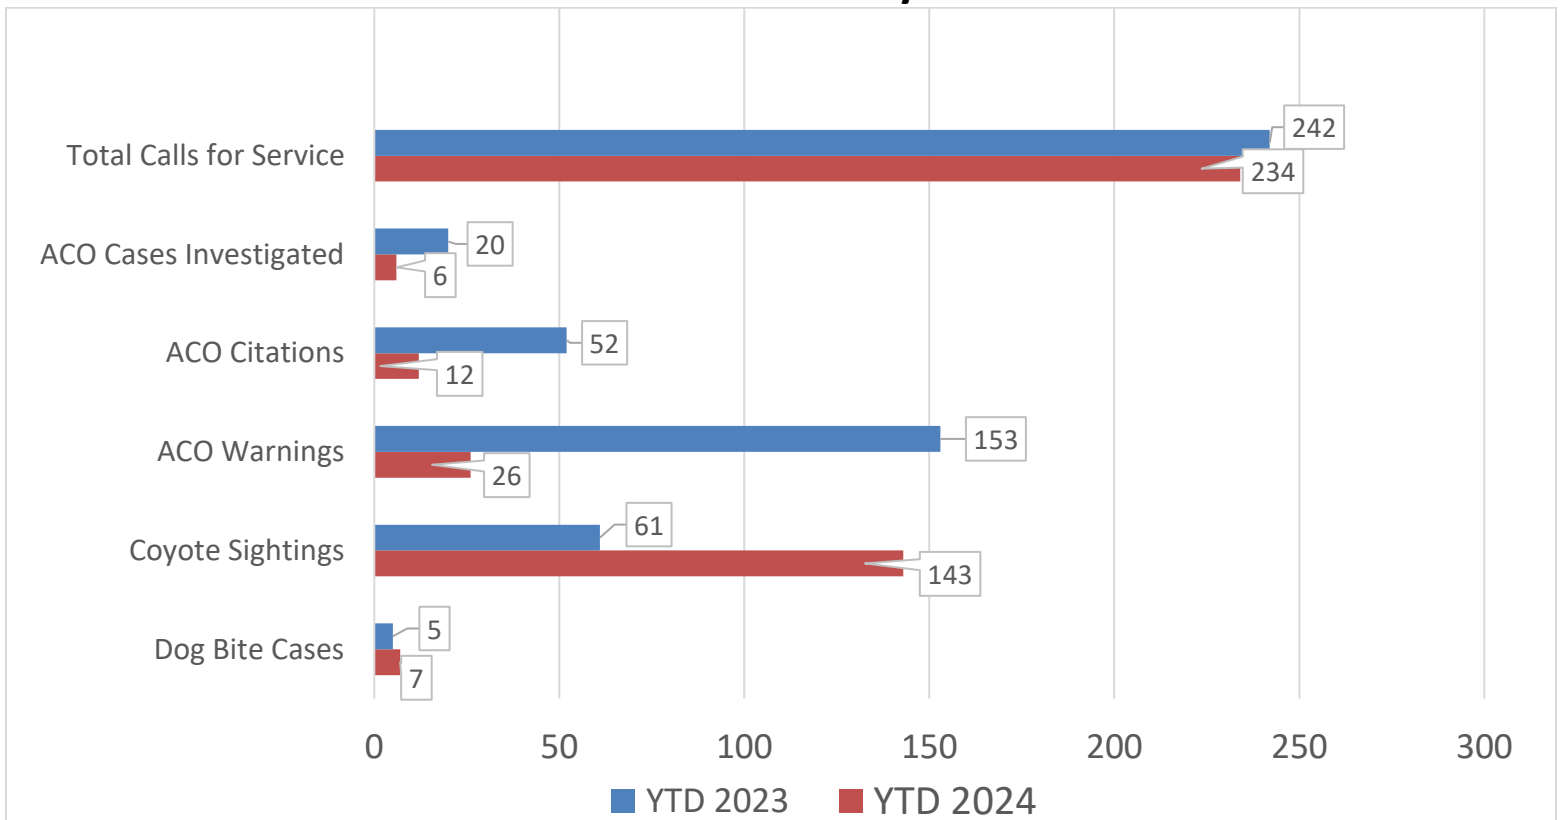

Animal Control Activity - Year to Date