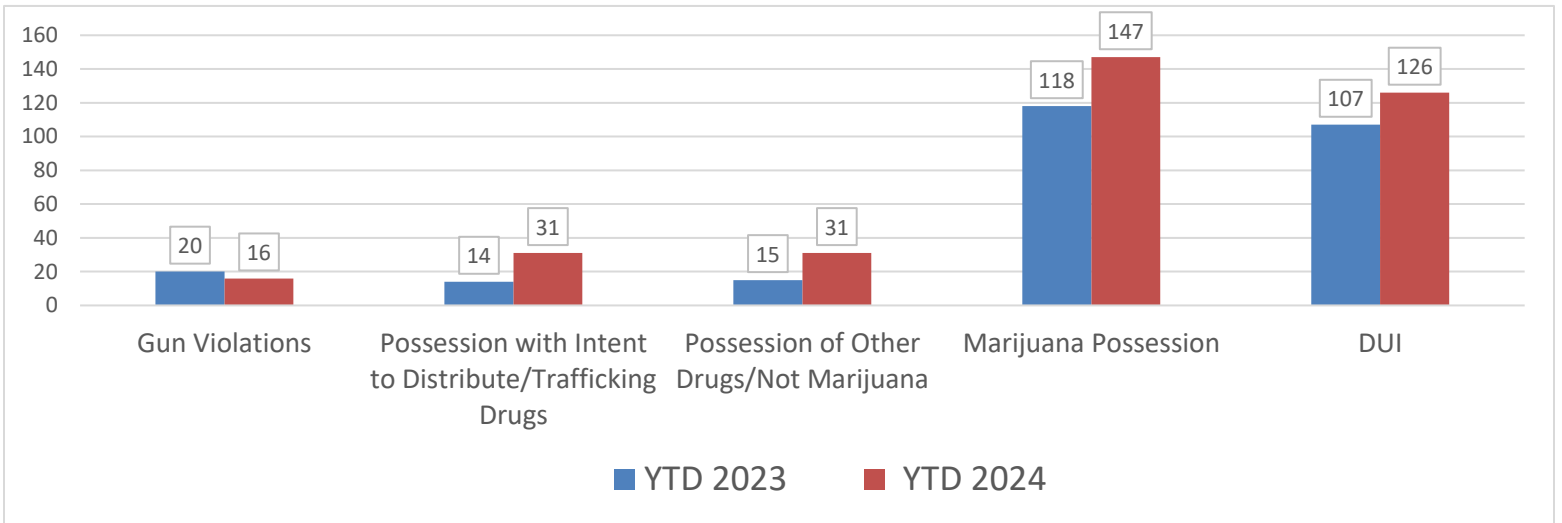

ISLE OF PALMS POLICE DEPARTMENT

MONTHLY REPORT

DECEMBER 2024

Drug, Gun, and DUI Charge Trend – Year to Date