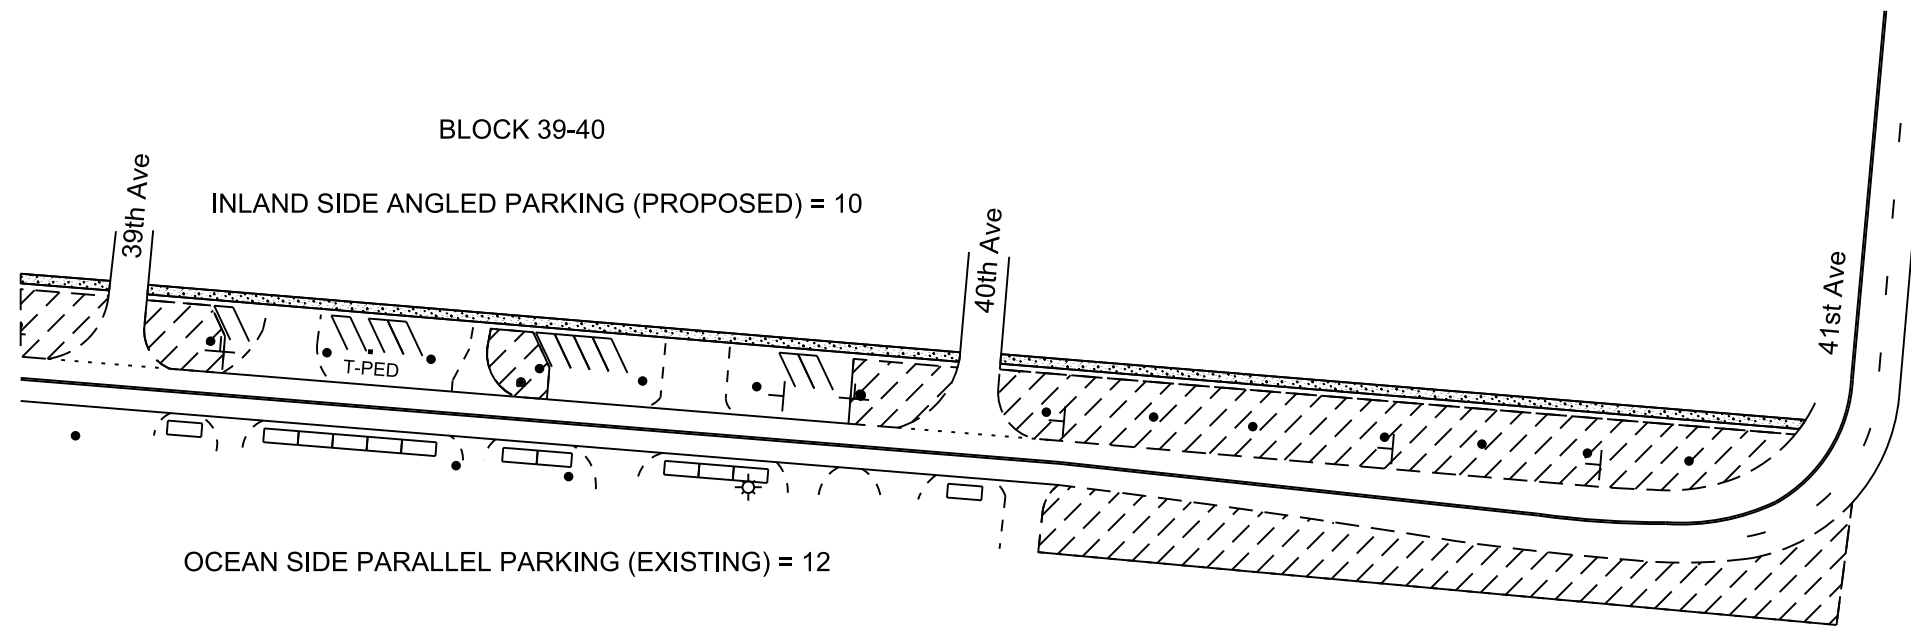

LEGEND

- = PALMETTO TREE
- ⊥ = SIGN
- ☼ = LAMP POST
- ⊙ = FIRE HYDRANT

LEGEND

- = PALMETTO TREE
- ⊥ = SIGN
- ☼ = LAMP POST
- ⊙ = FIRE HYDRANT

LEGEND

- = PALMETTO TREE
- ⊥ = SIGN
- ☼ = LAMP POST
- ⊙ = FIRE HYDRANT

BLOCK 40-41
NO PARKING

ISLE OF PALMS PARKING LAYOUT

REVISIONS		
DATE	REV. BY	DESCRIPTION
13-APR-2021	GEM	CHANGED OFFSET FROM SIDEWALK FROM 4' TO 3'
13-APR-2021	GEM	CHANGED PARKING SPACE WIDTH FROM 9' TO 11'
16-APR-2021	GEM	ADDED FOP AND EOT WITH ASSOCIATED DIMENSIONS