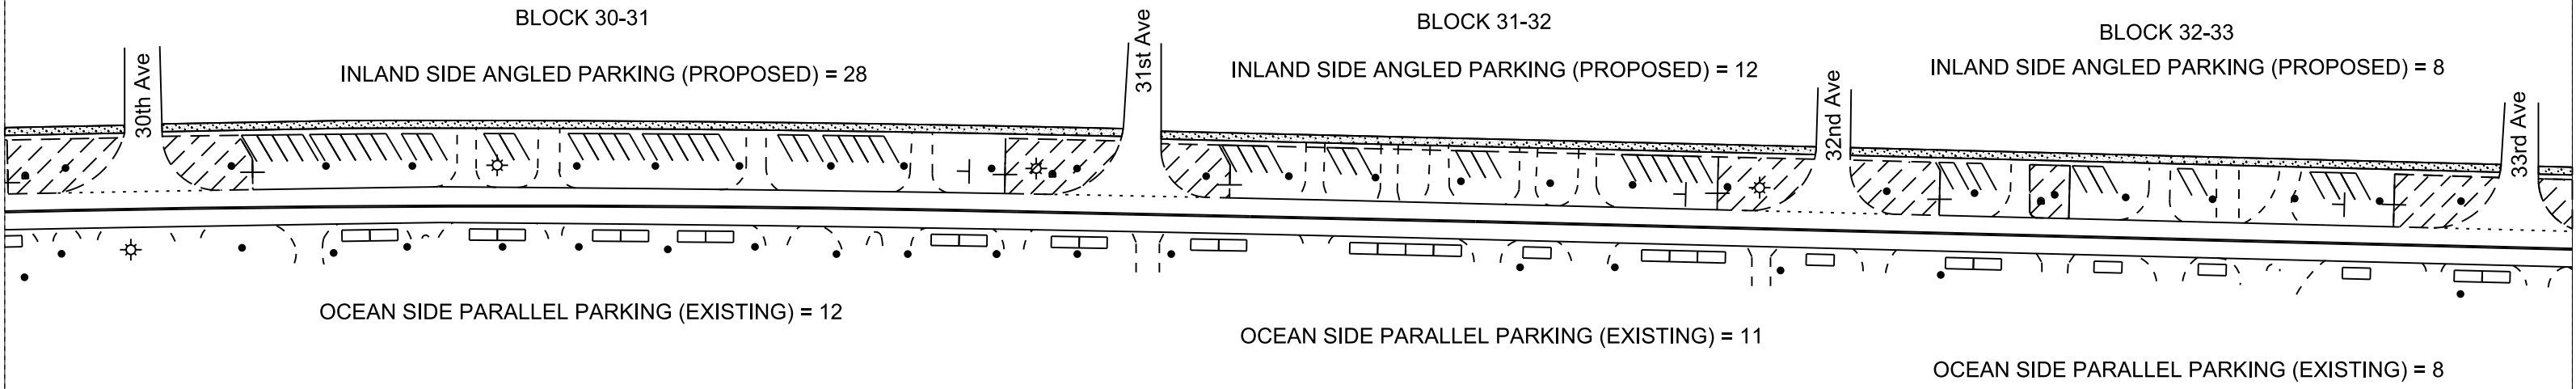

LEGEND

- = PALMETTO TREE
- ⊥ = SIGN
- ☼ = LAMP POST
- ⊙ = FIRE HYDRANT

LEGEND

- = PALMETTO TREE
- ⊥ = SIGN
- ☼ = LAMP POST
- ⊙ = FIRE HYDRANT

LEGEND

- = PALMETTO TREE
- ⊥ = SIGN
- ☼ = LAMP POST
- ⊙ = FIRE HYDRANT

BLOCK 40-41
NO PARKING

ISLE OF PALMS PARKING LAYOUT

REVISIONS		
DATE	REV. BY	DESCRIPTION
13-APR-2021	GEM	CHANGED OFFSET FROM SIDEWALK FROM 4' TO 3'
13-APR-2021	GEM	CHANGED PARKING SPACE WIDTH FROM 9' TO 11'
16-APR-2021	GEM	ADDED FOP AND EOT WITH ASSOCIATED DIMENSIONS