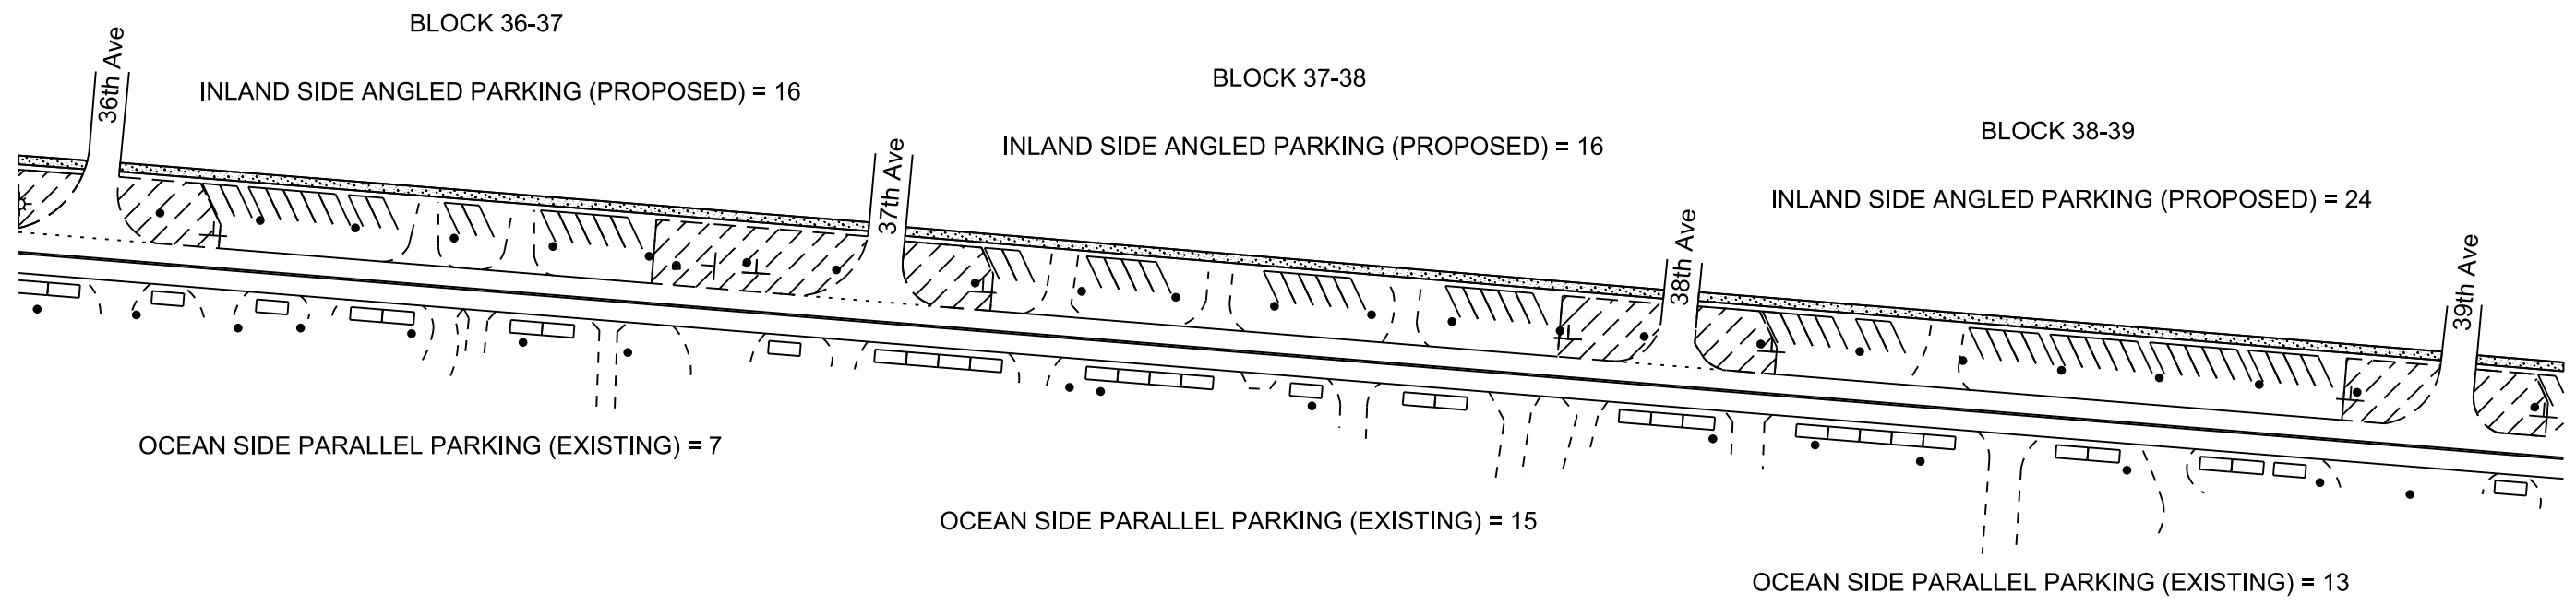

LEGEND

- = PALMETTO TREE
- ⊥ = SIGN
- ☼ = LAMP POST
- ⊙ = FIRE HYDRANT

LEGEND

- = PALMETTO TREE
- ⊥ = SIGN
- ☼ = LAMP POST
- ⊙ = FIRE HYDRANT

LEGEND

- = PALMETTO TREE
- ⊥ = SIGN
- ☼ = LAMP POST
- ⊙ = FIRE HYDRANT

BLOCK 40-41
NO PARKING

ISLE OF PALMS PARKING LAYOUT

REVISIONS		
DATE	REV. BY	DESCRIPTION
13-APR-2021	GEM	CHANGED OFFSET FROM SIDEWALK FROM 4' TO 3'
13-APR-2021	GEM	CHANGED PARKING SPACE WIDTH FROM 9' TO 11'
16-APR-2021	GEM	ADDED FOP AND EOT WITH ASSOCIATED DIMENSIONS