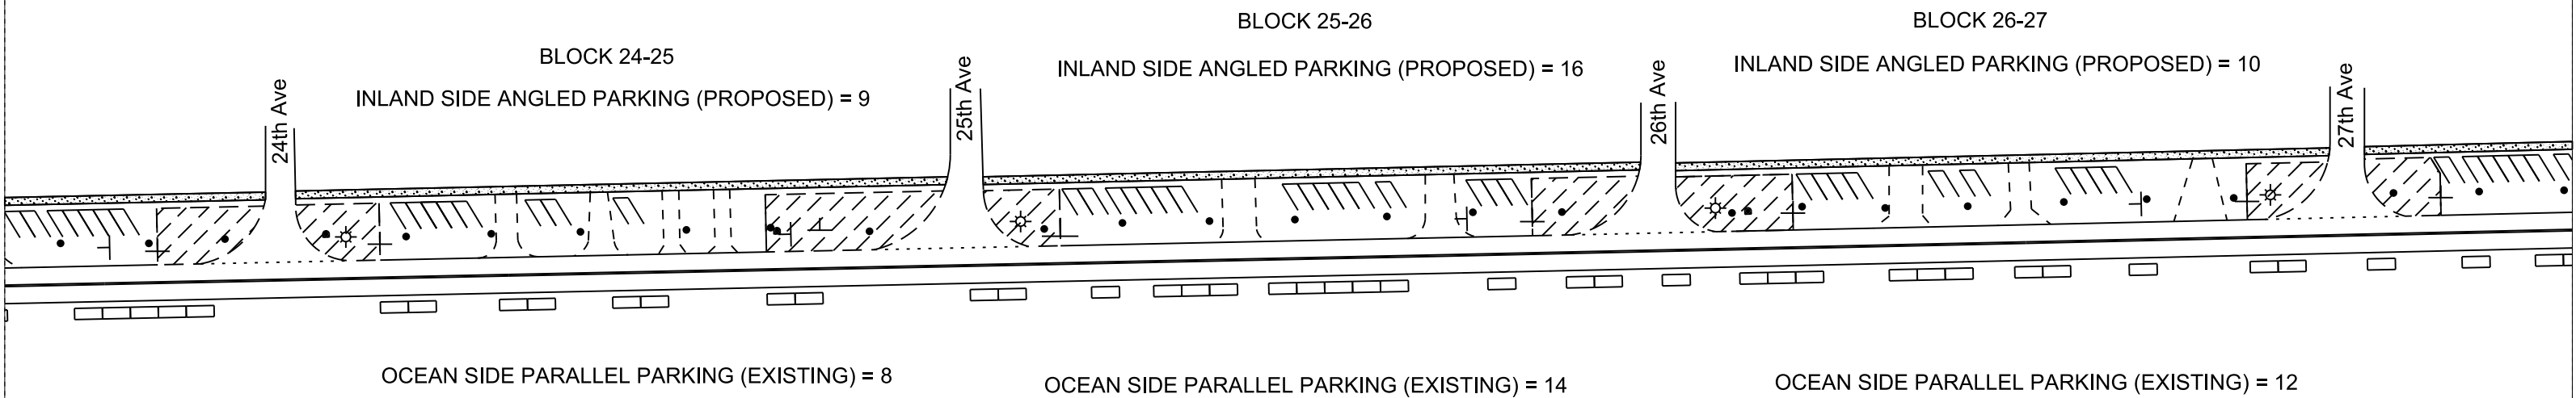

LEGEND

- = PALMETTO TREE
- ⊥ = SIGN
- ☼ = LAMP POST
- ⊙ = FIRE HYDRANT

LEGEND

- = PALMETTO TREE
- ⊥ = SIGN
- ☼ = LAMP POST
- ⊙ = FIRE HYDRANT

LEGEND

- = PALMETTO TREE
- ⊥ = SIGN
- ☼ = LAMP POST
- ⊙ = FIRE HYDRANT

BLOCK 40-41
NO PARKING

ISLE OF PALMS PARKING LAYOUT

REVISIONS		
DATE	REV. BY	DESCRIPTION
13-APR-2021	GEM	CHANGED OFFSET FROM SIDEWALK FROM 4' TO 3'
13-APR-2021	GEM	CHANGED PARKING SPACE WIDTH FROM 9' TO 11'
16-APR-2021	GEM	ADDED FOP AND EOT WITH ASSOCIATED DIMENSIONS