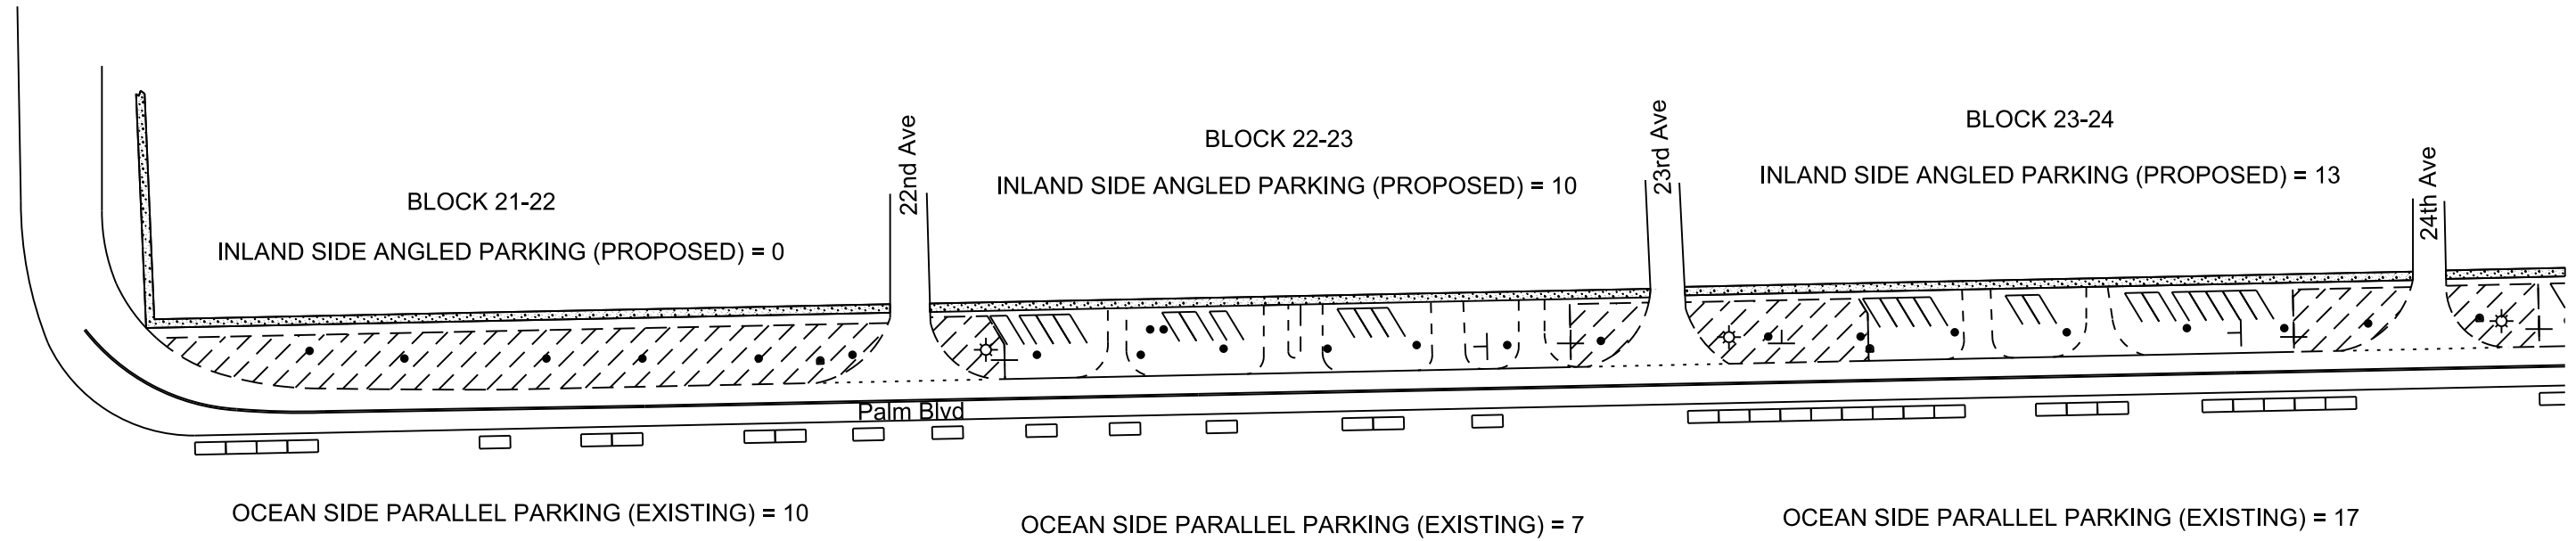

LEGEND

- = PALMETTO TREE
- ⊥ = SIGN
- ☼ = LAMP POST
- ⊙ = FIRE HYDRANT

LEGEND

- = PALMETTO TREE
- ⊥ = SIGN
- ☼ = LAMP POST
- ⊙ = FIRE HYDRANT

LEGEND

- = PALMETTO TREE
- ⊥ = SIGN
- ☼ = LAMP POST
- ⊙ = FIRE HYDRANT

BLOCK 40-41
NO PARKING

ISLE OF PALMS PARKING LAYOUT

REVISIONS		
DATE	REV. BY	DESCRIPTION
13-APR-2021	GEM	CHANGED OFFSET FROM SIDEWALK FROM 4' TO 3'
13-APR-2021	GEM	CHANGED PARKING SPACE WIDTH FROM 9' TO 11'
16-APR-2021	GEM	ADDED FOP AND EOT WITH ASSOCIATED DIMENSIONS