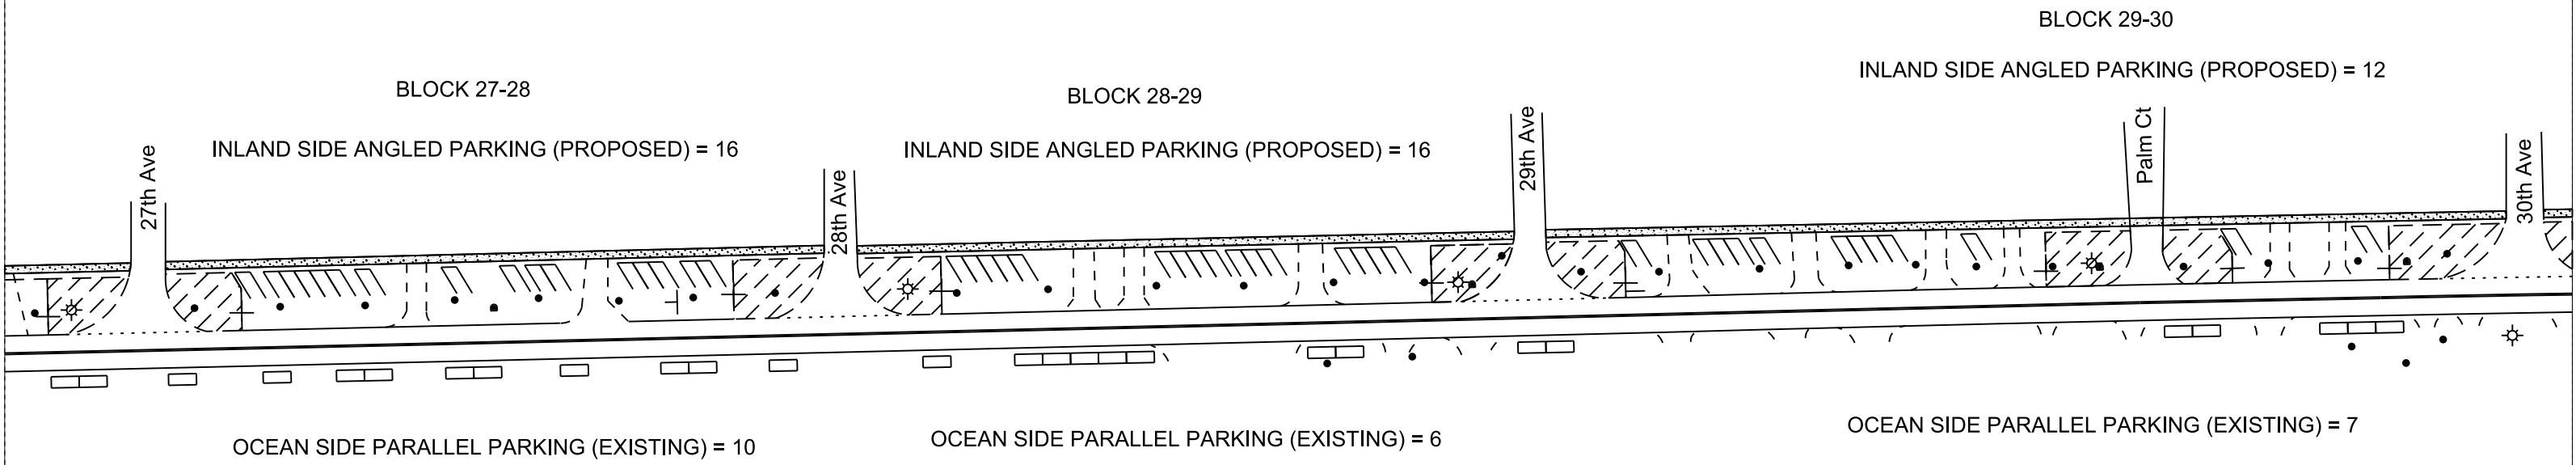

LEGEND

- = PALMETTO TREE
- ⊥ = SIGN
- ☼ = LAMP POST
- ⊙ = FIRE HYDRANT

LEGEND

- = PALMETTO TREE
- ⊥ = SIGN
- ☼ = LAMP POST
- ⊙ = FIRE HYDRANT

LEGEND

- = PALMETTO TREE
- ⊥ = SIGN
- ☼ = LAMP POST
- ⊙ = FIRE HYDRANT

BLOCK 40-41
NO PARKING

ISLE OF PALMS PARKING LAYOUT

REVISIONS		
DATE	REV. BY	DESCRIPTION
13-APR-2021	GEM	CHANGED OFFSET FROM SIDEWALK FROM 4' TO 3'
13-APR-2021	GEM	CHANGED PARKING SPACE WIDTH FROM 9' TO 11'
16-APR-2021	GEM	ADDED FOP AND EOT WITH ASSOCIATED DIMENSIONS