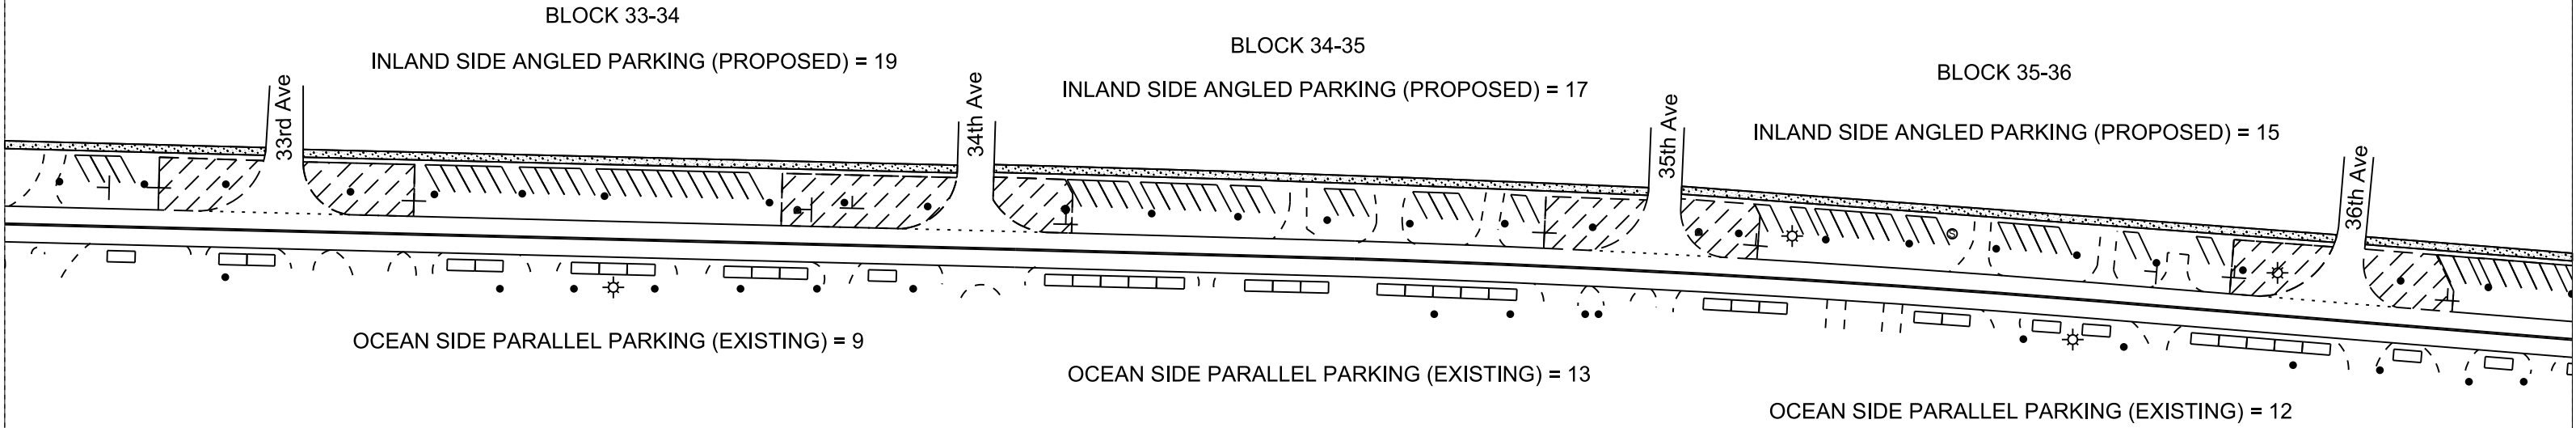

LEGEND

- = PALMETTO TREE
- ⊥ = SIGN
- ☼ = LAMP POST
- ⊙ = FIRE HYDRANT

LEGEND

- = PALMETTO TREE
- ⊥ = SIGN
- ☼ = LAMP POST
- ⊙ = FIRE HYDRANT

LEGEND

- = PALMETTO TREE
- ⊥ = SIGN
- ☼ = LAMP POST
- ⊙ = FIRE HYDRANT

BLOCK 40-41
NO PARKING

ISLE OF PALMS PARKING LAYOUT

REVISIONS		
DATE	REV. BY	DESCRIPTION
13-APR-2021	GEM	CHANGED OFFSET FROM SIDEWALK FROM 4' TO 3'
13-APR-2021	GEM	CHANGED PARKING SPACE WIDTH FROM 9' TO 11'
16-APR-2021	GEM	ADDED FOP AND EOT WITH ASSOCIATED DIMENSIONS