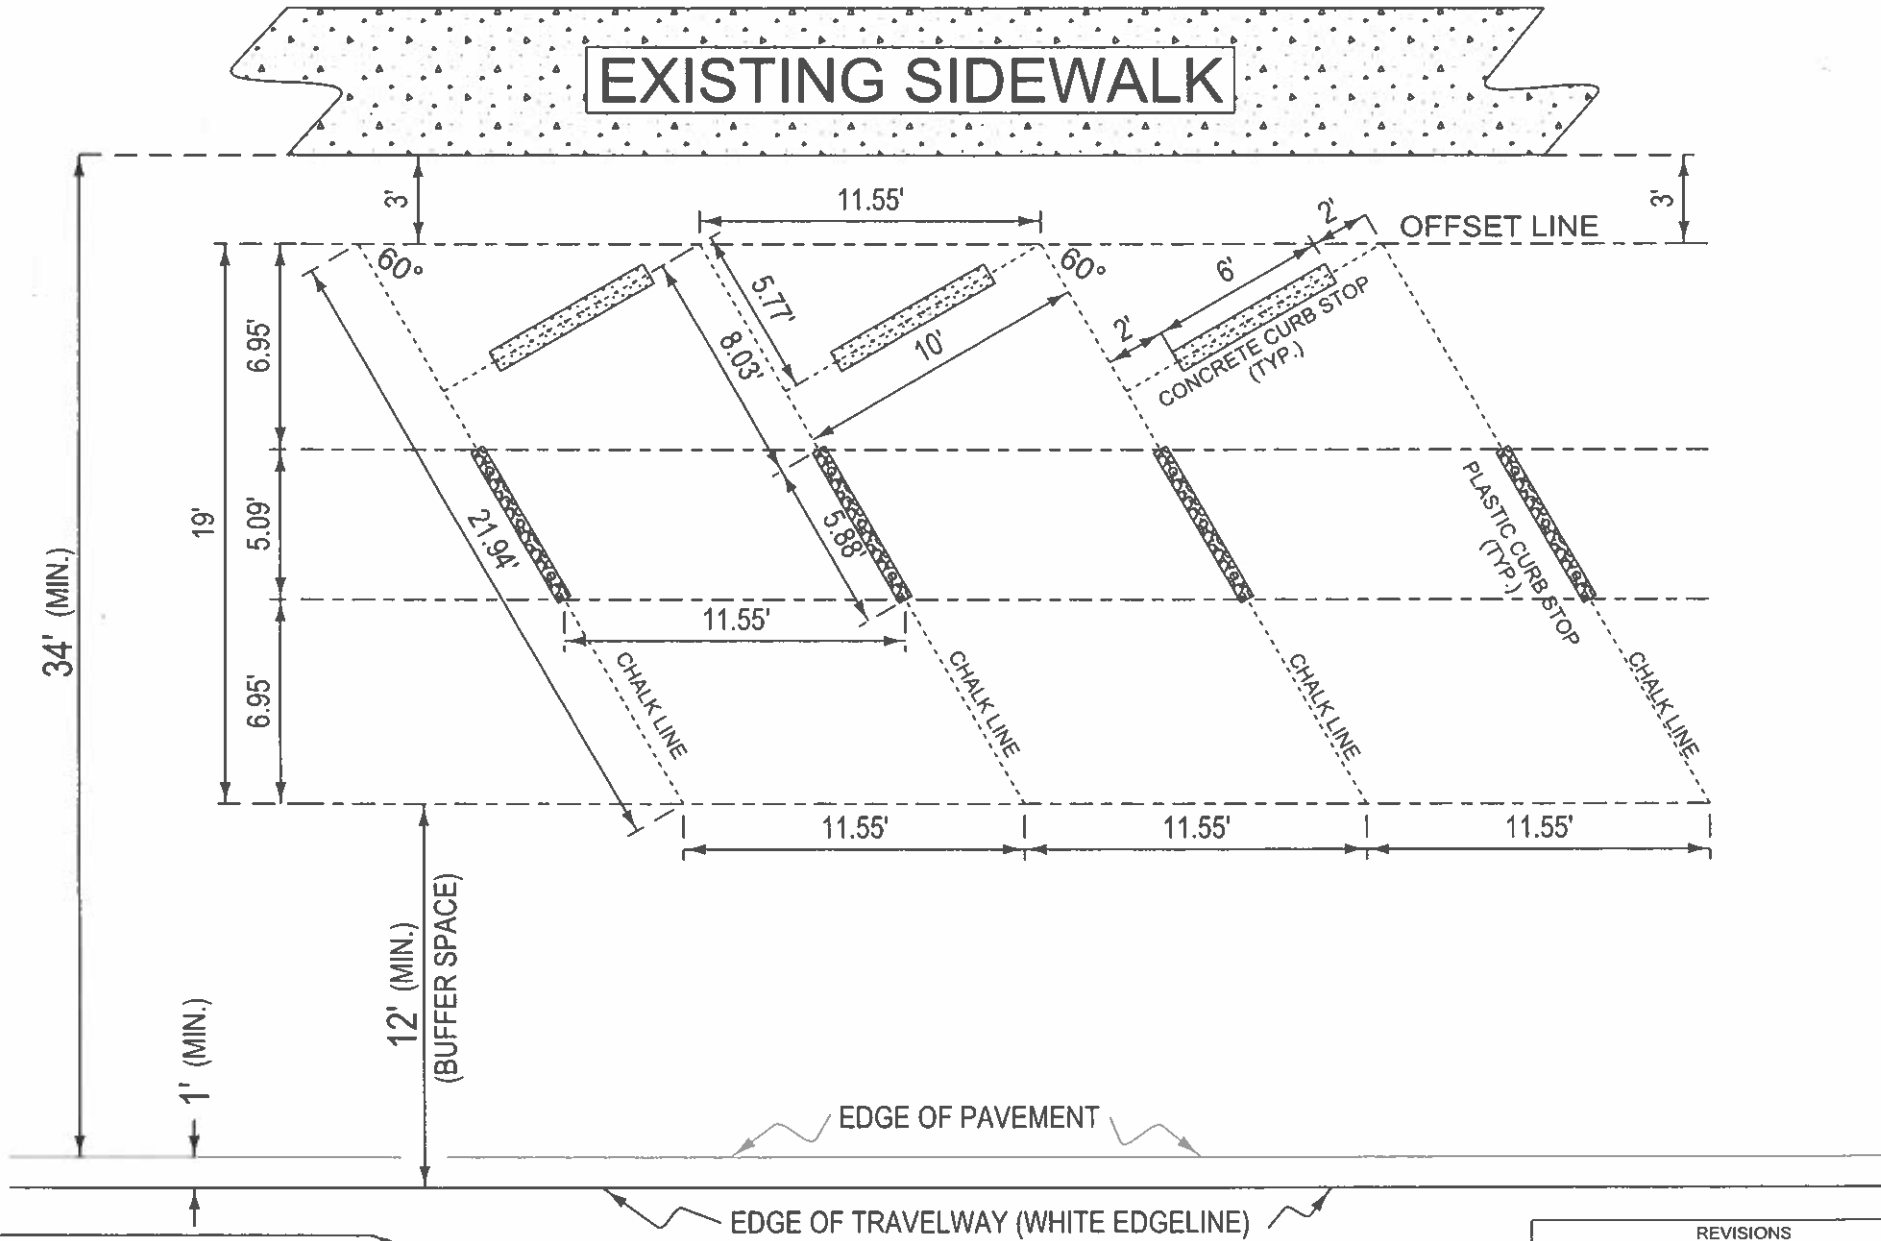

LEGEND

- = PALMETTO TREE
- ⊥ = SIGN
- ☼ = LAMP POST
- ⊙ = FIRE HYDRANT

LEGEND

- = PALMETTO TREE
- ⊥ = SIGN
- ☼ = LAMP POST
- ⊙ = FIRE HYDRANT

LEGEND

- = PALMETTO TREE
- ⊥ = SIGN
- ☼ = LAMP POST
- ⊙ = FIRE HYDRANT

BLOCK 40-41
NO PARKING

ISLE OF PALMS PARKING LAYOUT

REVISIONS		
DATE	REV. BY	DESCRIPTION
13-APR-2021	GEM	CHANGED OFFSET FROM SIDEWALK FROM 4' TO 3'
13-APR-2021	GEM	CHANGED PARKING SPACE WIDTH FROM 9' TO 11'
16-APR-2021	GEM	ADDED FOP AND EOT WITH ASSOCIATED DIMENSIONS